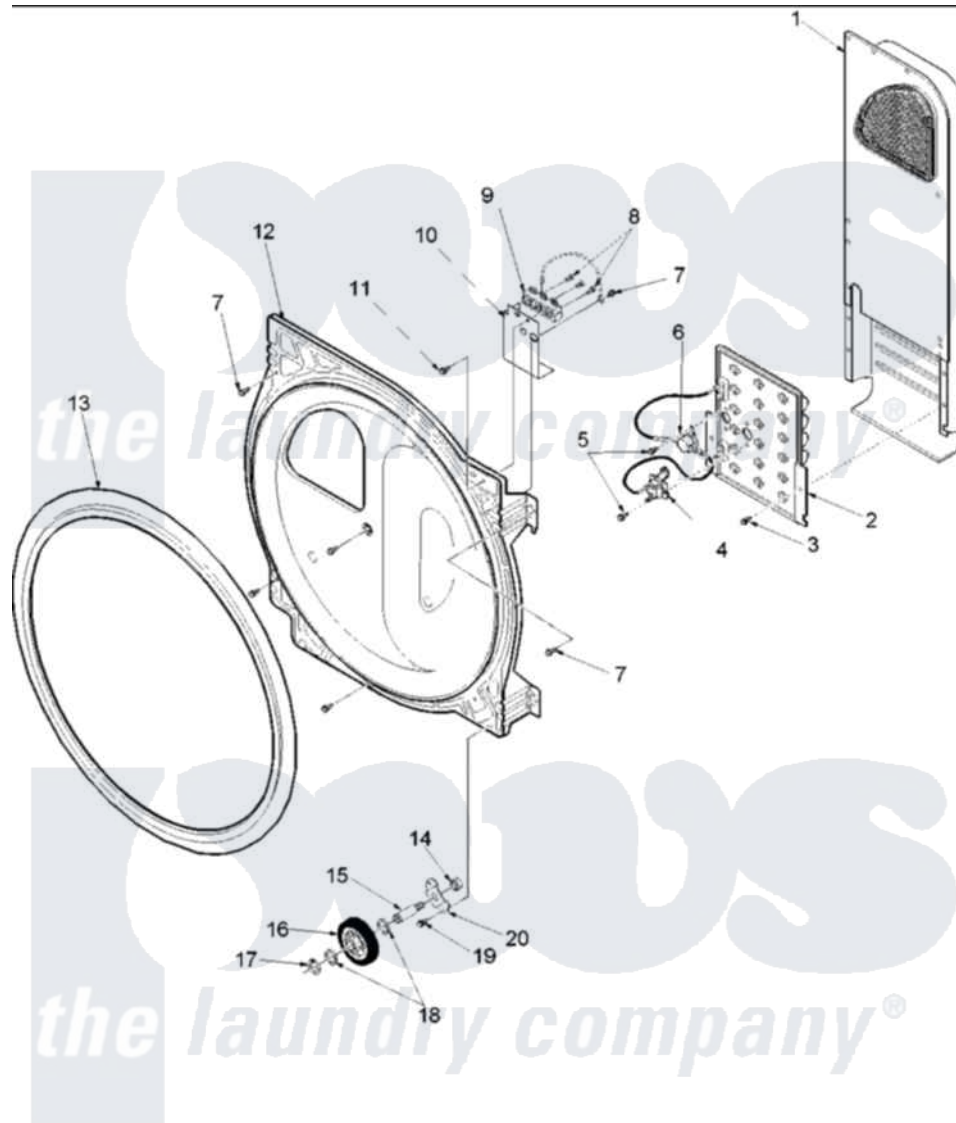

# Amana ALE565SAW (BOM: PALE565SAW) 07 - REAR BULKHEAD, ROLLERS & AIR DUCT

Amana Residential Amana ALE565SAW (BOM: PALE565SAW) Dryer Parts Parts Diagram 07 - REAR BULKHEAD, ROLLERS & AIR DUCT

[Click on the part number to view part](#)

Item	Original Part Number	Replaced By	Status	Part Description
1	<a href="#">503605</a>			Assembly, Heater Duct
2	<a href="#">Y503978</a>			Assembly, Heater Kit
3	<a href="#">503688</a>			Screw, 10B-16 X .34 I
4	<a href="#">40113801</a>			Fuse, Thermal
5	23222	<a href="#">3177991</a>		Screw
6	<a href="#">Y504237</a>			Thermostat, Limit
7	<a href="#">20530</a>			Screw, 10-24 x 3/8 Hex
8	Y61199	<a href="#">3400094</a>		Screw, 10-32 X 3/8
9	<a href="#">61923</a>			Block, Terminal
10	40111601	<a href="#">Y504185</a>		Shield, Terminal Block
11	<a href="#">501285</a>			Screw, No.12 X 9/16-Pla
12	504801W	<a href="#">502614WP</a>		Bulkhead, Rear
13	501801	<a href="#">37001132</a>		Seal, Cylinder
14	56156	<a href="#">358160</a>		Nut
15	<a href="#">56461</a>			Shaft

16	500214	<a href="#">37001042</a>	Assembly, Cylinder Roller
17	<a href="#">23748</a>		Ring, Retaining
18	<a href="#">Y504082</a>		Washer, Wave
19	<a href="#">503688</a>		Screw, 10B-16 X .34 I
20	500062	<a href="#">40113601</a>	Assembly, Roller Brkt