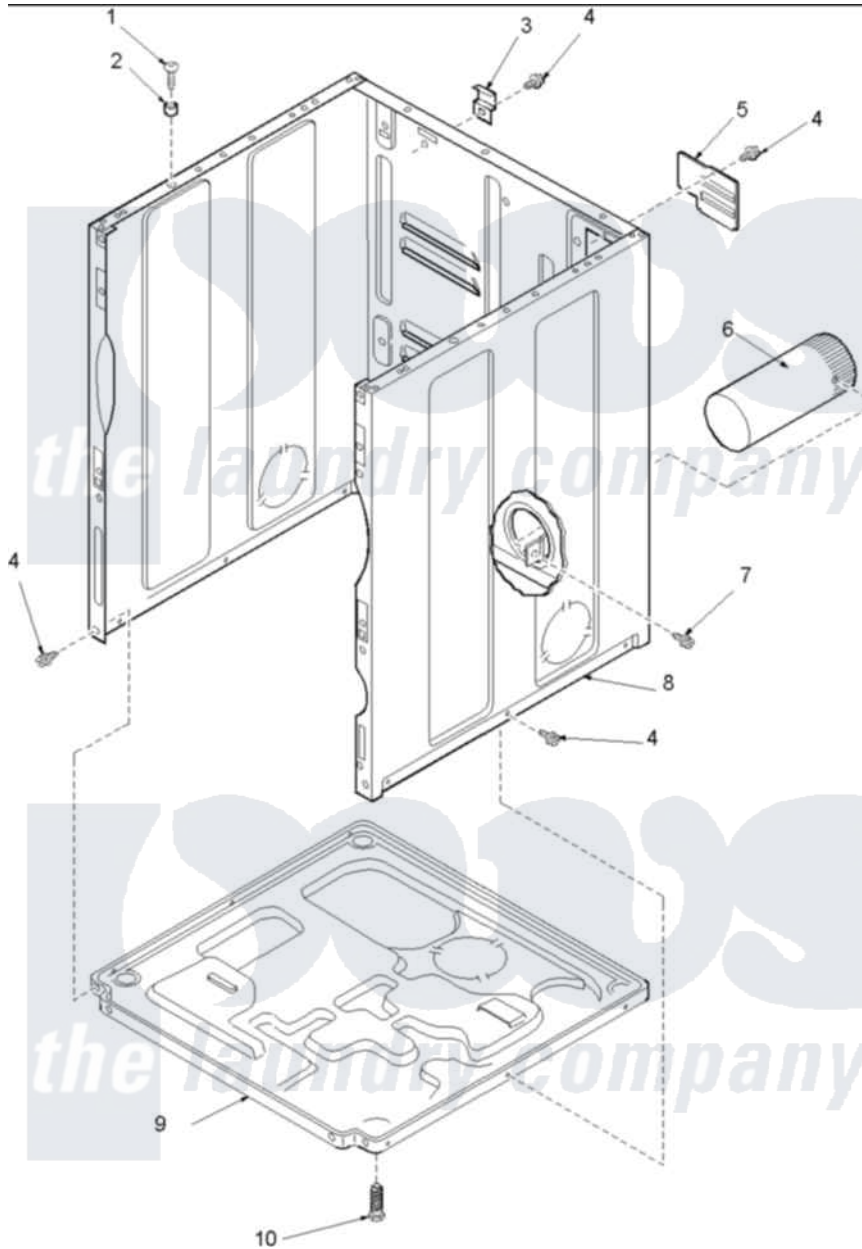

# Amana ALE643RAC (BOM: PALE643RAC) 01 - CABINET AND BASE

Amana Residential Amana ALE643RAC (BOM: PALE643RAC) Dryer Parts Parts Diagram 01 - CABINET AND BASE  
 Click on the part number to view part

| Item | Original Part Number    | Replaced By                | Status | Part Description          |
|------|-------------------------|----------------------------|--------|---------------------------|
| 2    | <a href="#">505187</a>  |                            |        | Locator, Panel            |
| 3    | <a href="#">500003</a>  |                            |        | Hinge, Top                |
| 5    | <a href="#">503293</a>  |                            |        | Plate, Access Cover       |
| 6    | <a href="#">505518</a>  |                            |        | Duct, Exhaust             |
| 8    | 40076402C               | <a href="#">40076402CP</a> |        | Cabinet, Dryer And Washer |
| 9    | <a href="#">500070</a>  |                            |        | Base, Dryer               |
| 10   | <a href="#">Y500101</a> |                            |        | Leg, Leveling             |