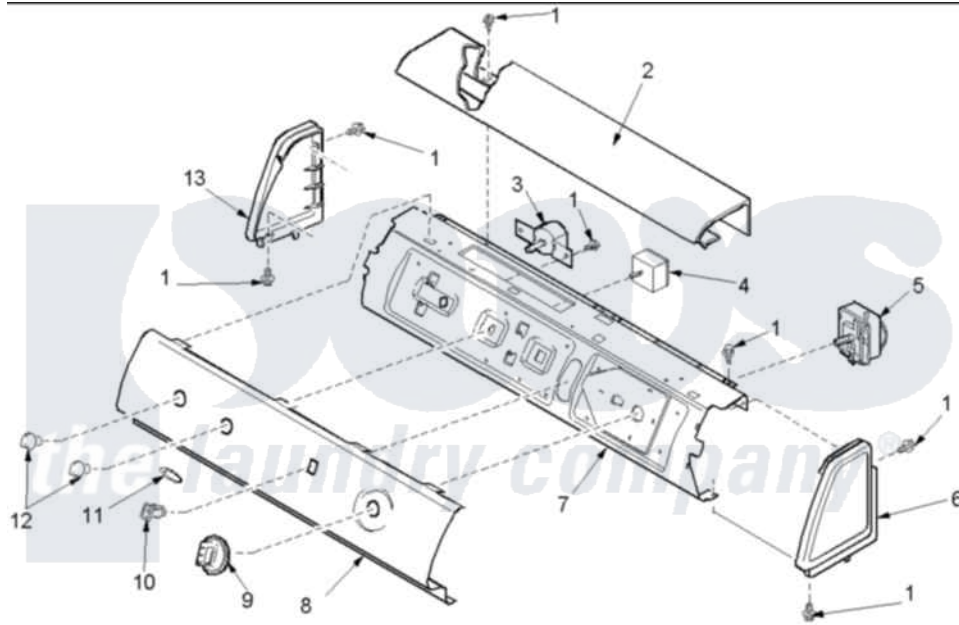

Amana ALE643RAC (BOM: PALE643RAC) 02 - CONTROL PANEL

Amana Residential Amana ALE643RAC (BOM: PALE643RAC) Dryer Parts Parts Diagram 02 - CONTROL PANEL

Click on the part number to view part

Item	Original Part Number	Replaced By	Status	Part Description
2	503674C			Cover, Top
3	40084201			Switch, Temp Selector
4	40070501			Buzzer, Adjustable
5	40112701	R0000410		Timer
6	40012701C		Not Available	ENDCAP (RT-BSQ)
7	40039610			Panel, Support
8	40092101C			Panel, Graphic
9	40013601C			Assembly, Timer Knob
10	38424L	38424W		Switch, Rocker
11	40083301			Medallion
12	40013402C			Knob, Selector
13	40012702C		Not Available	ENDCAP (LT-BSQ)