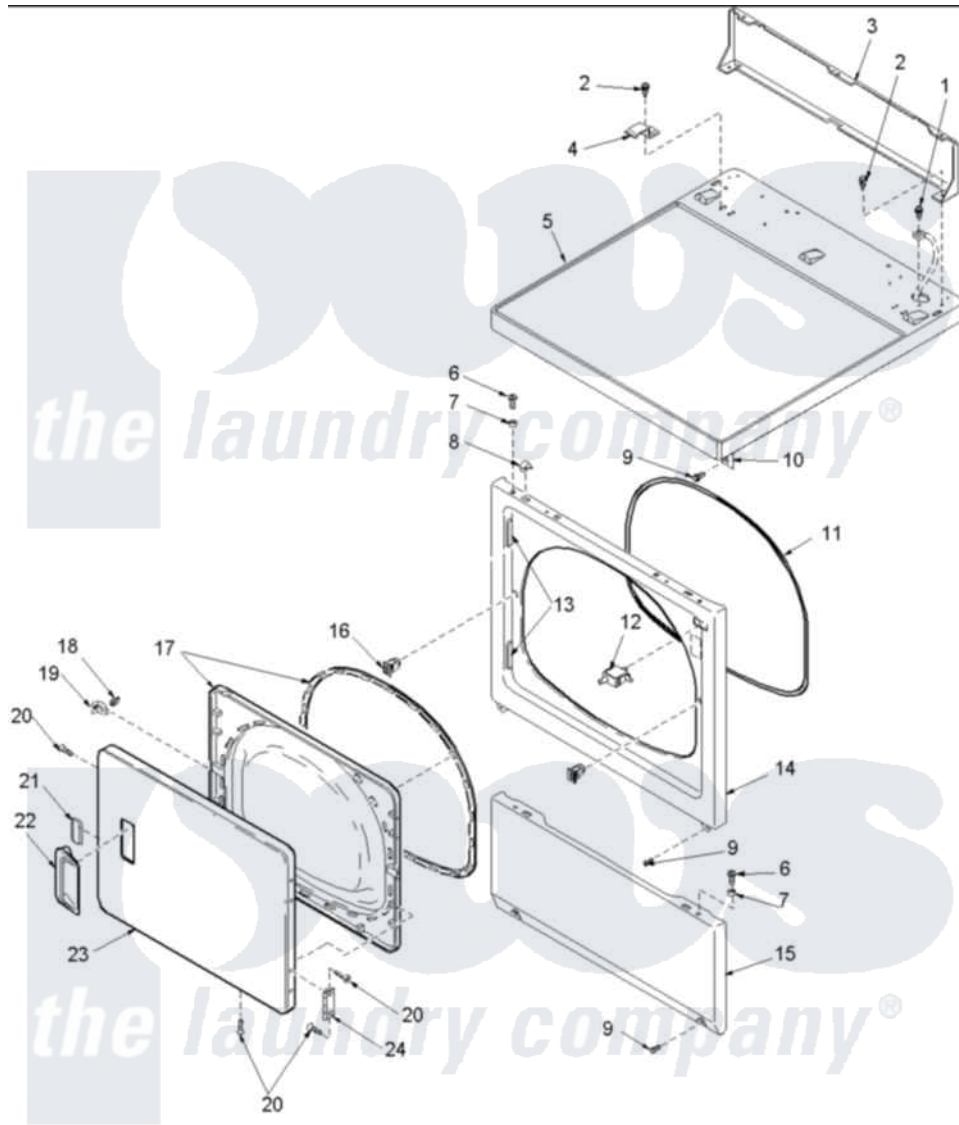

Amana ALE643RAC (BOM: PALE643RAC) 03 - DOOR AND FRONT, ACCESS, AND TOP PANEL

Amana Residential Amana ALE643RAC (BOM: PALE643RAC) Dryer Parts Parts Diagram 03 - DOOR AND FRONT, ACCESS, AND TOP PANEL
 Click on the part number to view part

Item	Original Part Number	Replaced By	Status	Part Description
3	500343		Not Available	PANEL,BACK(HOME HOOD)
4	Y503876			Clip, Hold Down
5	40070201C	37001033		Panel, Top
6	32671	Y014874		Screw, Idler Arm And Sleeve
7	505187			Locator, Panel
8	56080	22001650		Fastener, Spring
10	500084	40130801		Bracket, Top Mount
11	504005	511056		Seal Front Panel
12	Y504570	W10169313		Switch-Dor
13	503126			Plug, Hinge Hole
14	503639C	503656CP		Panel, Front
15	40045302C	40045301CP		Panel, Access
16	54660	LA-1003		Door Catch Kit
17	503643W	37001028		Seal And Liner, Assembly
18	500039	510181		Strike Doormetal