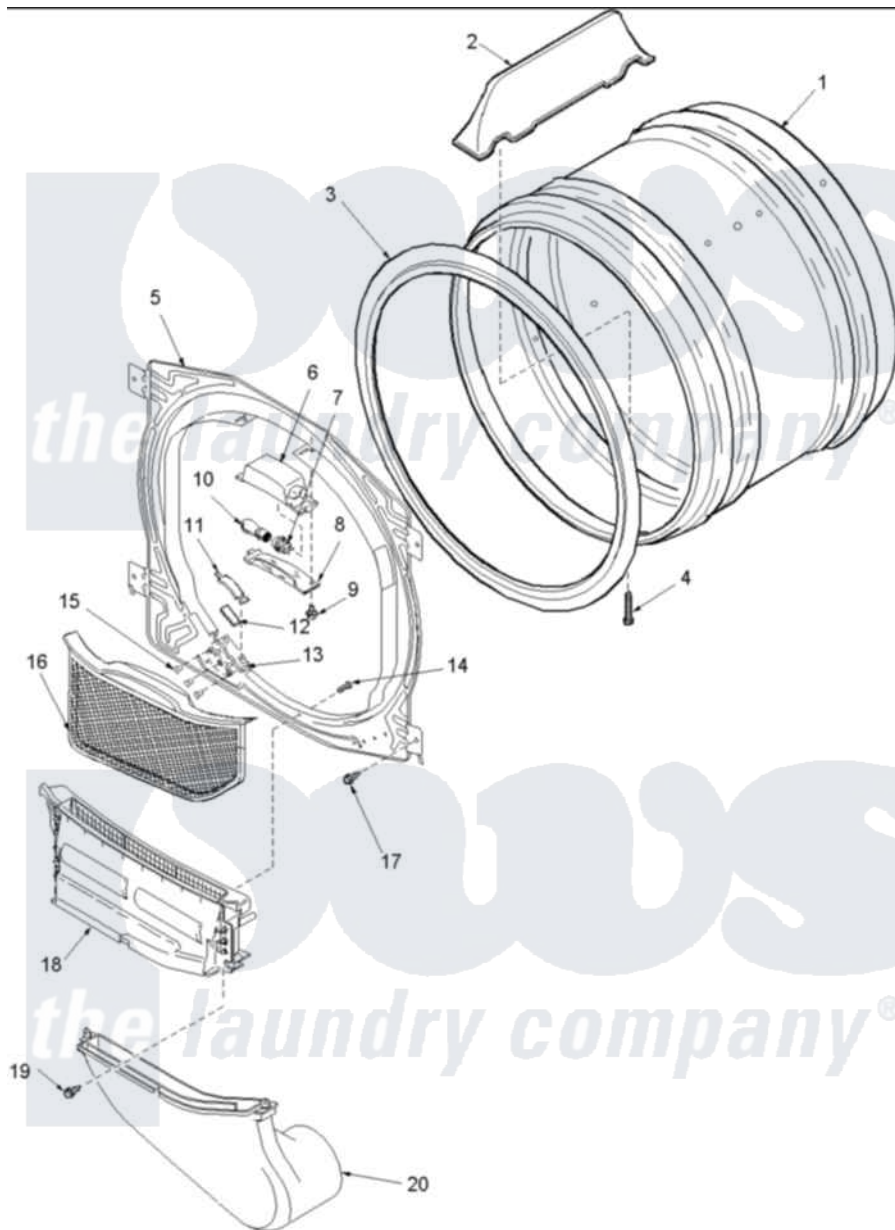

# Amana ALE643RAC (BOM: PALE643RAC) 04 - FRONT BULKHEAD, AIR DUCT & CYLINDER

Amana Residential Amana ALE643RAC (BOM: PALE643RAC) Dryer Parts Parts Diagram 04 - FRONT BULKHEAD, AIR DUCT & CYLINDER

Click on the part number to view part

Item	Original Part Number	Replaced By	Status	Part Description
1	503603		Not Available	ASSY CYLINDER
2	503703	<a href="#">12002559</a>		Baffle Kit
3	501801	<a href="#">37001132</a>		Seal, Cylinder
4	<a href="#">Y62588</a>			Screw, 10BT-12 X 1 Tap
5	503616W	<a href="#">503616WP</a>		Assembly, Frt Bulkhead
6	503622	<a href="#">Y504452</a>		Light Assembly
7	504458	<a href="#">Y504452</a>		Light Assembly
8	<a href="#">40094301</a>			Lens, Light
9	500227	<a href="#">505295</a>		Screw, No.8ab-16 x 3/4 PH
10	Y60954	<a href="#">67001316</a>		Bulb, Light
11	40116501	<a href="#">37001298</a>		Glide- Dry
12	500121	<a href="#">510189</a>		Pad Felt
13	<a href="#">37001036</a>			Bracket, Cylinder Glide
15	37001031	<a href="#">3370225</a>		Screw
16	Y503627	<a href="#">37001142</a>		Filter, Lint