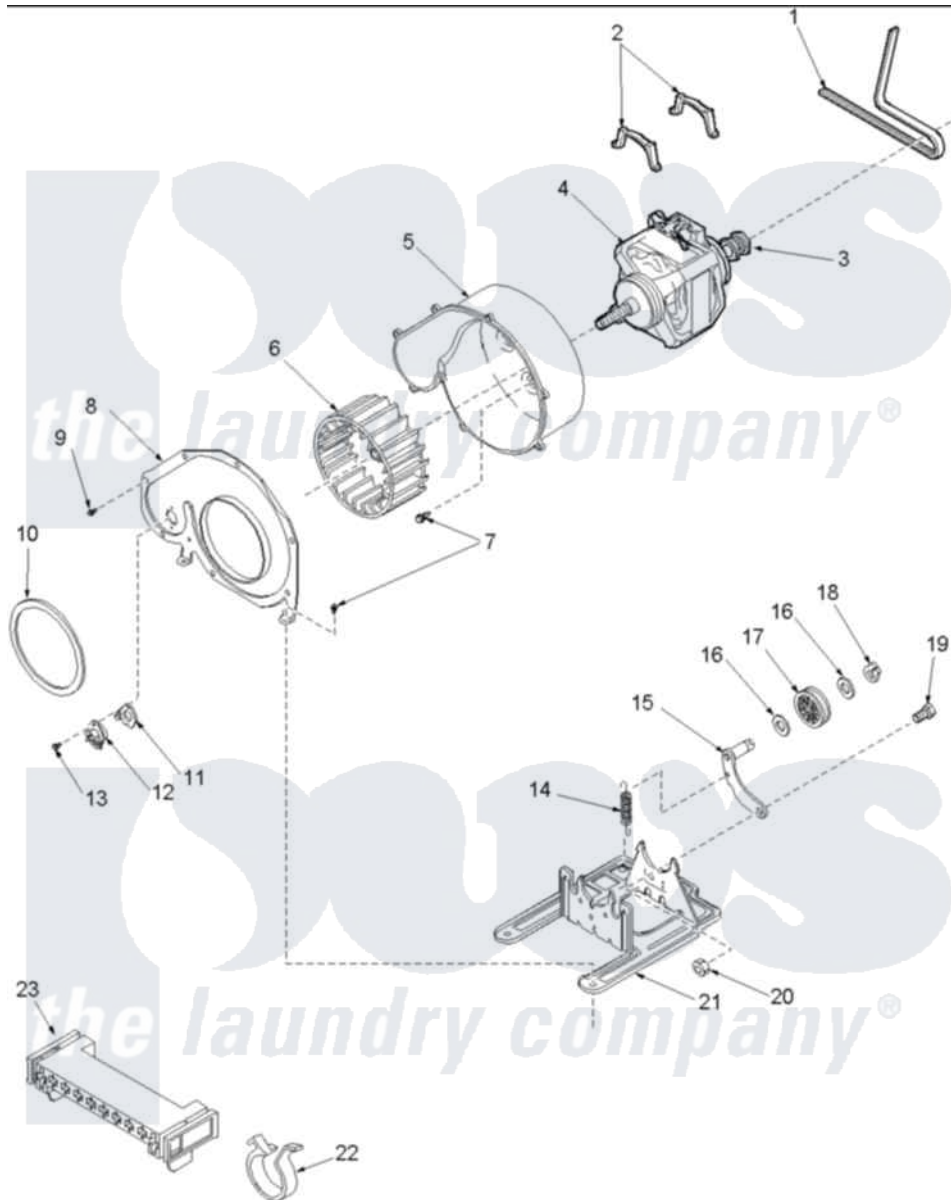

Amana ALE643RAC (BOM: PALE643RAC) 06 - MOTOR AND FAN ASSEMBLY

Amana Residential Amana ALE643RAC (BOM: PALE643RAC) Dryer Parts Parts Diagram 06 - MOTOR AND FAN ASSEMBLY

[Click on the part number to view part](#)

Item	Original Part Number	Replaced By	Status	Part Description
1	40111201			Belt, Cylinder
2	Y58047	660658		Clamp, Motor Mounting 343481 685441
3	40048501	2200376		Motor
4	40099801	2200376		Motor
5	56020			Housing, Blower
6	56000	510139P		Assembly Blower Fan Package
8	500078	511969P		Kit Blower Housing And Cover
10	40090001	37001119		Seal, Blower Housing
11	61623			Thermostat, Heater-BR
12	503979			Thermostat
13	31260			Screw, No.8 X 3/8 Ind H
14	56076			Spring, Idler
15	40113501	37001144		Assembly- Idler

16	52549		Washer, 501 ID X3/4 Odx
17	Y54414		Assembly, Wheel And Bearing
18	23748		Ring, Retaining
19	500824		Screw, 1/4-20 Unc Hex
20	52566	27001225	Nut, Jam Mid Lock 1/4-20
21	503613		Mount, Motor
23	500338		Housing-10 Position
NI	500269	37001287	Assembly, Idler Lever/Shaft/Pulley