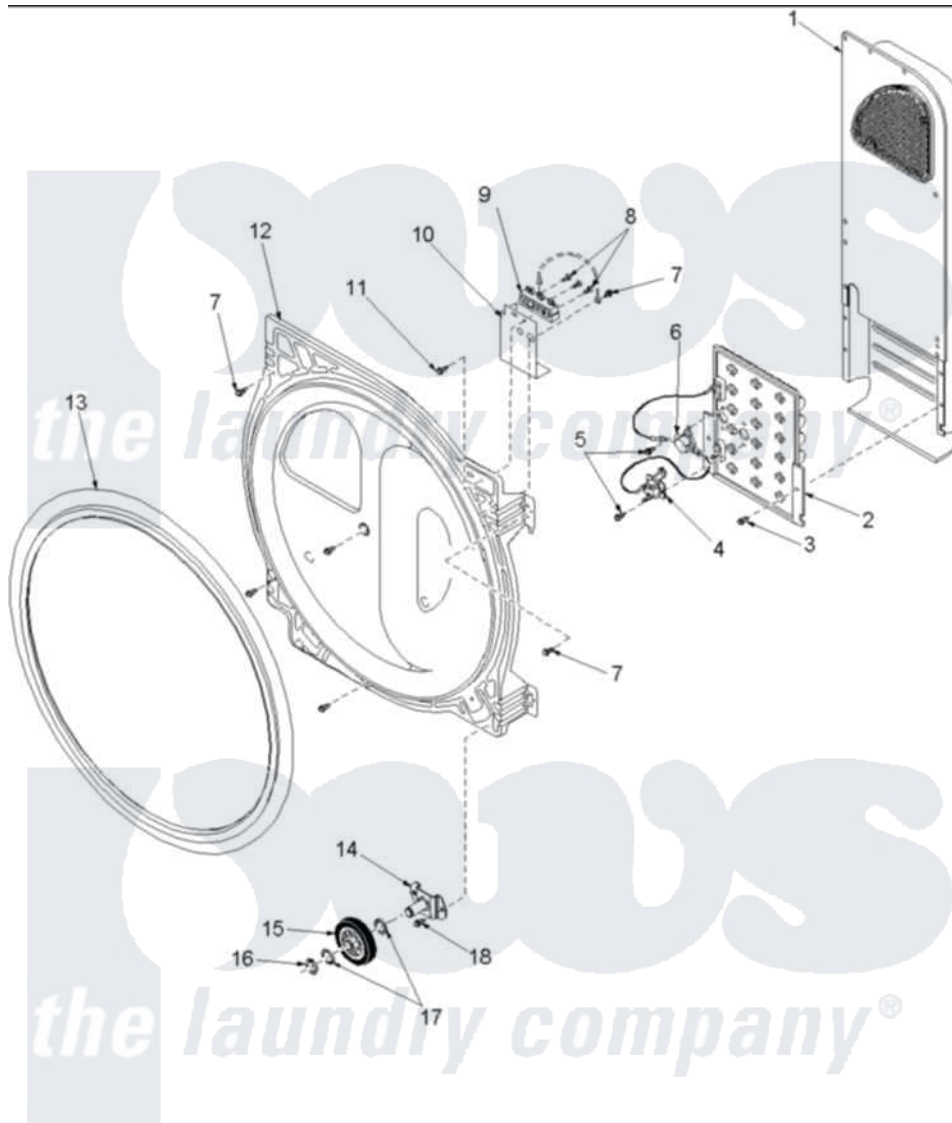

# Amana ALE643RAC (BOM: PALE643RAC) 07 - REAR BULKHEAD, ROLLERS & AIR DUCT

Amana Residential Amana ALE643RAC (BOM: PALE643RAC) Dryer Parts Parts Diagram 07 - REAR BULKHEAD, ROLLERS & AIR DUCT

[Click on the part number to view part](#)

Item	Original Part Number	Replaced By	Status	Part Description
1	<a href="#">503605</a>			Assembly, Heater Duct
2	<a href="#">Y503978</a>			Assembly, Heater Kit
4	<a href="#">40113801</a>			Fuse, Thermal
5	23222	<a href="#">3177991</a>		Screw
6	Y62641	<a href="#">W10116735</a>		Thermistor-Fix
7	<a href="#">20530</a>			Screw, 10-24 x 3/8 Hex
8	Y61199	<a href="#">3400094</a>		Screw, 10-32 X 3/8
9	<a href="#">61923</a>			Block, Terminal
10	40111601	<a href="#">Y504185</a>		Shield, Terminal Block
11	<a href="#">501285</a>			Screw, No.12 X 9/16-Pla
12	504802		Not Available	BLKHD, REAR (STN STEEL)
13	501801	<a href="#">37001132</a>		Seal, Cylinder
14	<a href="#">40113601</a>			Assembly, Roller Brkt
15	500214	<a href="#">37001042</a>		Assembly, Cylinder Roller
16	<a href="#">23748</a>			Ring, Retaining