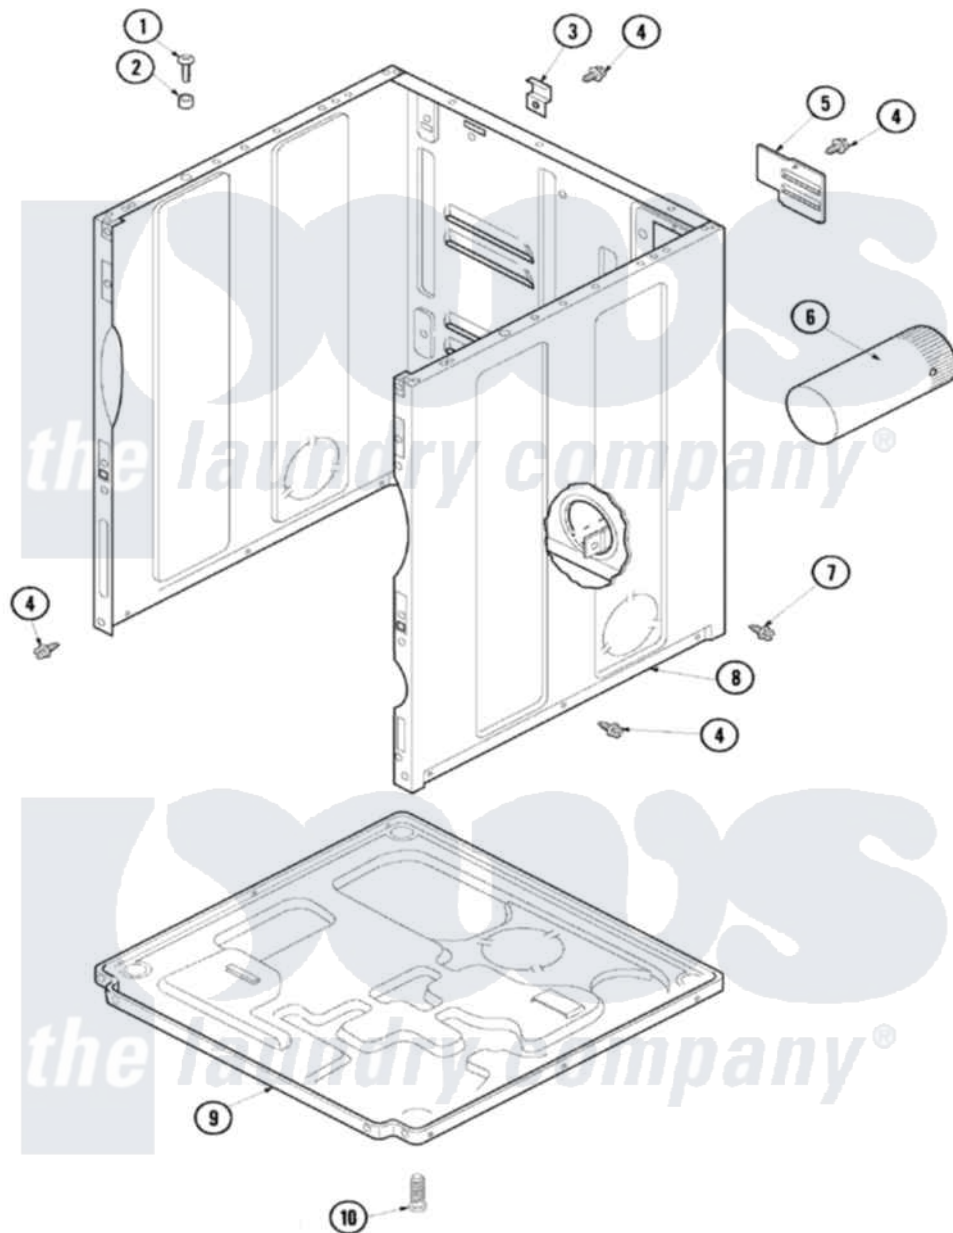

# Amana ALE643RBC 01 - CABINET AND BASE

Amana Residential Amana ALE643RBC Dryer Parts Parts Diagram 01 - CABINET AND BASE  
 Click on the part number to view part

Item	Original Part Number	Replaced By	Status	Part Description
1	32671	<a href="#">Y014874</a>		Screw, Idler Arm And Sleeve
2	<a href="#">505187</a>			Locator, Panel
3	<a href="#">500003</a>			Hinge, Top
4	503661	<a href="#">27001200</a>		Screw
5	<a href="#">503293</a>			Plate, Access Cover
6	<a href="#">505518</a>			Duct, Exhaust
7	<a href="#">503688</a>			Screw, 10B-16 X .34 I
8	<a href="#">40076402CP</a>			Cabinet, Dryer And Washer
9	<a href="#">500070</a>			Base, Dryer
10	<a href="#">Y500101</a>			Leg, Leveling