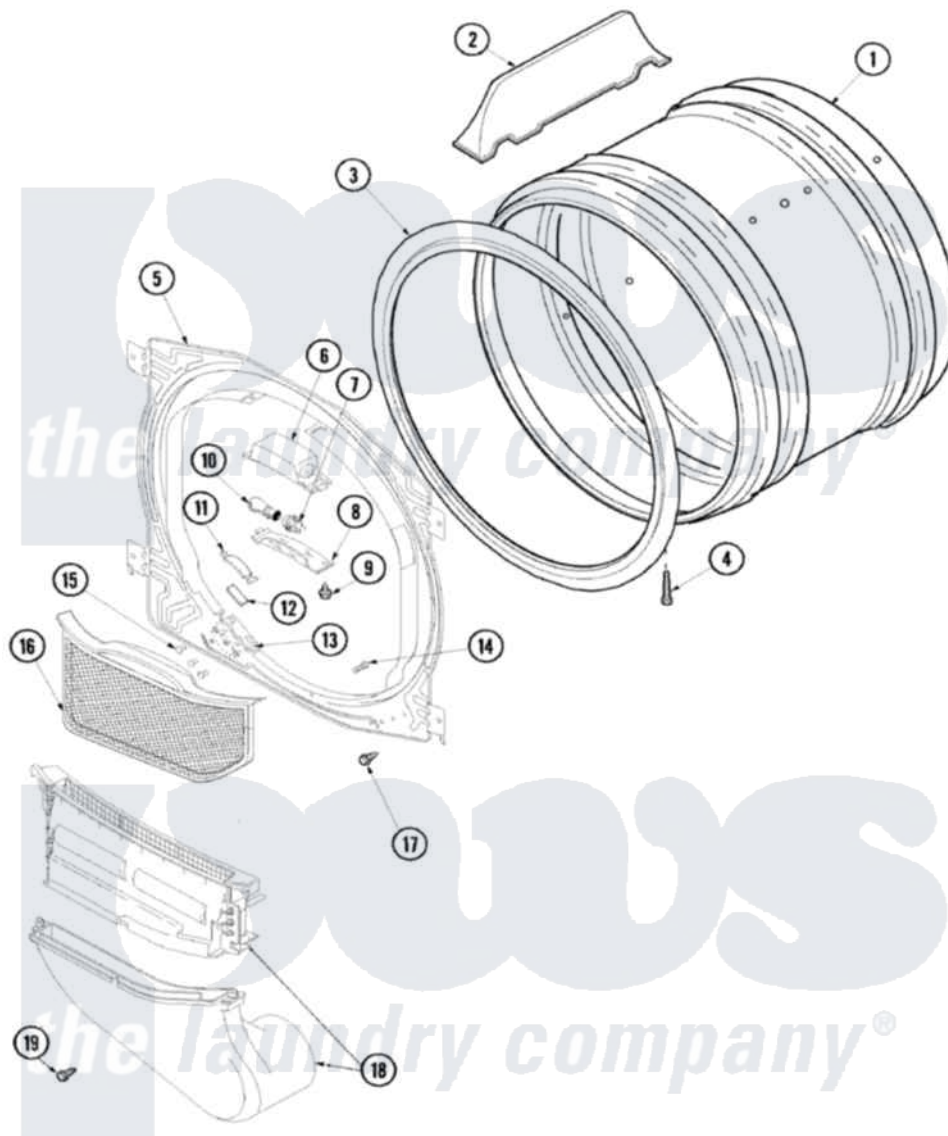

# Amana ALE643RBC 04 - FRONT BULKHEAD, AIR DUCT & DRUM

Amana [Residential Amana ALE643RBC Dryer Parts](#) Parts Diagram 04 - FRONT BULKHEAD, AIR DUCT & DRUM  
 Click on the part number to view part

Item	Original Part Number	Replaced By	Status	Part Description
1	504468P		Not Available	CYLINDER ASSEMBLY (STAINLESS)
2	503703	<a href="#">12002559</a>		Baffle Kit
3	501801	<a href="#">37001132</a>		Seal, Cylinder
4	<a href="#">Y62588</a>			Screw, 10BT-12 X 1 Tap
5	<a href="#">503616WP</a>			Assembly, Frt Bulkhead
6	503622	<a href="#">Y504452</a>		Light Assembly
7	<a href="#">Y504452</a>			Light Assembly
8	<a href="#">40094301</a>			Lens, Light
9	500227	<a href="#">505295</a>		Screw, No.8ab-16 x 3/4 PH
10	Y60954	<a href="#">67001316</a>		Bulb, Light
11	40116501	<a href="#">37001298</a>		Glide- Dry
12	500121	<a href="#">510189</a>		Pad Felt
13	<a href="#">37001036</a>			Bracket, Cylinder Glide
14	<a href="#">500226</a>			Screw, 8b-16 x 5/8 Tap
15	37001031	<a href="#">3370225</a>		Screw
16	40124401	<a href="#">37001142</a>		Filter, Lint

17 [503688](#)

Screw, 10B-16 X .34 I

18 Y504806

[37001141](#)

Air Duct Assembly

19 [501285](#)

Screw, No.12 X 9/16-Pla