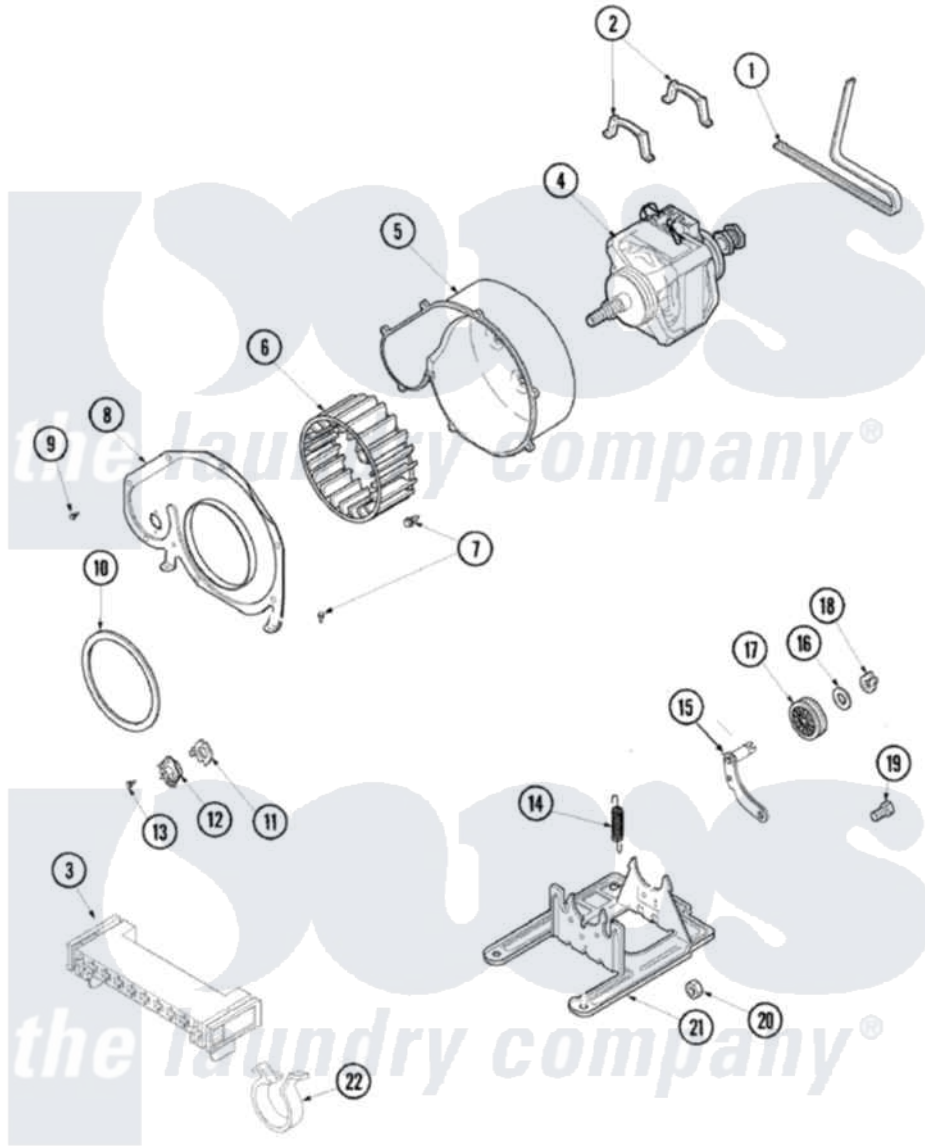

# Amana ALE643RBC 05 - MOTOR & FAN ASSEMBLY

Amana [Residential Amana ALE643RBC Dryer Parts](#) Parts Diagram 05 - MOTOR & FAN ASSEMBLY  
 Click on the part number to view part

Item	Original Part Number	Replaced By	Status	Part Description
1	<a href="#">40111201</a>			Belt, Cylinder
2	Y58047	<a href="#">660658</a>		Clamp, Motor Mounting 343481 685441
3	<a href="#">500338</a>			Housing-10 Position
4	40099801	<a href="#">2200376</a>		Motor
"	<a href="#">2200376</a>			Motor
5	<a href="#">56020</a>			Housing, Blower
6	56000	<a href="#">510139P</a>		Assembly Blower Fan Package
7	503661	<a href="#">27001200</a>		Screw
8	500078	<a href="#">511969P</a>		Kit Blower Housing And Cover
9	<a href="#">31260</a>			Screw, No.8 X 3/8 Ind H
10	40090001	<a href="#">37001119</a>		Seal, Blower Housing
11	<a href="#">61623</a>			Thermostat, Heater-BR
12	<a href="#">503979</a>			Thermostat
13	<a href="#">31260</a>			Screw, No.8 X 3/8 Ind H
14	<a href="#">56076</a>			Spring, Idler

15	40113501	<a href="#">37001144</a>	Assembly- Idler
16	<a href="#">52549</a>		Washer, 501 ID X3/4 Odx
17	<a href="#">Y54414</a>		Assembly, Wheel And Bearing
18	<a href="#">23748</a>		Ring, Retaining
19	<a href="#">500824</a>		Screw, 1/4-20 Unc Hex
20	52566	<a href="#">27001225</a>	Nut, Jam Mid Lock 1/4-20
21	<a href="#">503613</a>		Mount, Motor
22	<a href="#">504034</a>		Clip, Wire