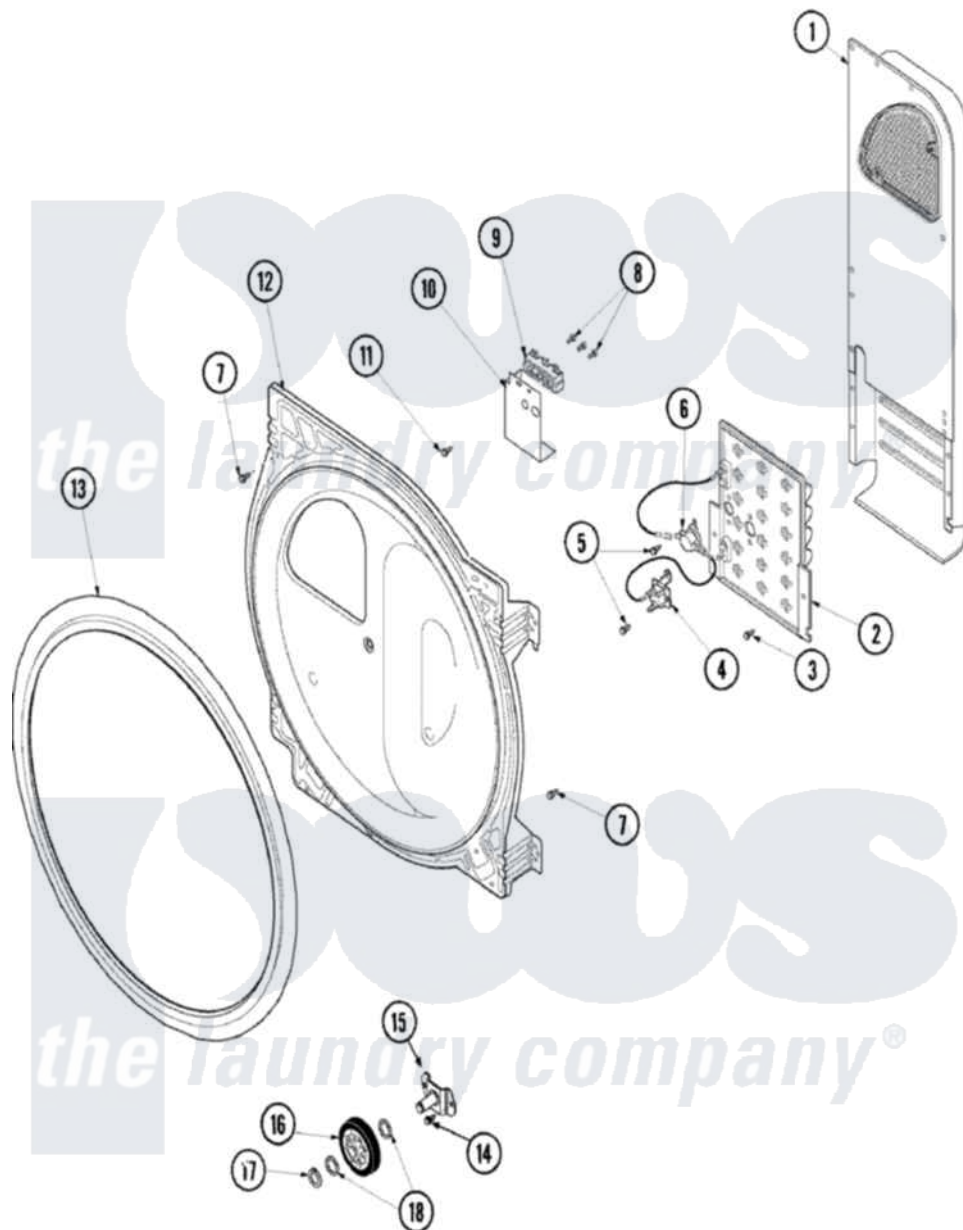

Amana ALE643RBC 06 - REAR BULKHEAD, ROLLERS & HEATER

Amana Residential Amana ALE643RBC Dryer Parts Parts Diagram 06 - REAR BULKHEAD, ROLLERS & HEATER
 Click on the part number to view part

Item	Original Part Number	Replaced By	Status	Part Description
1	503605			Assembly, Heater Duct
2	Y503978			Assembly, Heater Kit
3	503688			Screw, 10B-16 X .34 I
4	40113801			Fuse, Thermal
5	23222	3177991		Screw
6	Y62641	W10116735		Thermistor-Fix
7	20530			Screw, 10-24 x 3/8 Hex
8	Y61199	3400094		Screw, 10-32 X 3/8
9	61923			Block, Terminal
10	40111601	Y504185		Shield, Terminal Block
11	501285			Screw, No.12 X 9/16-Pla
12	504801W	502614WP		Bulkhead, Rear
13	501801	37001132		Seal, Cylinder
14	503688			Screw, 10B-16 X .34 I
15	40113601			Assembly, Roller Brkt
16	500214	37001042		Assembly, Cylinder Roller