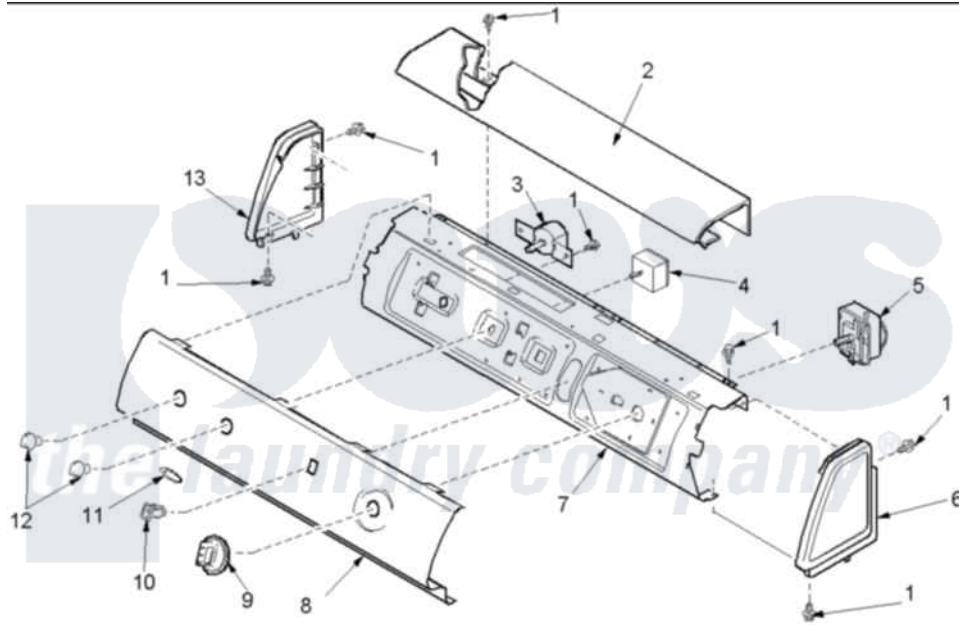

Amana ALE643RBC (BOM: PALE643RBC) 02 - CONTROL PANEL

Amana Residential Amana ALE643RBC (BOM: PALE643RBC) Dryer Parts Parts Diagram 02 - CONTROL PANEL

Click on the part number to view part

Item	Original Part Number	Replaced By	Status	Part Description
2	503674C			Cover, Top
3	40084201			Switch, Temp Selector
4	40070501			Buzzer, Adjustable
5	40112701	R0000410		Timer
6	40012701C		Not Available	ENDCAP (RT-BSQ)
7	40039610			Panel, Support
8	40092101C			Panel, Graphic
9	40013601C			Assembly, Timer Knob
10	38424L	38424W		Switch, Rocker
11	40083301			Medallion
12	40013402C			Knob, Selector
13	40012702C		Not Available	ENDCAP (LT-BSQ)