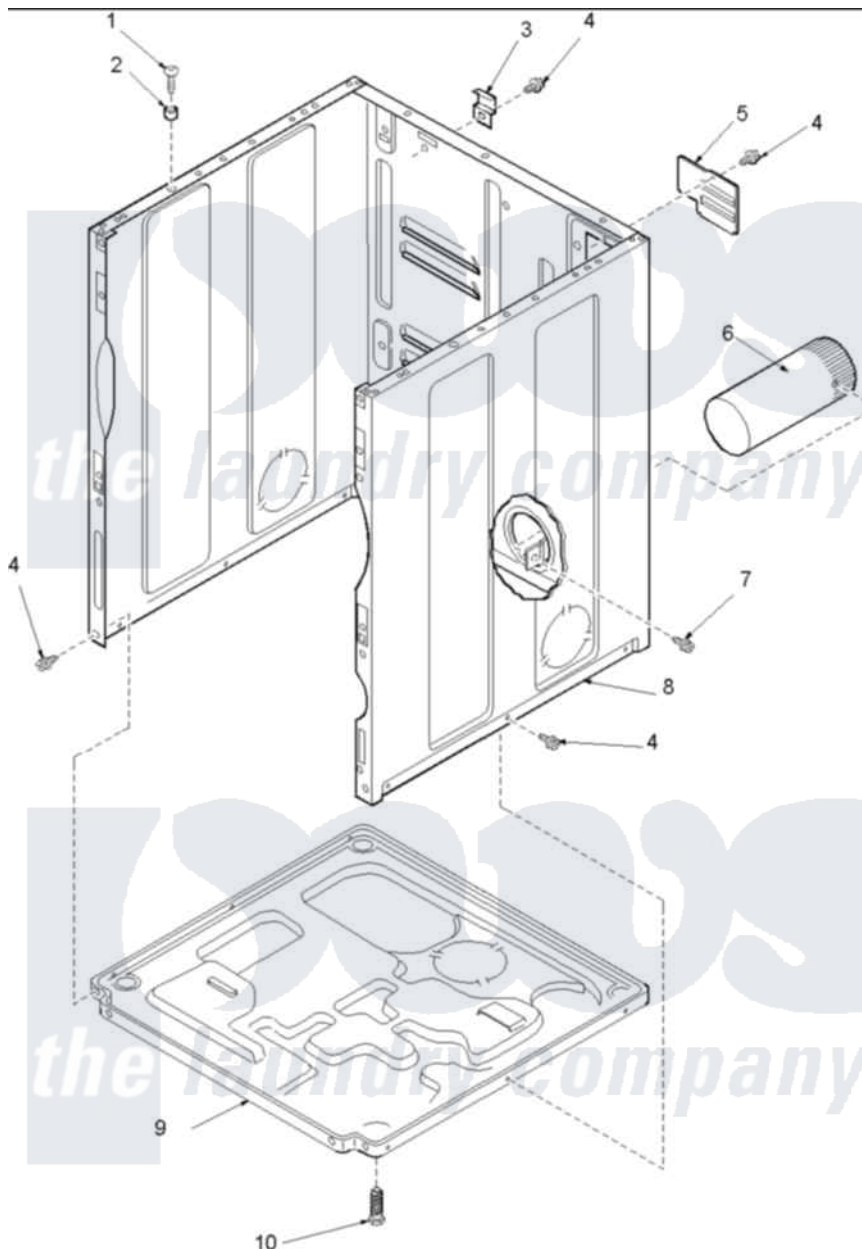

# Amana ALE643RBW (BOM: PALE643RBW) 01 - CABINET AND BASE

Amana Residential Amana ALE643RBW (BOM: PALE643RBW) Dryer Parts Parts Diagram 01 - CABINET AND BASE

[Click on the part number to view part](#)

Item	Original Part Number	Replaced By	Status	Part Description
2	<a href="#">505187</a>			Locator, Panel
3	<a href="#">500003</a>			Hinge, Top
5	<a href="#">503293</a>			Plate, Access Cover
6	<a href="#">505518</a>			Duct, Exhaust
8	40076402W	<a href="#">37001284</a>		Cabinet As Pack
9	<a href="#">500070</a>			Base, Dryer
10	<a href="#">Y500101</a>			Leg, Leveling