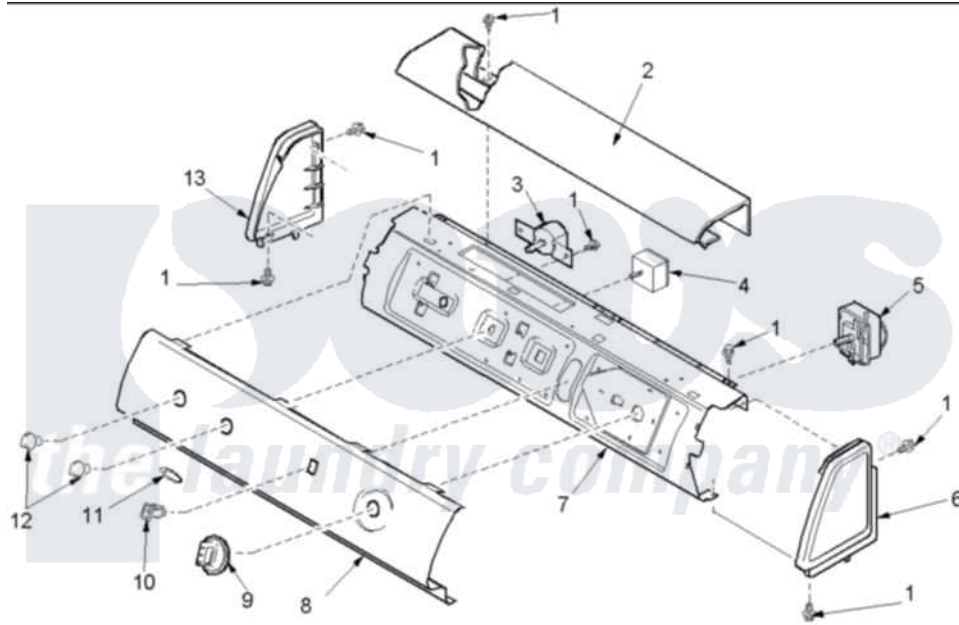

# Amana ALE643RBW (BOM: PALE643RBW) 02 - CONTROL PANEL

Amana Residential Amana ALE643RBW (BOM: PALE643RBW) Dryer Parts Parts Diagram 02 - CONTROL PANEL

Click on the part number to view part

Item	Original Part Number	Replaced By	Status	Part Description
2	<a href="#">503674W</a>			Cover, Top
3	<a href="#">40084201</a>			Switch, Temp Selector
4	<a href="#">40070501</a>			Buzzer, Adjustable
5	40112701	<a href="#">R0000410</a>		Timer
6	40012701W		Not Available	ENDCAP (RT-WHT)
7	<a href="#">40039610</a>			Panel, Support
8	<a href="#">40071303W</a>			Panel, Graphic
9	40013601W	<a href="#">37001064</a>		Knob- Time
10	<a href="#">38424W</a>			Switch, Rocker
11	<a href="#">40083301</a>			Medallion
12	40013402W	<a href="#">37001065</a>		Knob- Sele
13	<a href="#">40012702W</a>			Endcap