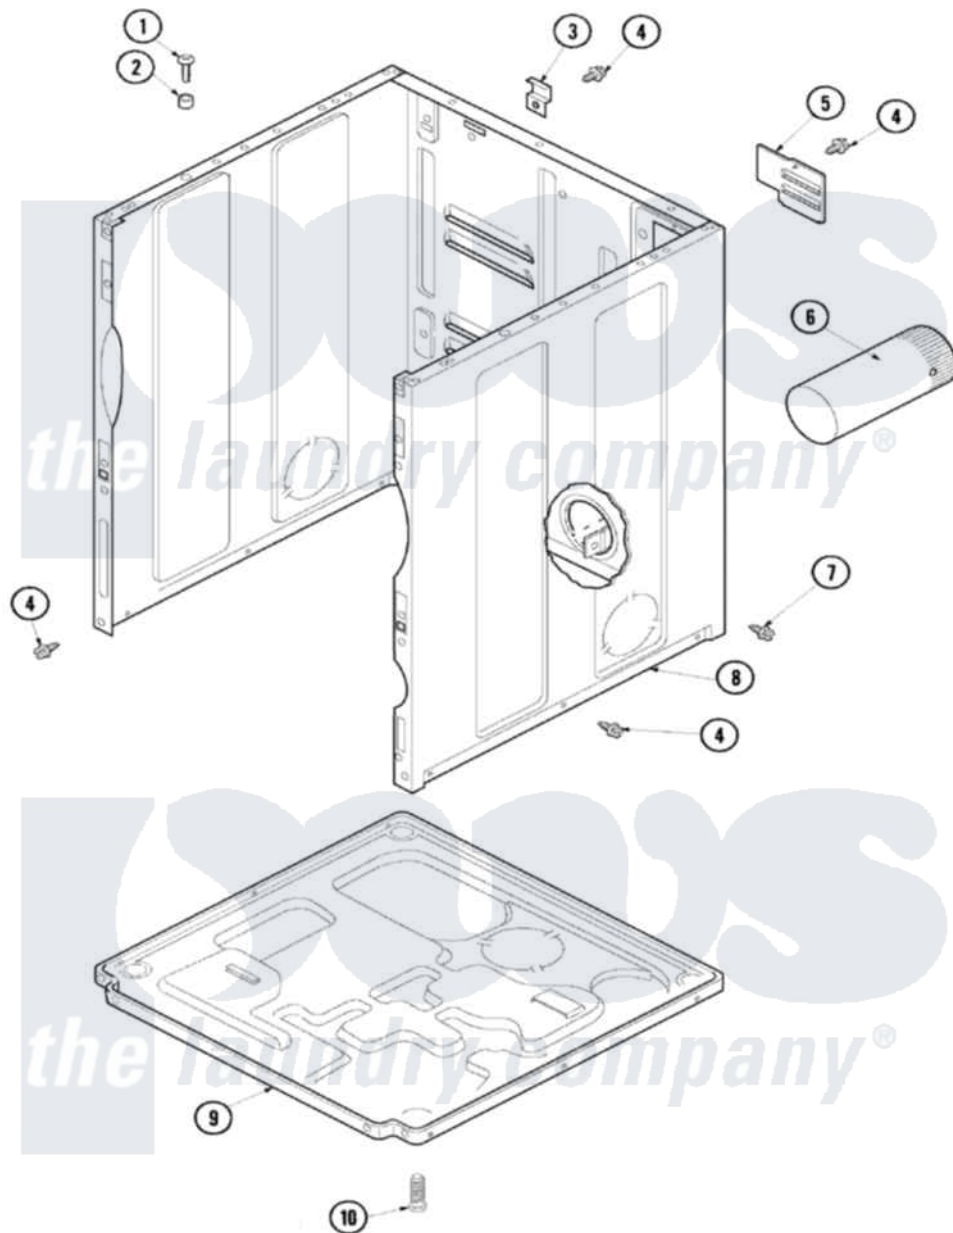

Amana ALE643RCW 01 - CABINET AND BASE

Amana Residential Amana ALE643RCW Dryer Parts Parts Diagram 01 - CABINET AND BASE
 Click on the part number to view part

Item	Original Part Number	Replaced By	Status	Part Description
1	32671	Y014874		Screw, Idler Arm And Sleeve
2	505187			Locator, Panel
3	500003			Hinge, Top
4	503661	27001200		Screw
5	503293			Plate, Access Cover
6	505518			Duct, Exhaust
7	503688			Screw, 10B-16 X .34 I
8	40076402WP	37001284		Cabinet As Pack
9	500070			Base, Dryer
10	Y500101			Leg, Leveling