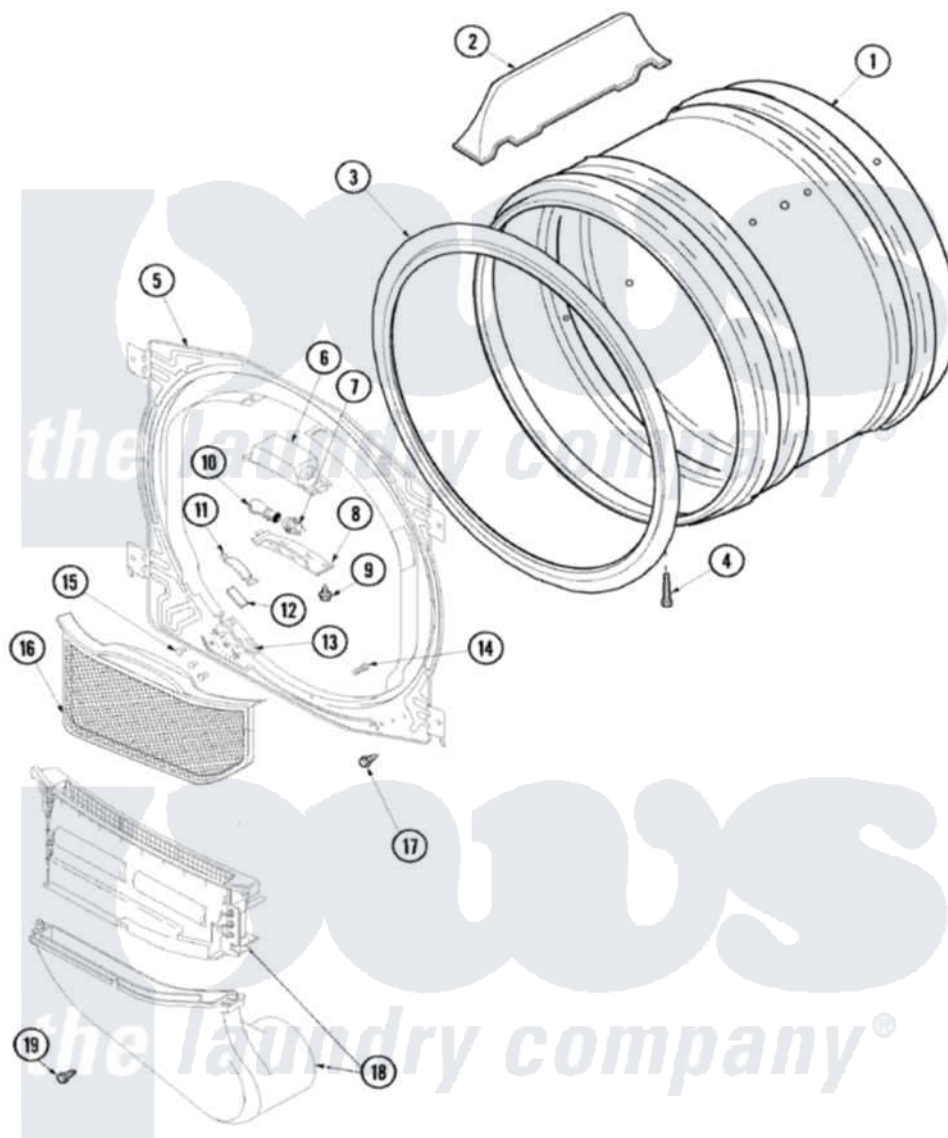

Amana ALE643RCW 04 - FRONT BULKHEAD, AIR DUCT & DRUM

Amana [Residential Amana ALE643RCW Dryer Parts](#) Parts Diagram 04 - FRONT BULKHEAD, AIR DUCT & DRUM
 Click on the part number to view part

Item	Original Part Number	Replaced By	Status	Part Description
1	504468P		Not Available	CYLINDER ASSEMBLY (STAINLESS)
2	503703	12002559		Baffle Kit
3	501801	37001132		Seal, Cylinder
4	Y62588			Screw, 10BT-12 X 1 Tap
5	503616WP			Assembly, Frt Bulkhead
6	503622	Y504452		Light Assembly
7	Y504452			Light Assembly
8	40094301			Lens, Light
9	500227	505295		Screw, No.8ab-16 x 3/4 PH
10	Y60954	67001316		Bulb, Light
11	40116501	37001298		Glide- Dry
12	500121	510189		Pad Felt
13	37001036			Bracket, Cylinder Glide
14	500226			Screw, 8b-16 x 5/8 Tap
15	37001031	3370225		Screw
16	40124401	37001142		Filter, Lint

17 [503688](#)

Screw, 10B-16 X .34 I

18 Y504806 [37001141](#)

Air Duct Assembly

19 [501285](#)

Screw, No.12 X 9/16-Pla