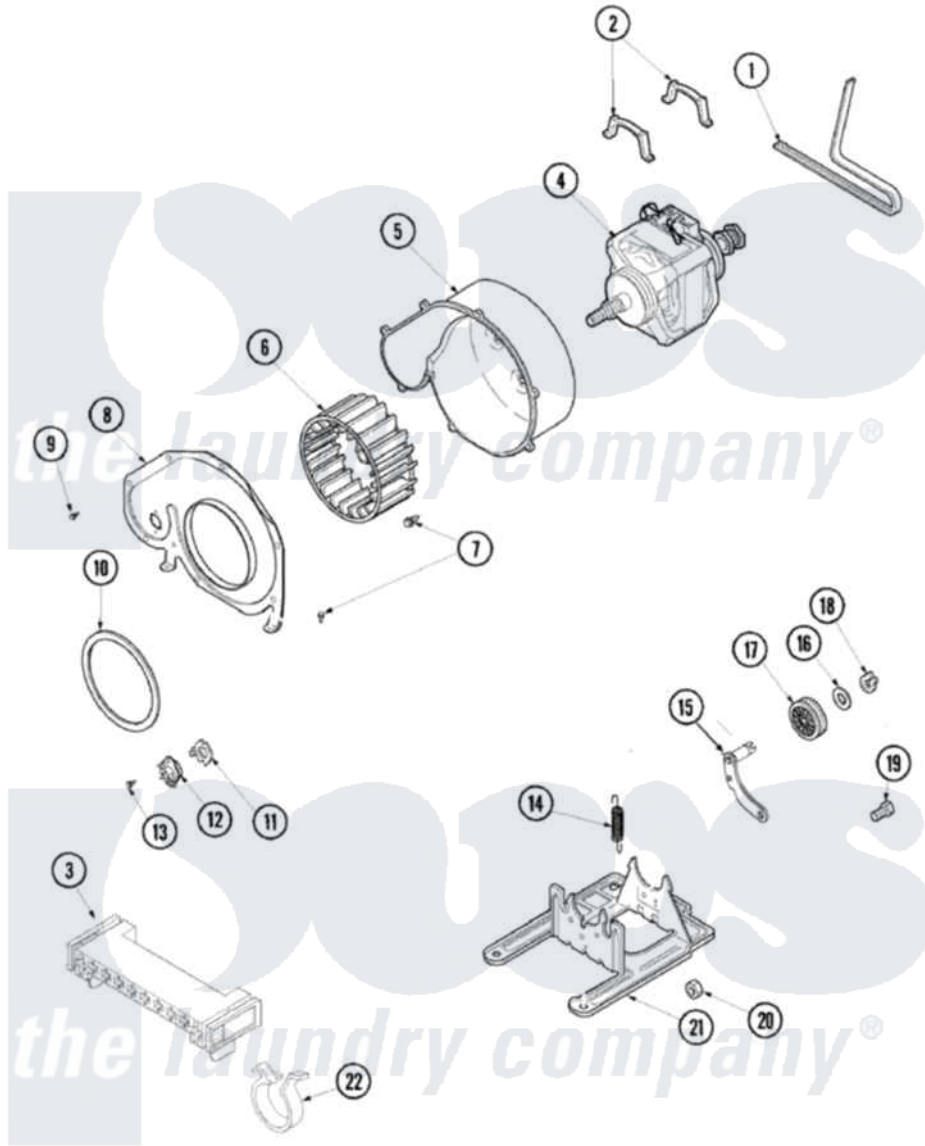

# Amana ALE643RCW 05 - MOTOR & FAN ASSEMBLY

Amana [Residential Amana ALE643RCW Dryer Parts](#) Parts Diagram 05 - MOTOR & FAN ASSEMBLY  
 Click on the part number to view part

Item	Original Part Number	Replaced By	Status	Part Description
1	<a href="#">40111201</a>			Belt, Cylinder
2	Y58047	<a href="#">660658</a>		Clamp, Motor Mounting 343481 685441
3	<a href="#">500338</a>			Housing-10 Position
4	40099801	<a href="#">2200376</a>		Motor
"	<a href="#">2200376</a>			Motor
5	<a href="#">56020</a>			Housing, Blower
6	56000	<a href="#">510139P</a>		Assembly Blower Fan Package
7	503661	<a href="#">27001200</a>		Screw
8	500078	<a href="#">511969P</a>		Kit Blower Housing And Cover
9	<a href="#">31260</a>			Screw, No.8 X 3/8 Ind H
10	40090001	<a href="#">37001119</a>		Seal, Blower Housing
11	<a href="#">61623</a>			Thermostat, Heater-BR
12	<a href="#">503979</a>			Thermostat
13	<a href="#">31260</a>			Screw, No.8 X 3/8 Ind H
14	<a href="#">56076</a>			Spring, Idler

15	40113501	<a href="#">37001144</a>	Assembly- Idler
16	<a href="#">52549</a>		Washer, 501 ID X3/4 Odx
17	<a href="#">Y54414</a>		Assembly, Wheel And Bearing
18	<a href="#">23748</a>		Ring, Retaining
19	<a href="#">500824</a>		Screw, 1/4-20 Unc Hex
20	52566	<a href="#">27001225</a>	Nut, Jam Mid Lock 1/4-20
21	<a href="#">503613</a>		Mount, Motor
22	<a href="#">504034</a>		Clip, Wire