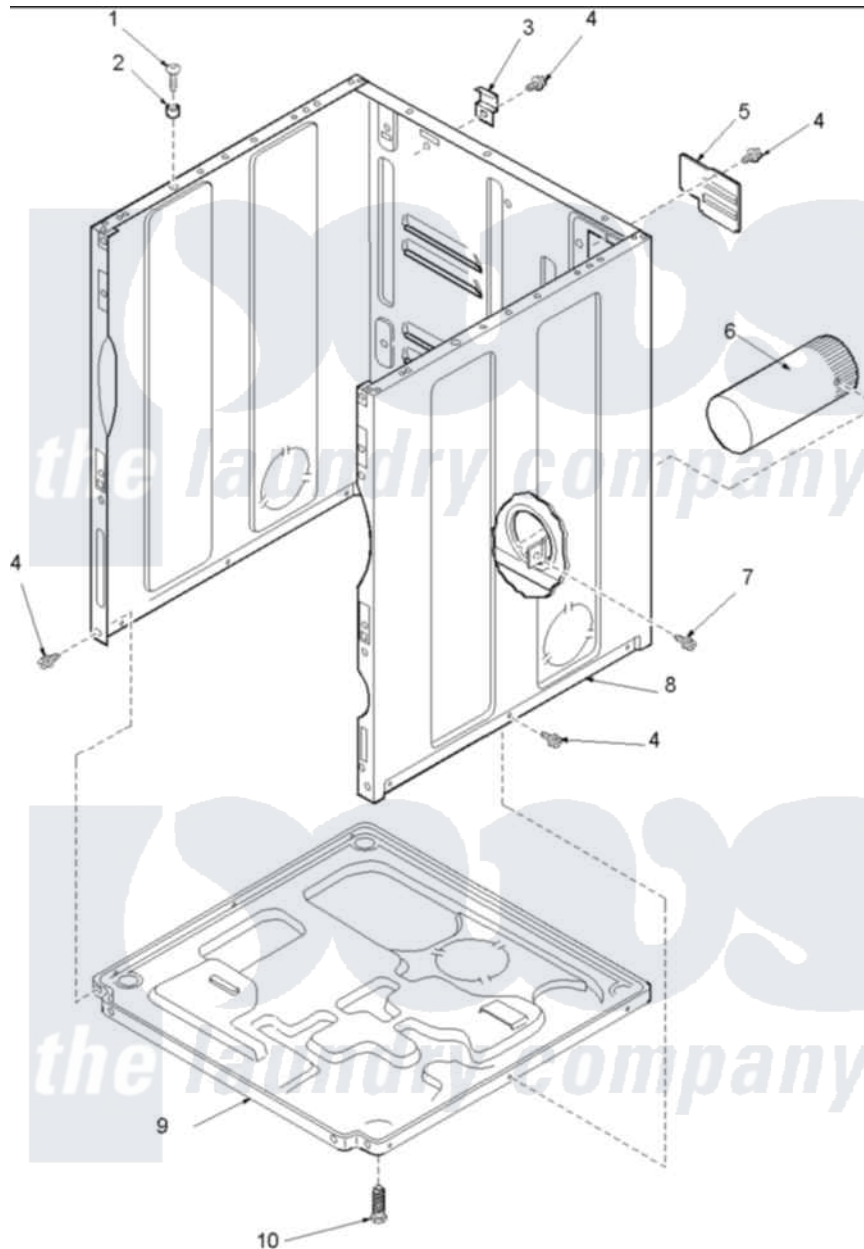

Amana ALE643RCW (BOM: PALE643RCW) 01 - CABINET AND BASE

Amana Residential Amana ALE643RCW (BOM: PALE643RCW) Dryer Parts AND BASE Parts Diagram 01 - CABINET

Click on the part number to view part

Item	Original Part Number	Replaced By	Status	Part Description
2	505187			Locator, Panel
3	500003			Hinge, Top
5	503293			Plate, Access Cover
6	505518			Duct, Exhaust
8	40076402W	37001284		Cabinet As Pack
9	500070			Base, Dryer
10	Y500101			Leg, Leveling