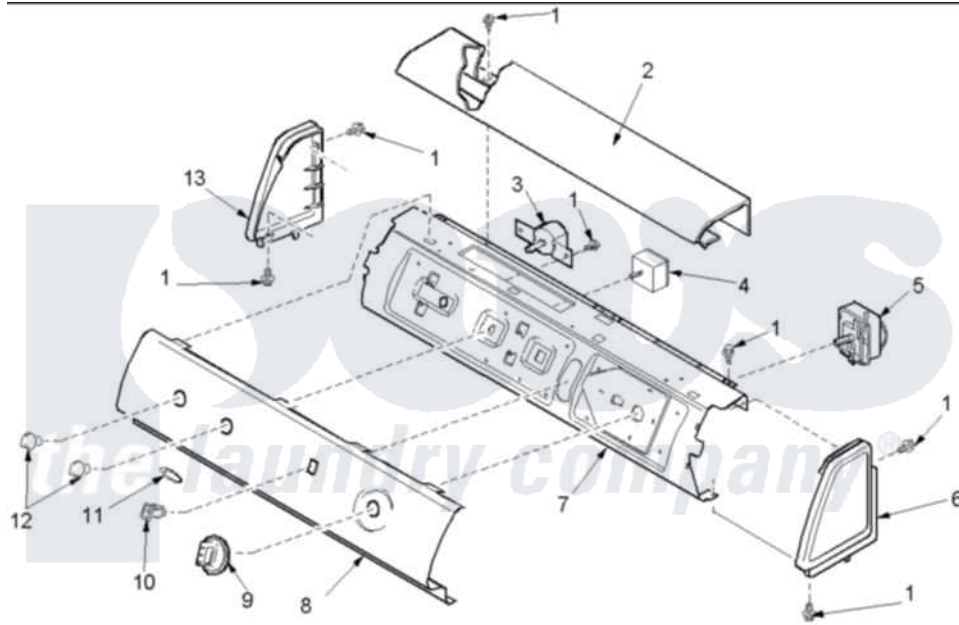

Amana ALE643RCW (BOM: PALE643RCW) 02 - CONTROL PANEL

Amana Residential Amana ALE643RCW (BOM: PALE643RCW) Dryer Parts Parts Diagram 02 - CONTROL PANEL

Click on the part number to view part

Item	Original Part Number	Replaced By	Status	Part Description
2	503674W			Cover, Top
3	40084201			Switch, Temp Selector
4	40070501			Buzzer, Adjustable
5	40112701	R0000410		Timer
6	40012701W		Not Available	ENDCAP (RT-WHT)
7	40039610			Panel, Support
8	40071303W			Panel, Graphic
9	40013601W	37001064		Knob- Time
10	38424W			Switch, Rocker
11	40083301			Medallion
12	40013402W	37001065		Knob- Sele
13	40012702W			Endcap