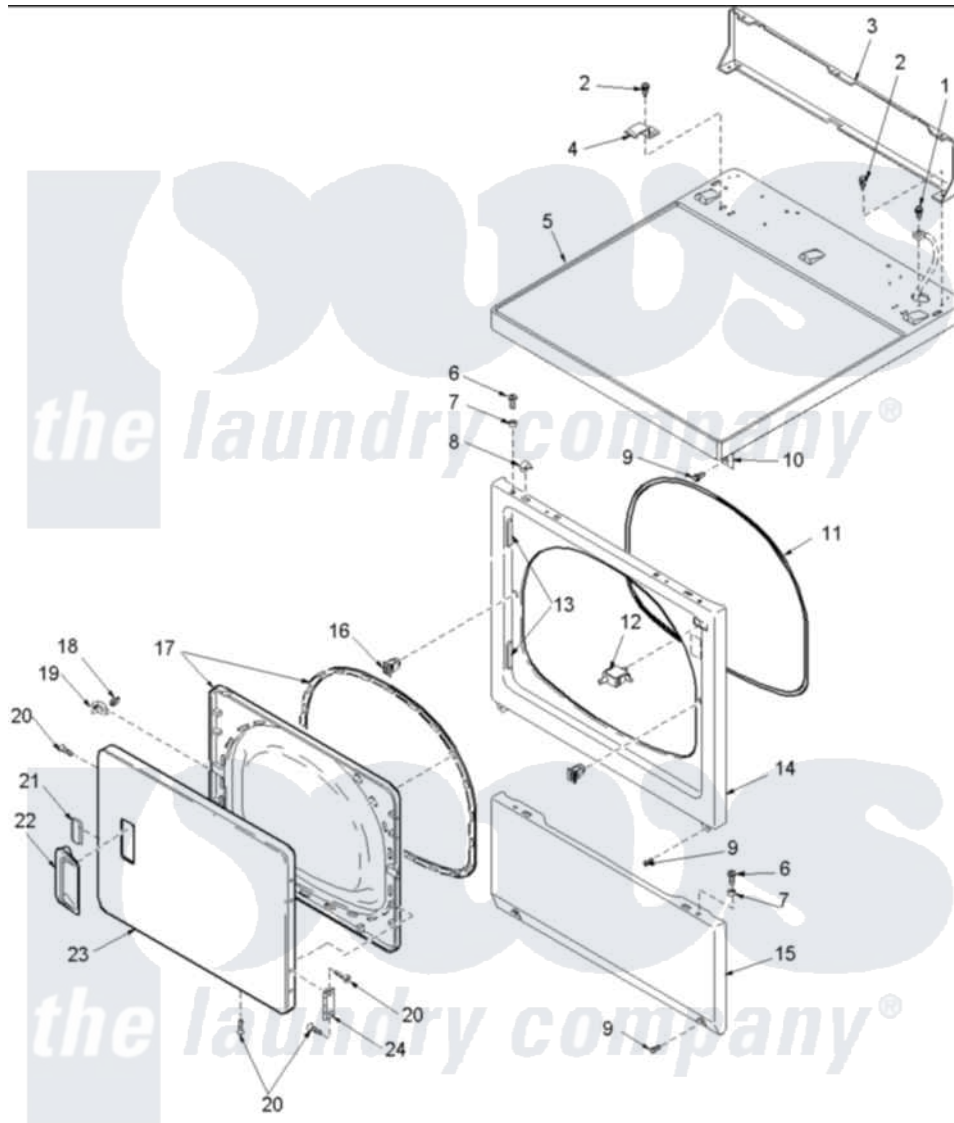

Amana ALE643RCW (BOM: PALE643RCW) 03 - DOOR AND FRONT, ACCESS, AND TOP PANEL

Amana Residential Amana ALE643RCW (BOM: PALE643RCW) Dryer Parts Parts Diagram 03 - DOOR AND FRONT, ACCESS, AND TOP PANEL
 Click on the part number to view part

Item	Original Part Number	Replaced By	Status	Part Description
3	500343		Not Available	PANEL,BACK(HOME HOOD)
4	Y503876			Clip, Hold Down
5	40070201W	37001027		Panel, Top
6	32671	Y014874		Screw, Idler Arm And Sleeve
7	505187			Locator, Panel
8	56080	22001650		Fastener, Spring
10	500084	40130801		Bracket, Top Mount
11	504005	511056		Seal Front Panel
12	Y504570	W10169313		Switch-Dor
13	503126			Plug, Hinge Hole
14	503639W	503656WP		Panel, Front
15	40045302W	40045301WP		Panel, Access
16	54660	LA-1003		Door Catch Kit
17	503643W	37001028		Seal And Liner, Assembly
18	500039	510181		Strike Doormetal