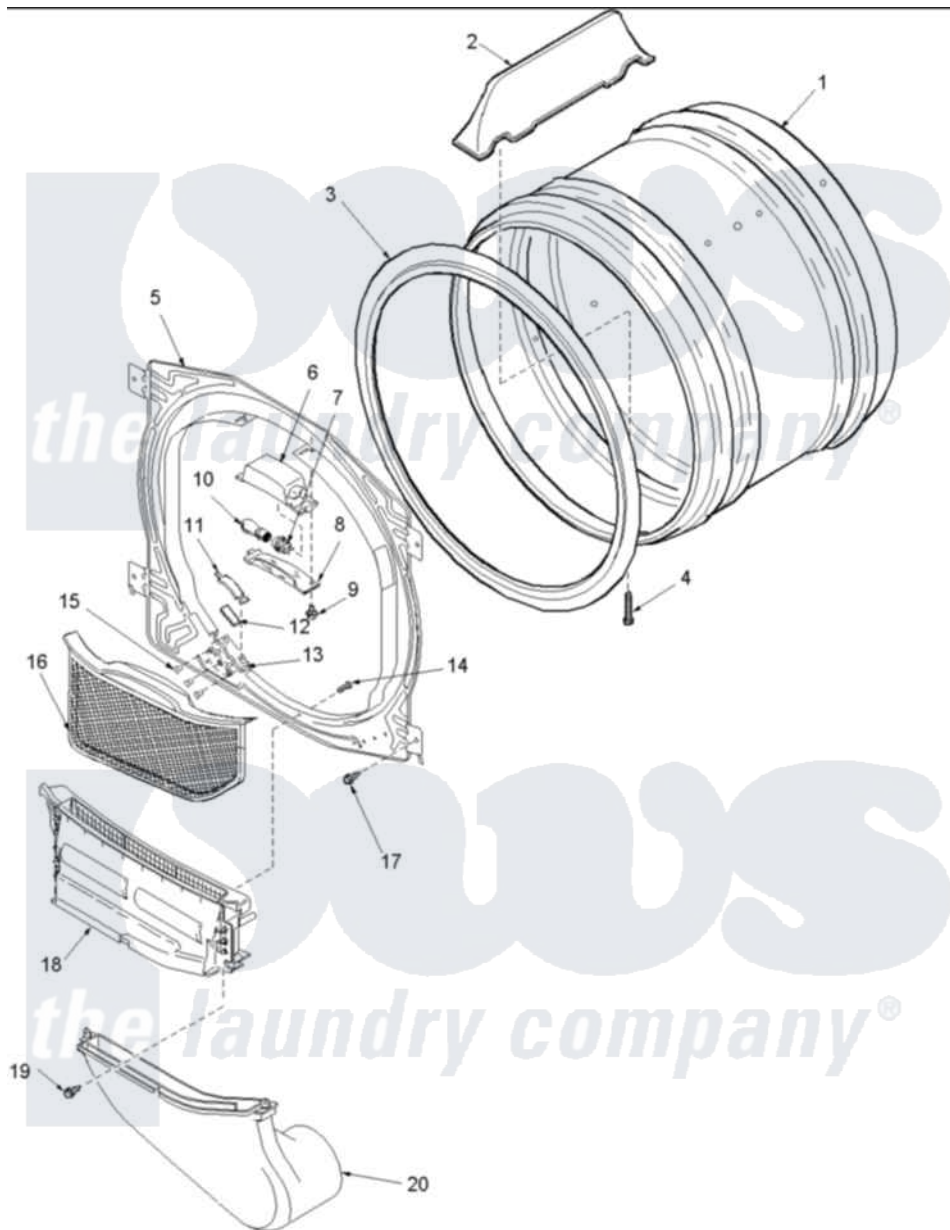

# Amana ALE643RCW (BOM: PALE643RCW) 04 - FRONT BULKHEAD, AIR DUCT & CYLINDER

Amana Residential Amana ALE643RCW (BOM: PALE643RCW) Dryer Parts Parts Diagram 04 - FRONT BULKHEAD, AIR DUCT & CYLINDER

Click on the part number to view part

Item	Original Part Number	Replaced By	Status	Part Description
1	503603		Not Available	ASSY CYLINDER
2	503703	<a href="#">12002559</a>		Baffle Kit
3	501801	<a href="#">37001132</a>		Seal, Cylinder
4	<a href="#">Y62588</a>			Screw, 10BT-12 X 1 Tap
5	503616W	<a href="#">503616WP</a>		Assembly, Frt Bulkhead
6	503622	<a href="#">Y504452</a>		Light Assembly
7	504458	<a href="#">Y504452</a>		Light Assembly
8	<a href="#">40094301</a>			Lens, Light
9	500227	<a href="#">505295</a>		Screw, No.8ab-16 x 3/4 PH
10	Y60954	<a href="#">67001316</a>		Bulb, Light
11	40116501	<a href="#">37001298</a>		Glide- Dry
12	500121	<a href="#">510189</a>		Pad Felt
13	<a href="#">37001036</a>			Bracket, Cylinder Glide
15	37001031	<a href="#">3370225</a>		Screw
16	Y503627	<a href="#">37001142</a>		Filter, Lint