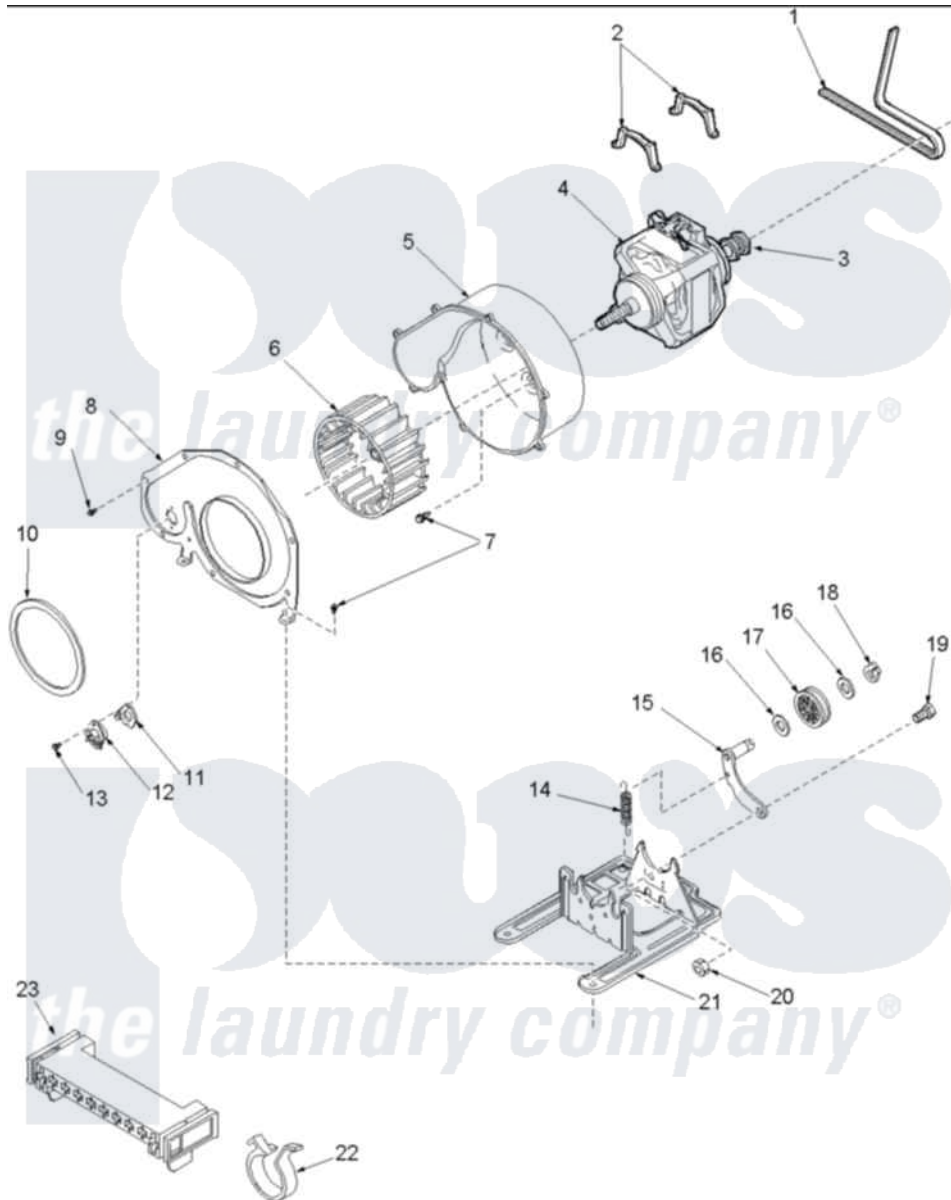

# Amana ALE643RCW (BOM: PALE643RCW) 06 - MOTOR AND FAN ASSEMBLY

Amana Residential Amana ALE643RCW (BOM: PALE643RCW) Dryer Parts Parts Diagram 06 - MOTOR AND FAN ASSEMBLY

[Click on the part number to view part](#)

Item	Original Part Number	Replaced By	Status	Part Description
1	<a href="#">40111201</a>			Belt, Cylinder
2	Y58047	<a href="#">660658</a>		Clamp, Motor Mounting 343481 685441
3	40048501	<a href="#">2200376</a>		Motor
4	40099801	<a href="#">2200376</a>		Motor
5	<a href="#">56020</a>			Housing, Blower
6	56000	<a href="#">510139P</a>		Assembly Blower Fan Package
8	500078	<a href="#">511969P</a>		Kit Blower Housing And Cover
10	40090001	<a href="#">37001119</a>		Seal, Blower Housing
11	<a href="#">61623</a>			Thermostat, Heater-BR
12	<a href="#">503979</a>			Thermostat
13	<a href="#">31260</a>			Screw, No.8 X 3/8 Ind H
14	<a href="#">56076</a>			Spring, Idler
15	40113501	<a href="#">37001144</a>		Assembly- Idler

16	<a href="#">52549</a>		Washer, 501 ID X3/4 Odx
17	<a href="#">Y54414</a>		Assembly, Wheel And Bearing
18	<a href="#">23748</a>		Ring, Retaining
19	<a href="#">500824</a>		Screw, 1/4-20 Unc Hex
20	52566	<a href="#">27001225</a>	Nut, Jam Mid Lock 1/4-20
21	<a href="#">503613</a>		Mount, Motor
23	<a href="#">500338</a>		Housing-10 Position
NI	500269	<a href="#">37001287</a>	Assembly, Idler Lever/Shaft/Pulley