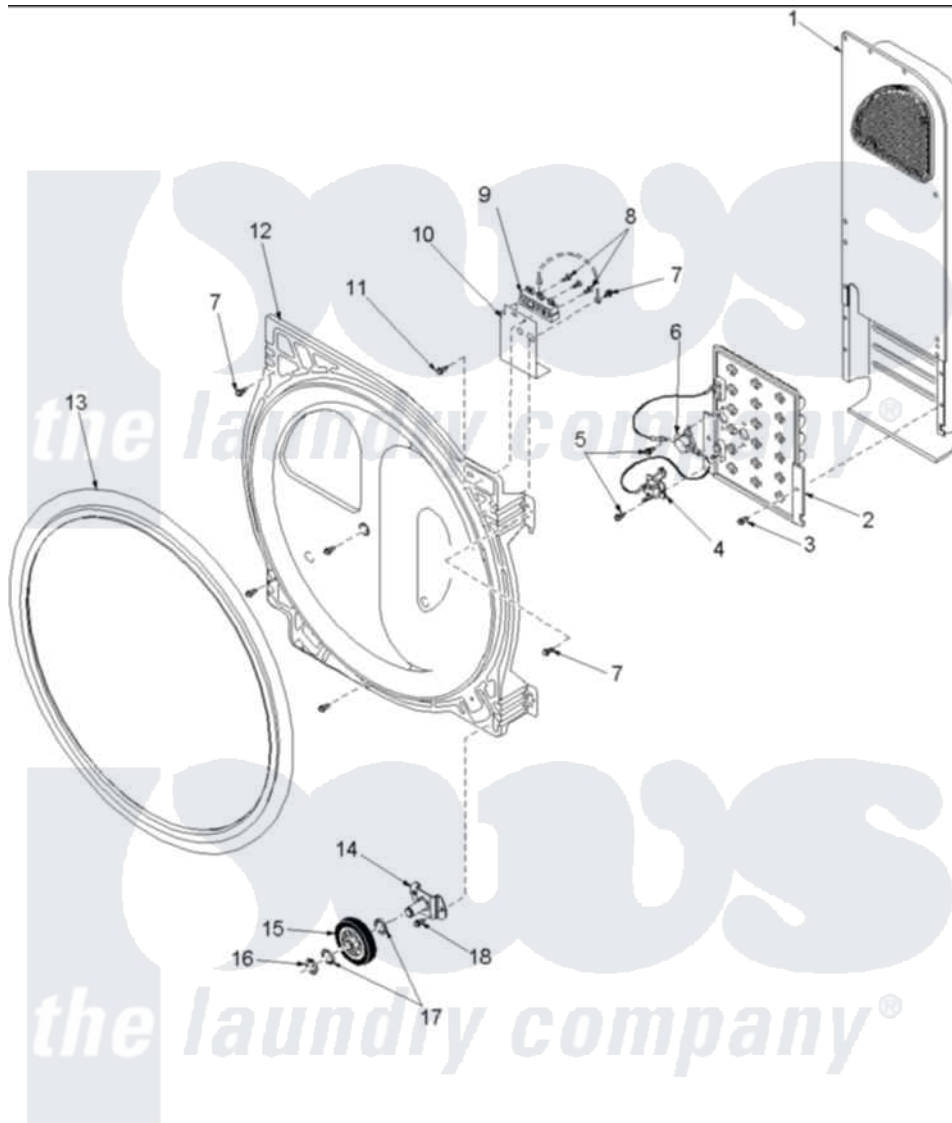

# Amana ALE643RCW (BOM: PALE643RCW) 07 - REAR BULKHEAD, ROLLERS & AIR DUCT

Amana Residential Amana ALE643RCW (BOM: PALE643RCW) Dryer Parts Parts Diagram 07 - REAR BULKHEAD, ROLLERS & AIR DUCT

[Click on the part number to view part](#)

Item	Original Part Number	Replaced By	Status	Part Description
1	<a href="#">503605</a>			Assembly, Heater Duct
2	61195	<a href="#">61927</a>		Heater Assembly
4	<a href="#">40113801</a>			Fuse, Thermal
5	23222	<a href="#">3177991</a>		Screw
6	Y62641	<a href="#">W10116735</a>		Thermistor-Fix
7	<a href="#">20530</a>			Screw, 10-24 x 3/8 Hex
8	Y61199	<a href="#">3400094</a>		Screw, 10-32 X 3/8
9	<a href="#">61923</a>			Block, Terminal
10	40111601	<a href="#">Y504185</a>		Shield, Terminal Block
11	<a href="#">501285</a>			Screw, No.12 X 9/16-Pla
12	504802		Not Available	BLKHD, REAR (STN STEEL)
13	501801	<a href="#">37001132</a>		Seal, Cylinder
14	<a href="#">40113601</a>			Assembly, Roller Brkt
15	500214	<a href="#">37001042</a>		Assembly, Cylinder Roller
16	<a href="#">23748</a>			Ring, Retaining