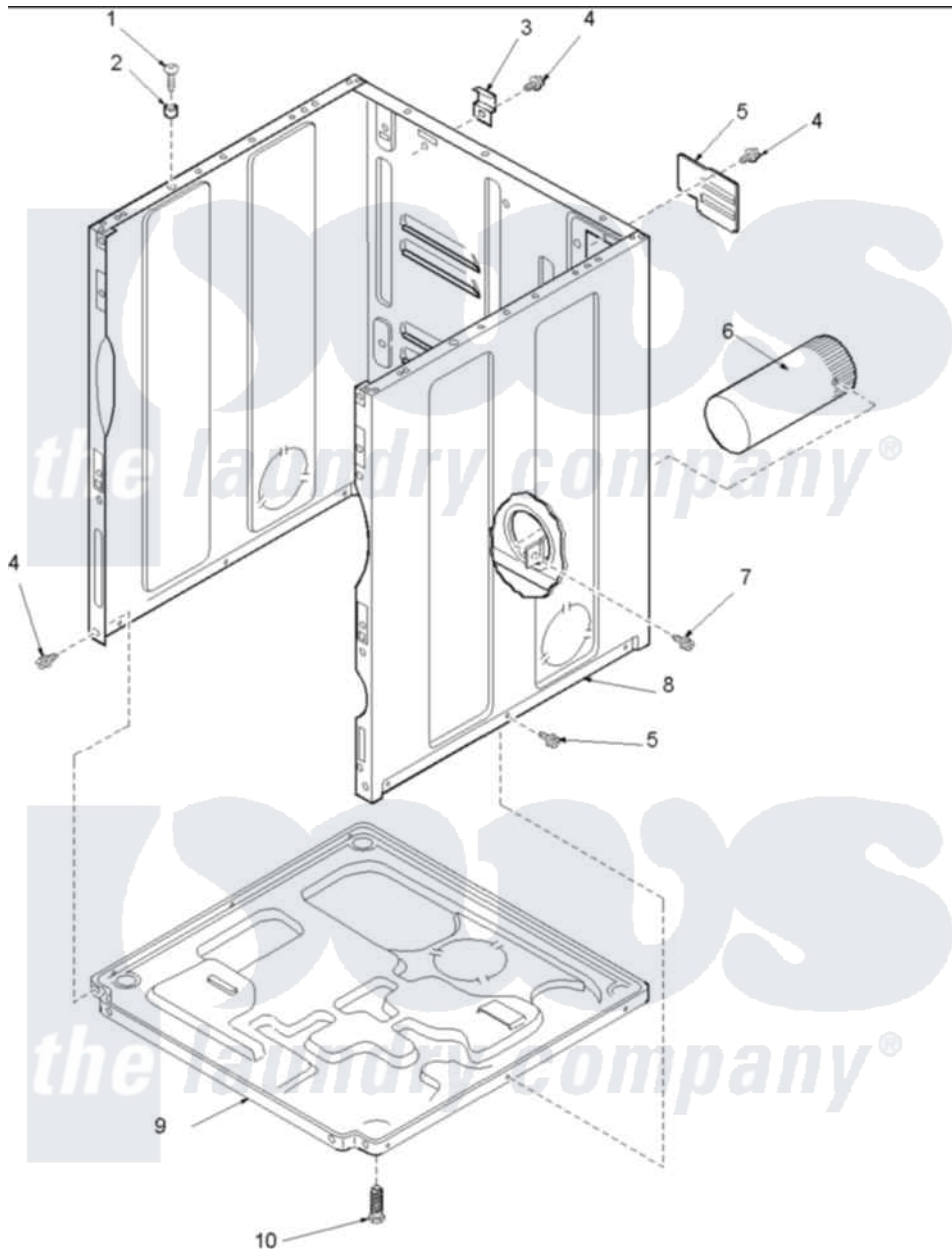

# Amana ALE665SAC (BOM: PALE665SAC) 01 - CABINET AND BASE

Amana Residential Amana ALE665SAC (BOM: PALE665SAC) Dryer Parts Parts Diagram 01 - CABINET AND BASE  
 Click on the part number to view part

Item	Original Part Number	Replaced By	Status	Part Description
2	<a href="#">505187</a>			Locator, Panel
3	<a href="#">500003</a>			Hinge, Top
5	<a href="#">503293</a>			Plate, Access Cover
6	<a href="#">505518</a>			Duct, Exhaust
8	40076402C	<a href="#">40076402CP</a>		Cabinet, Dryer And Washer
9	<a href="#">500070</a>			Base, Dryer
10	<a href="#">Y500101</a>			Leg, Leveling