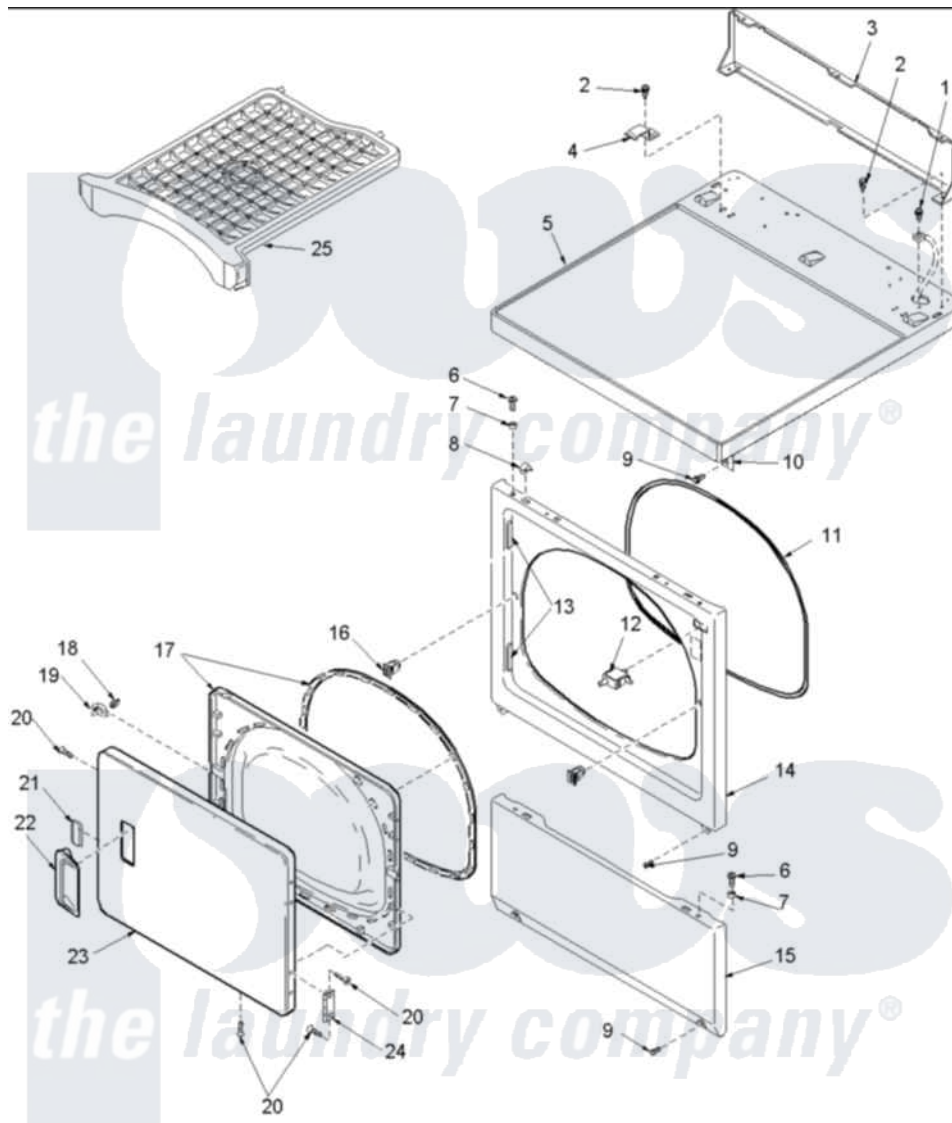

Amana ALE665SAC (BOM: PALE665SAC) 03 - DOOR AND FRONT, ACCESS, AND TOP PANEL

Amana Residential Amana ALE665SAC (BOM: PALE665SAC) Dryer Parts Parts Diagram 03 - DOOR AND FRONT, ACCESS, AND TOP PANEL
 Click on the part number to view part

Item	Original Part Number	Replaced By	Status	Part Description
3	500343		Not Available	PANEL,BACK(HOME HOOD)
4	Y503876			Clip, Hold Down
5	40070201C	37001033		Panel, Top
6	32671	Y014874		Screw, Idler Arm And Sleeve
7	505187			Locator, Panel
8	56080	22001650		Fastener, Spring
10	500084	40130801		Bracket, Top Mount
11	504005	511056		Seal Front Panel
12	Y504570	W10169313		Switch-Dor
13	503126			Plug, Hinge Hole
14	503639C	503656CP		Panel, Front
15	40045302C	40045301CP		Panel, Access
16	54660	LA-1003		Door Catch Kit
17	503643W	37001028		Seal And Liner, Assembly
18	500039	510181		Strike Doormetal