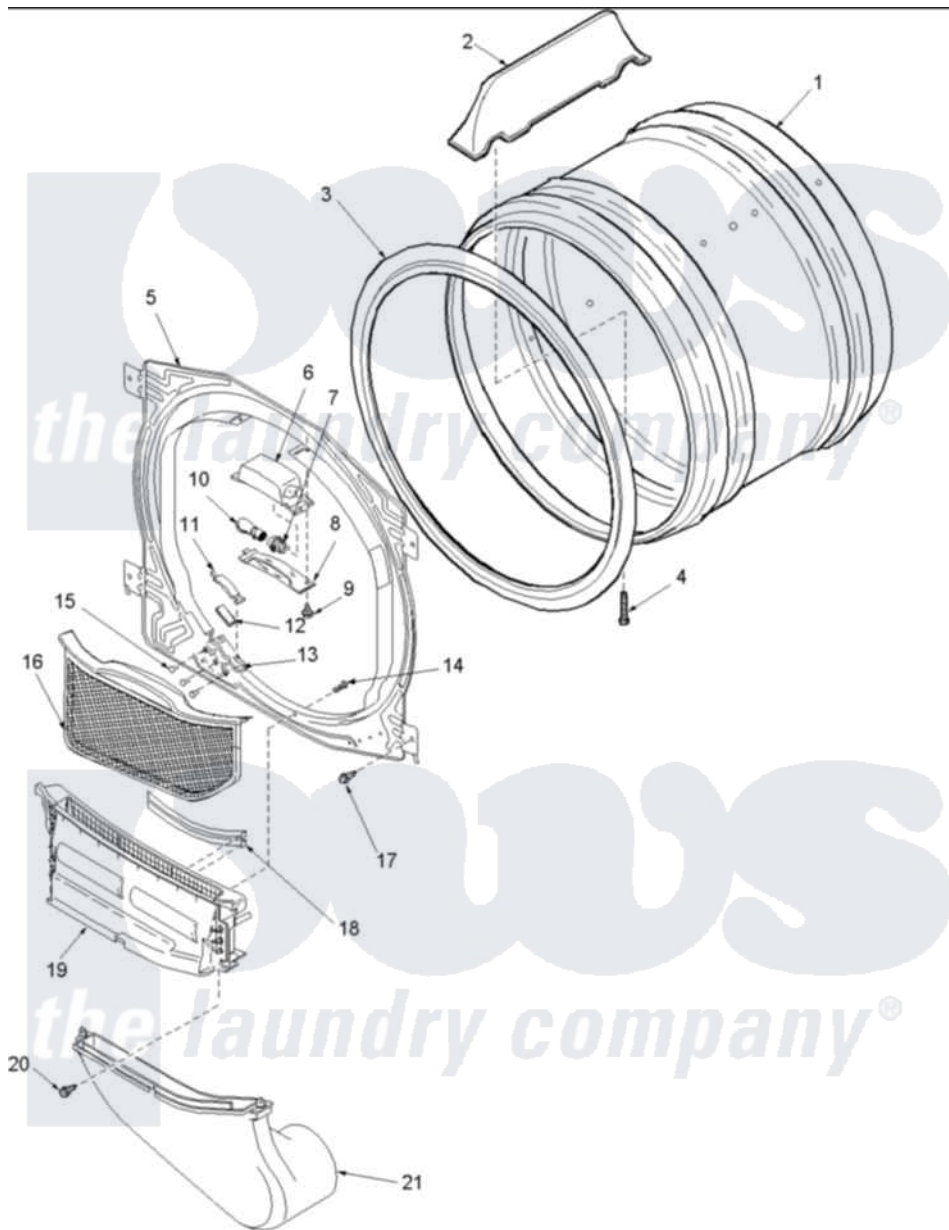

Amana ALE665SAC (BOM: PALE665SAC) 04 - FRONT BULKHEAD, AIR DUCT & CYLINDER

Amana Residential Amana ALE665SAC (BOM: PALE665SAC) Dryer Parts Parts Diagram 04 - FRONT BULKHEAD, AIR DUCT & CYLINDER
 Click on the part number to view part

Item	Original Part Number	Replaced By	Status	Part Description
1	Y504468		Not Available	ASSY CYLINDER
2	503703	12002559		Baffle Kit
3	501801	37001132		Seal, Cylinder
4	Y62588			Screw, 10BT-12 X 1 Tap
5	503616W	503616WP		Assembly, Frt Bulkhead
6	503622	Y504452		Light Assembly
7	504458	Y504452		Light Assembly
8	40094301			Lens, Light
9	500227	505295		Screw, No.8ab-16 x 3/4 PH
10	Y60954	67001316		Bulb, Light
11	501553	37001298		Glide- Dry
"	40116501	37001298		Glide- Dry
12	500121	510189		Pad Felt
13	37001036			Bracket, Cylinder Glide
15	37001031	3370225		Screw