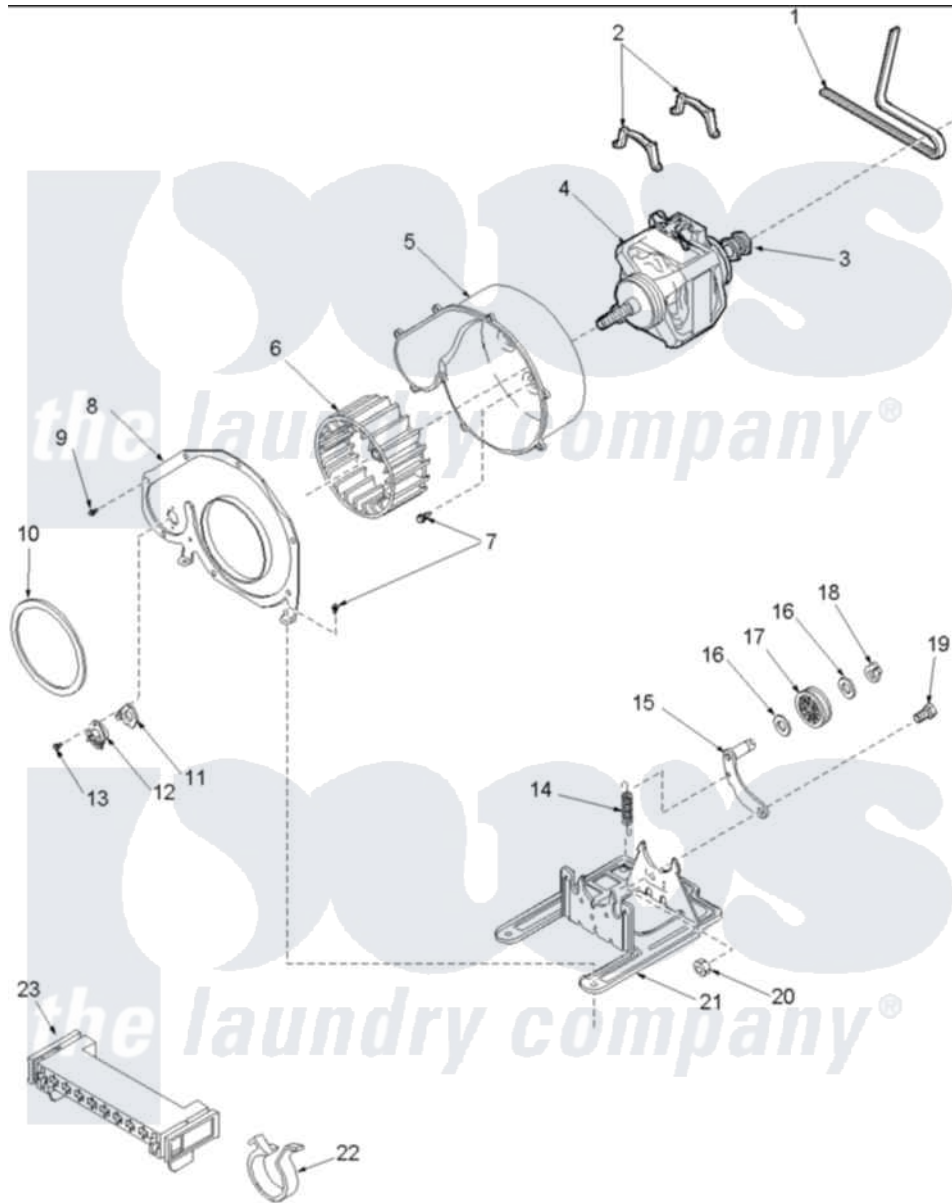

Amana ALE665SAC (BOM: PALE665SAC) 06 - MOTOR AND FAN ASSEMBLY

Amana Residential Amana ALE665SAC (BOM: PALE665SAC) Dryer Parts Parts Diagram 06 - MOTOR AND FAN ASSEMBLY

[Click on the part number to view part](#)

Item	Original Part Number	Replaced By	Status	Part Description
1	40111201			Belt, Cylinder
2	Y58047	660658		Clamp, Motor Mounting 343481 685441
3	40048501	2200376		Motor
4	40099801	2200376		Motor
5	56020			Housing, Blower
6	56000	510139P		Assembly Blower Fan Package
8	500078	511969P		Kit Blower Housing And Cover
10	40090001	37001119		Seal, Blower Housing
11	61623			Thermostat, Heater-BR
12	503979			Thermostat
13	Y33561	489464		Screw
14	56076			Spring, Idler
15	40113501	37001144		Assembly- Idler

16	52549	Washer, 501 ID X3/4 Odx
17	Y54414	Assembly, Wheel And Bearing
18	23748	Ring, Retaining
19	500824	Screw, 1/4-20 Unc Hex
20	52566	27001225 Nut, Jam Mid Lock 1/4-20
21	503613	Mount, Motor
23	500338	Housing-10 Position