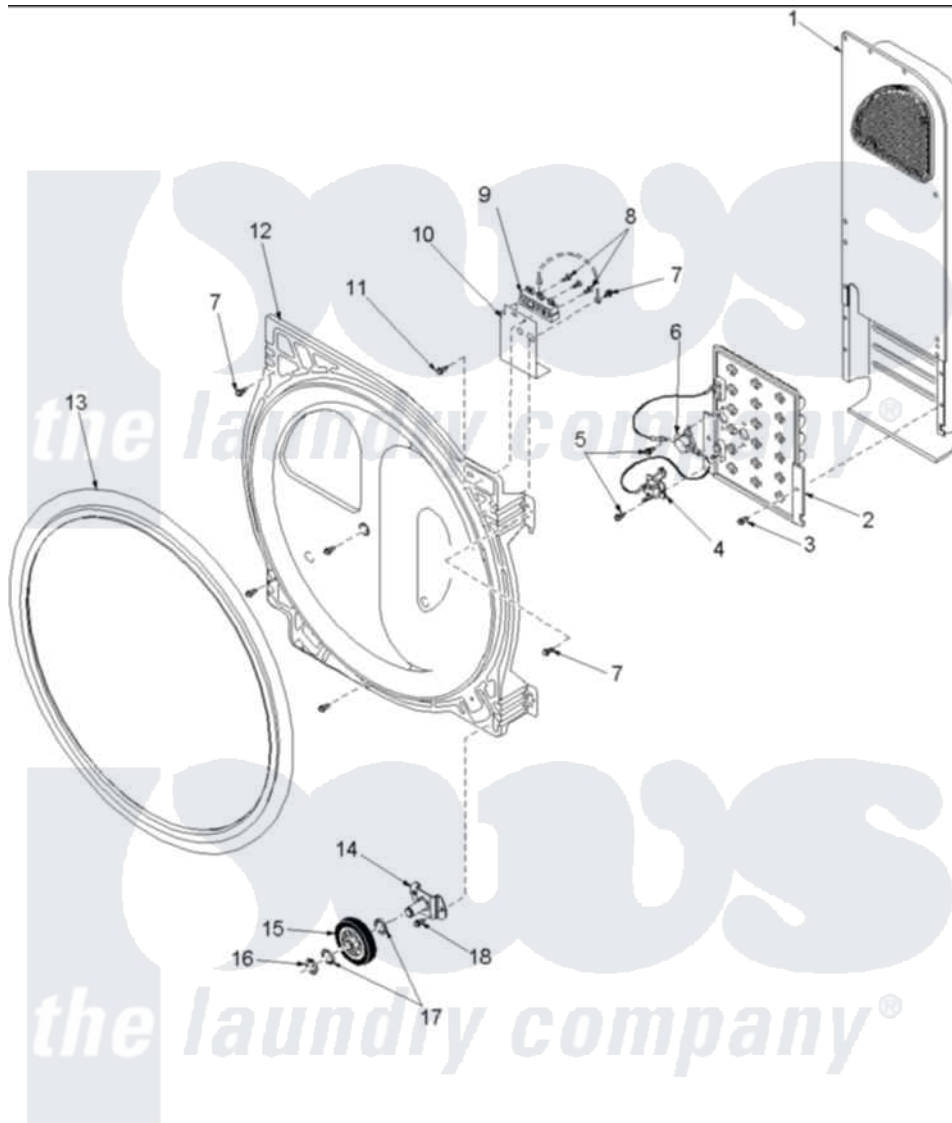

Amana ALE665SAC (BOM: PALE665SAC) 07 - REAR BULKHEAD, ROLLERS & AIR DUCT

Amana Residential Amana ALE665SAC (BOM: PALE665SAC) Dryer Parts Parts Diagram 07 - REAR BULKHEAD, ROLLERS & AIR DUCT

[Click on the part number to view part](#)

Item	Original Part Number	Replaced By	Status	Part Description
1	503605			Assembly, Heater Duct
2	Y503978			Assembly, Heater Kit
4	40113801			Fuse, Thermal
5	23222	3177991		Screw
6	Y504237			Thermostat, Limit
7	20530			Screw, 10-24 x 3/8 Hex
8	Y61199	3400094		Screw, 10-32 X 3/8
9	61923			Block, Terminal
10	40111601	Y504185		Shield, Terminal Block
11	501285			Screw, No.12 X 9/16-Pla
12	504802		Not Available	BLKHD, REAR (STN STEEL)
13	501801	37001132		Seal, Cylinder
14	500155	40113601		Assembly, Roller Brkt
15	500214	37001042		Assembly, Cylinder Roller
16	23748			Ring, Retaining