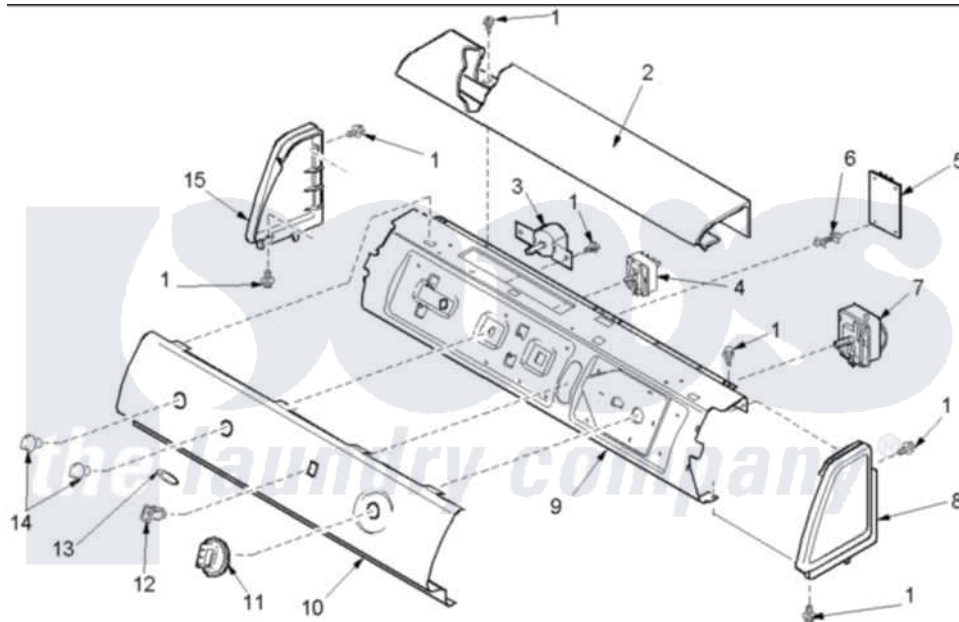

Amana ALE866SAC (BOM: PALE866SAC) 02 - CONTROL PANEL

Amana Residential Amana ALE866SAC (BOM: PALE866SAC) Dryer Parts Parts Diagram 02 - CONTROL PANEL
 Click on the part number to view part

Item	Original Part Number	Replaced By	Status	Part Description
2	503674C			Cover, Top
3	62173			Switch, Temperature Select
4	504166			Switch, Signal
5	40084301			Assembly, Moist Sensor Board
6	501523			Support, Circuit Board
7	40112801	R0000411		Timer
8	40012701C		Not Available	ENDCAP (RT-BSQ)
9	40039611			Panel, Support
10	40092501C			Panel, Graphic
11	40013601C			Assembly, Timer Knob
12	38424L	38424W		Switch, Rocker
13	40083301			Medallion
14	40013401C			Assembly, Selector Knob
15	40012702C		Not Available	ENDCAP (LT-BSQ)
NI	40092601	37001006		Harness, Wire Moisture Sensor