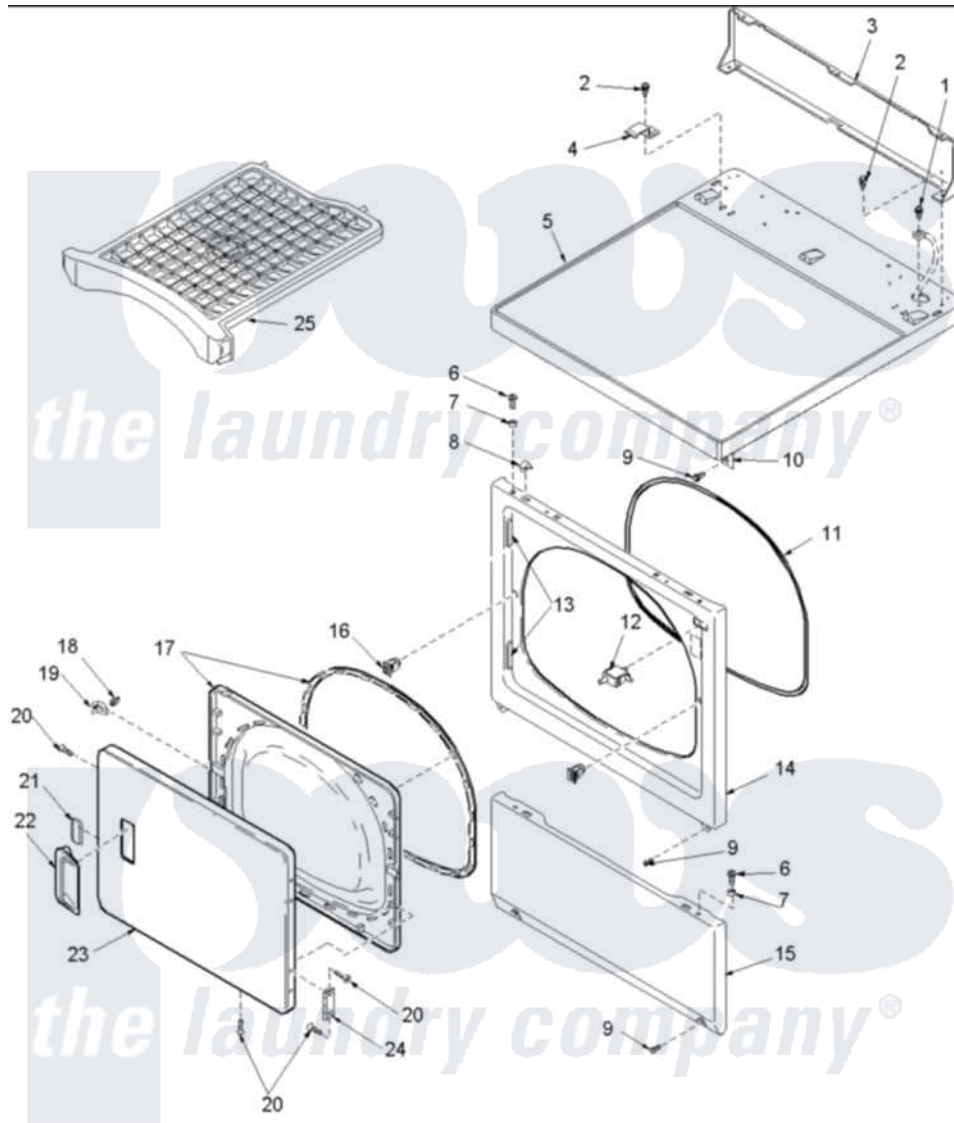

Amana ALE866SAC (BOM: PALE866SAC) 03 - DOOR AND FRONT, ACCESS, AND TOP PANEL

Amana Residential Amana ALE866SAC (BOM: PALE866SAC) Dryer Parts Parts Diagram 03 - DOOR AND FRONT, ACCESS, AND TOP PANEL
 Click on the part number to view part

Item	Original Part Number	Replaced By	Status	Part Description
3	500343		Not Available	PANEL,BACK(HOME HOOD)
4	Y503876			Clip, Hold Down
5	40070201C	37001033		Panel, Top
6	32671	Y014874		Screw, Idler Arm And Sleeve
7	505187			Locator, Panel
8	56080	22001650		Fastener, Spring
10	500084	40130801		Bracket, Top Mount
11	504005	511056		Seal Front Panel
12	Y504570	W10169313		Switch-Dor
13	503126			Plug, Hinge Hole
14	503639C	503656CP		Panel, Front
15	40045302C	40045301CP		Panel, Access
16	54660	LA-1003		Door Catch Kit
17	503643W	37001028		Seal And Liner, Assembly
18	500039	510181		Strike Doormetal