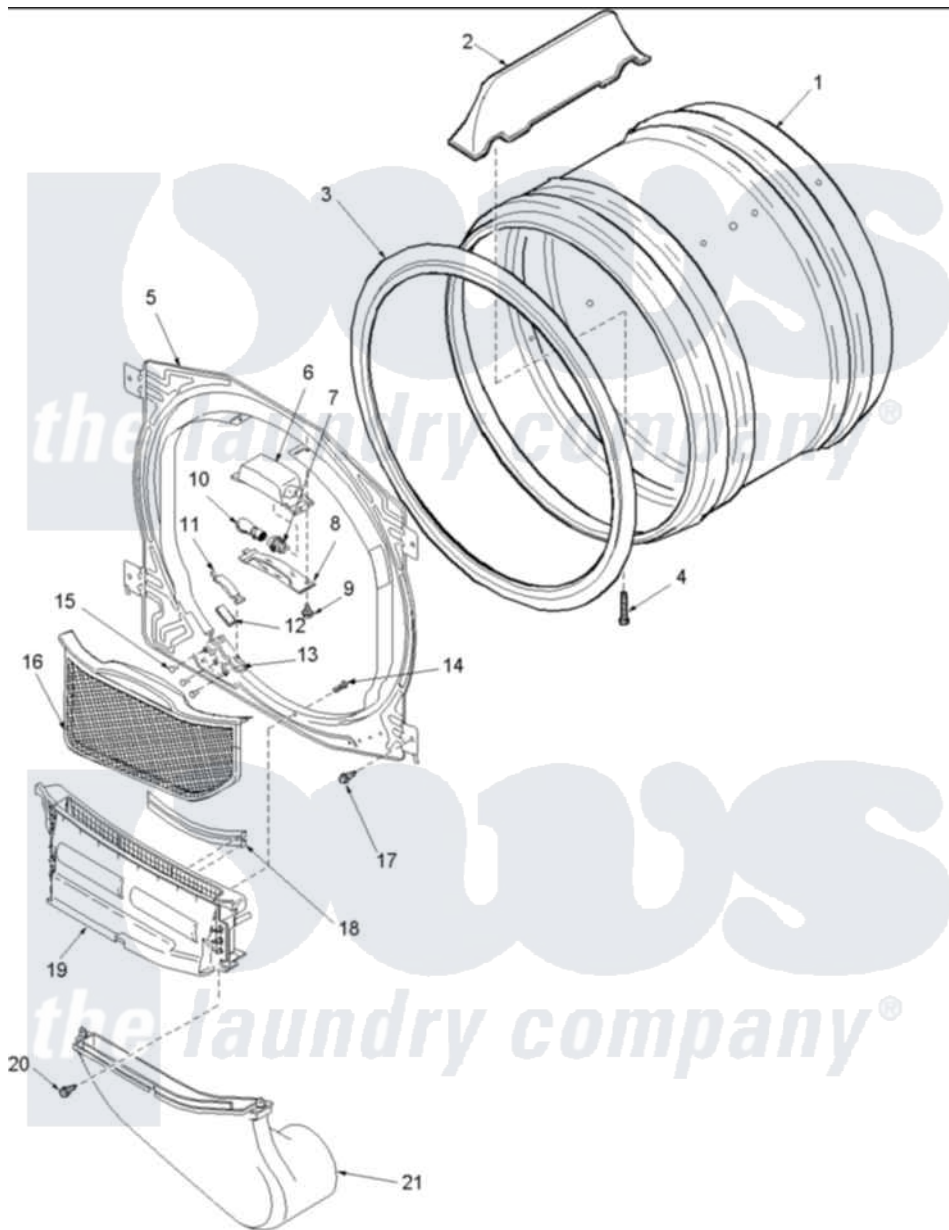

Amana ALE866SAC (BOM: PALE866SAC) 04 - FRONT BULKHEAD, AIR DUCT & CYLINDER

Amana Residential Amana ALE866SAC (BOM: PALE866SAC) Dryer Parts Parts Diagram 04 - FRONT BULKHEAD, AIR DUCT & CYLINDER
 Click on the part number to view part

Item	Original Part Number	Replaced By	Status	Part Description
1	503603		Not Available	ASSY CYLINDER
2	503703	12002559		Baffle Kit
3	501801	37001132		Seal, Cylinder
4	Y62588			Screw, 10BT-12 X 1 Tap
5	503616W	503616WP		Assembly, Frt Bulkhead
6	503622	Y504452		Light Assembly
7	504458	Y504452		Light Assembly
8	40094301			Lens, Light
9	500227	505295		Screw, No.8ab-16 x 3/4 PH
10	Y60954	67001316		Bulb, Light
11	40116501	37001298		Glide- Dry
12	500121	510189		Pad Felt
13	37001036			Bracket, Cylinder Glide
15	37001031	3370225		Screw
16	Y503627	37001142		Filter, Lint