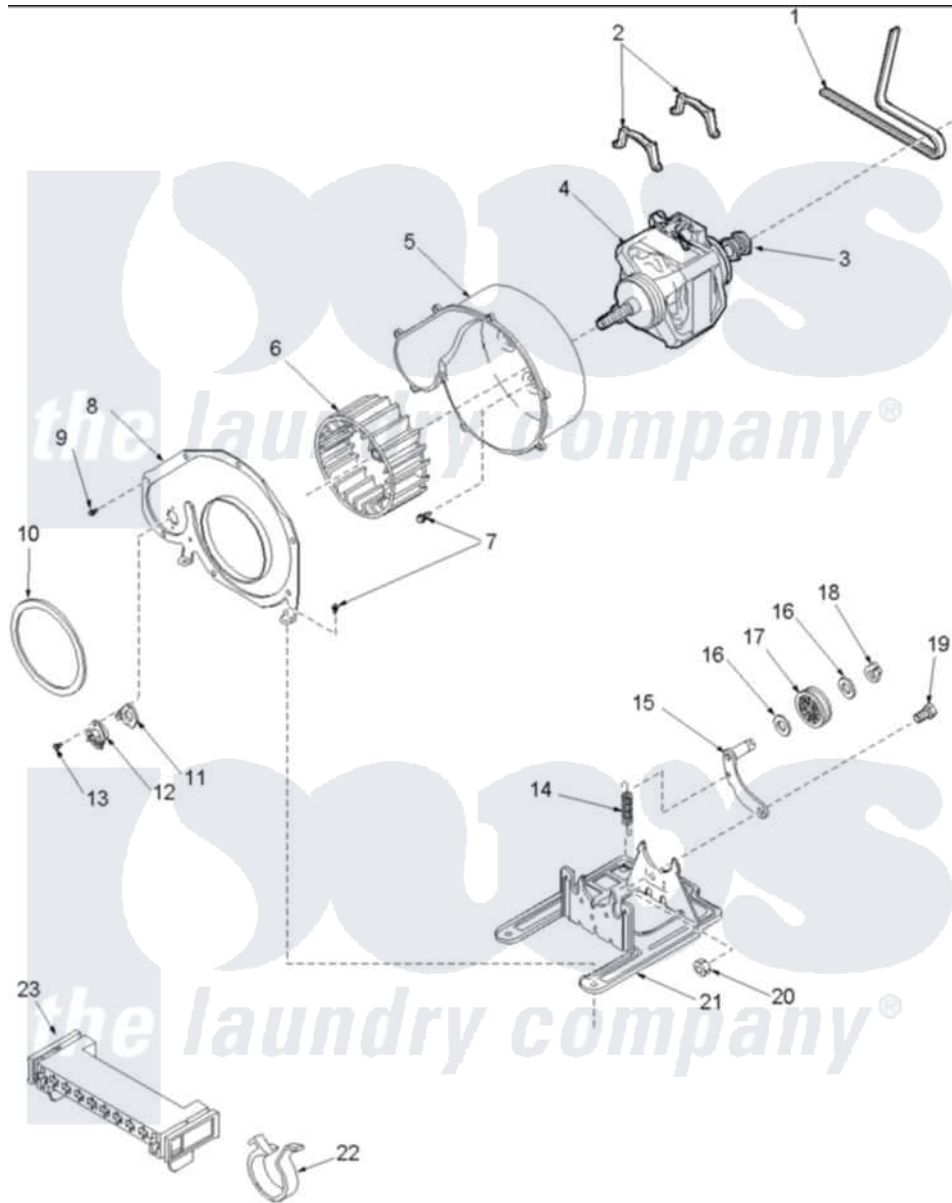

Amana ALE866SAC (BOM: PALE866SAC) 06 - MOTOR AND FAN ASSEMBLY

Amana Residential Amana ALE866SAC (BOM: PALE866SAC) Dryer Parts Parts Diagram 06 - MOTOR AND FAN ASSEMBLY

[Click on the part number to view part](#)

Item	Original Part Number	Replaced By	Status	Part Description
1	40111201			Belt, Cylinder
2	Y58047	660658		Clamp, Motor Mounting 343481 685441
3	40048501	2200376		Motor
4	40099801	2200376		Motor
5	56020			Housing, Blower
6	56000	510139P		Assembly Blower Fan Package
8	500078	511969P		Kit Blower Housing And Cover
10	40090001	37001119		Seal, Blower Housing
11	61623			Thermostat, Heater-BR
12	503979			Thermostat
13	31260			Screw, No.8 X 3/8 Ind H
14	56076			Spring, Idler
15	500269	37001287		Assembly, Idler Lever/Shaft/Pulley

16	52549	Washer, 501 ID X3/4 Odx
17	Y54414	Assembly, Wheel And Bearing
18	23748	Ring, Retaining
19	500824	Screw, 1/4-20 Unc Hex
20	52566	27001225 Nut, Jam Mid Lock 1/4-20
21	503613	Mount, Motor
23	500338	Housing-10 Position