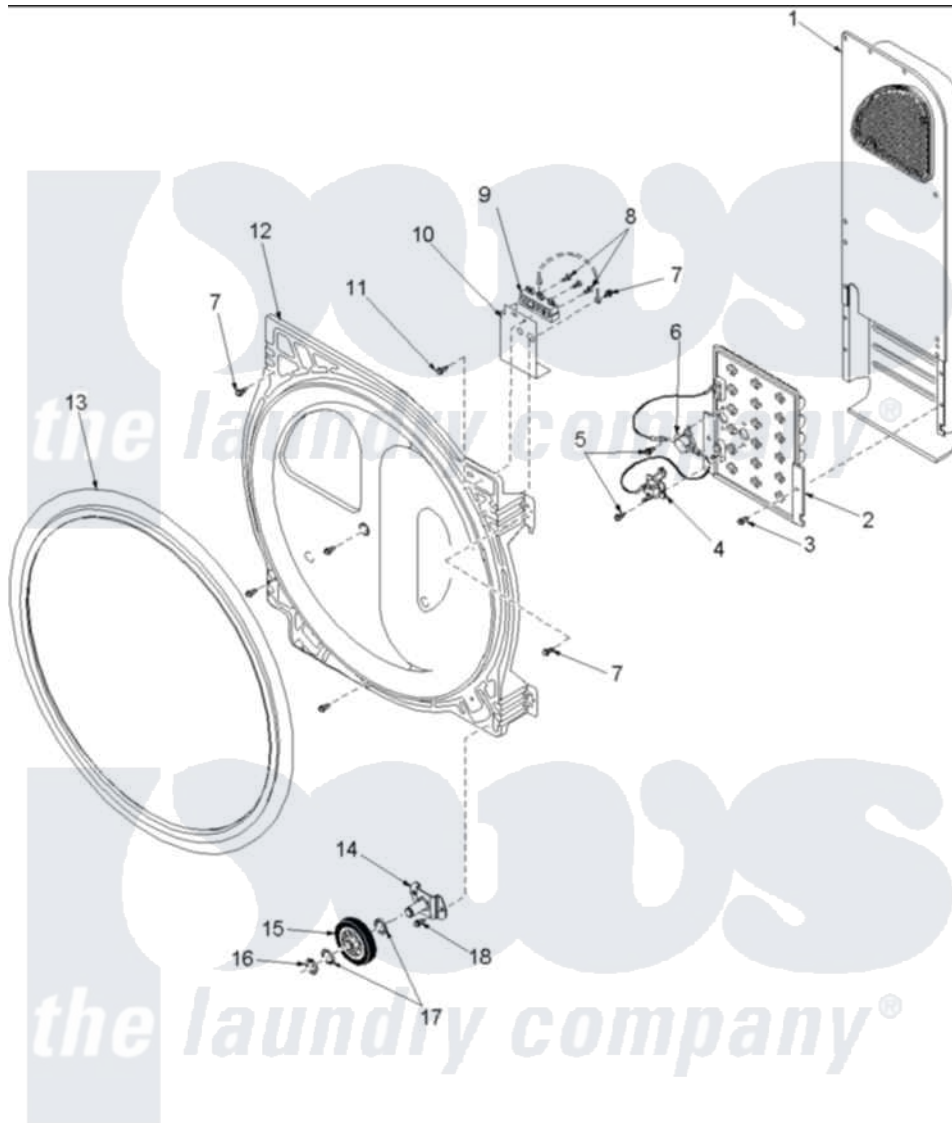

Amana ALE866SAC (BOM: PALE866SAC) 07 - REAR BULKHEAD, ROLLERS & AIR DUCT

Amana Residential Amana ALE866SAC (BOM: PALE866SAC) Dryer Parts Parts Diagram 07 - REAR BULKHEAD, ROLLERS & AIR DUCT

[Click on the part number to view part](#)

Item	Original Part Number	Replaced By	Status	Part Description
1	503605			Assembly, Heater Duct
2	Y503978			Assembly, Heater Kit
4	40113801			Fuse, Thermal
6	Y504237			Thermostat, Limit
7	20530			Screw, 10-24 x 3/8 Hex
8	Y61199	3400094		Screw, 10-32 X 3/8
9	61923			Block, Terminal
10	40111601	Y504185		Shield, Terminal Block
11	501285			Screw, No.12 X 9/16-Pla
12	504802		Not Available	BLKHD, REAR (STN STEEL)
13	501801	37001132		Seal, Cylinder
14	40113601			Assembly, Roller Brkt
15	500214	37001042		Assembly, Cylinder Roller
16	23748			Ring, Retaining
17	Y504082			Washer, Wave