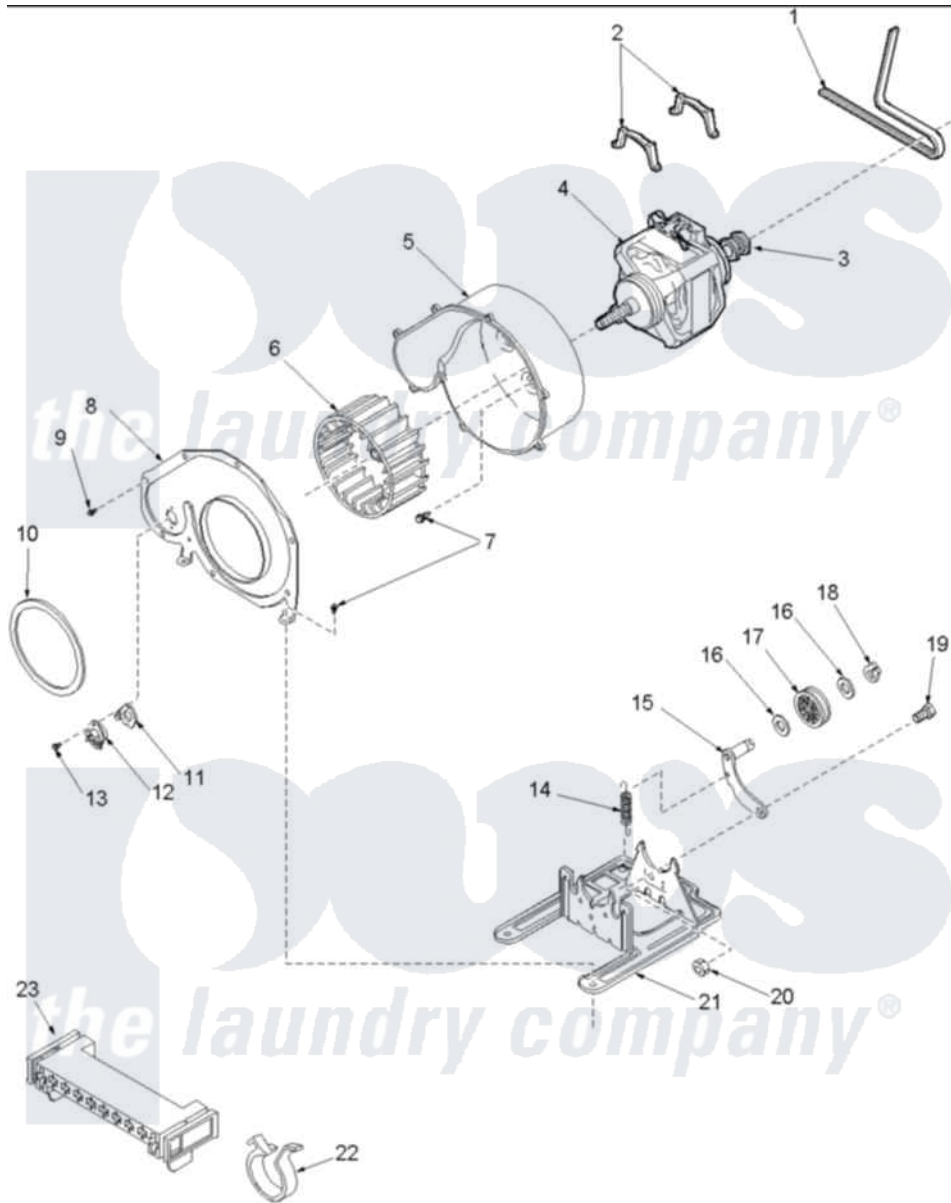

Amana ALE866SAW (BOM: PALE866SAW) 06 - MOTOR AND FAN ASSEMBLY

Amana Residential Amana ALE866SAW (BOM: PALE866SAW) Dryer Parts Parts Diagram 06 - MOTOR AND FAN ASSEMBLY

[Click on the part number to view part](#)

Item	Original Part Number	Replaced By	Status	Part Description
1	40111201			Belt, Cylinder
2	Y58047	660658		Clamp, Motor Mounting 343481 685441
3	40048501	2200376		Motor
4	40099801	2200376		Motor
5	56020			Housing, Blower
6	56000	510139P		Assembly Blower Fan Package
8	500078	511969P		Kit Blower Housing And Cover
10	40090001	37001119		Seal, Blower Housing
11	61623			Thermostat, Heater-BR
12	503979			Thermostat
13	31260			Screw, No.8 X 3/8 Ind H
14	56076			Spring, Idler
15	500269	37001287		Assembly, Idler Lever/Shaft/Pulley

16	52549	Washer, 501 ID X3/4 Odx
17	Y54414	Assembly, Wheel And Bearing
18	23748	Ring, Retaining
19	500824	Screw, 1/4-20 Unc Hex
20	52566	27001225 Nut, Jam Mid Lock 1/4-20
21	503613	Mount, Motor
23	500338	Housing-10 Position