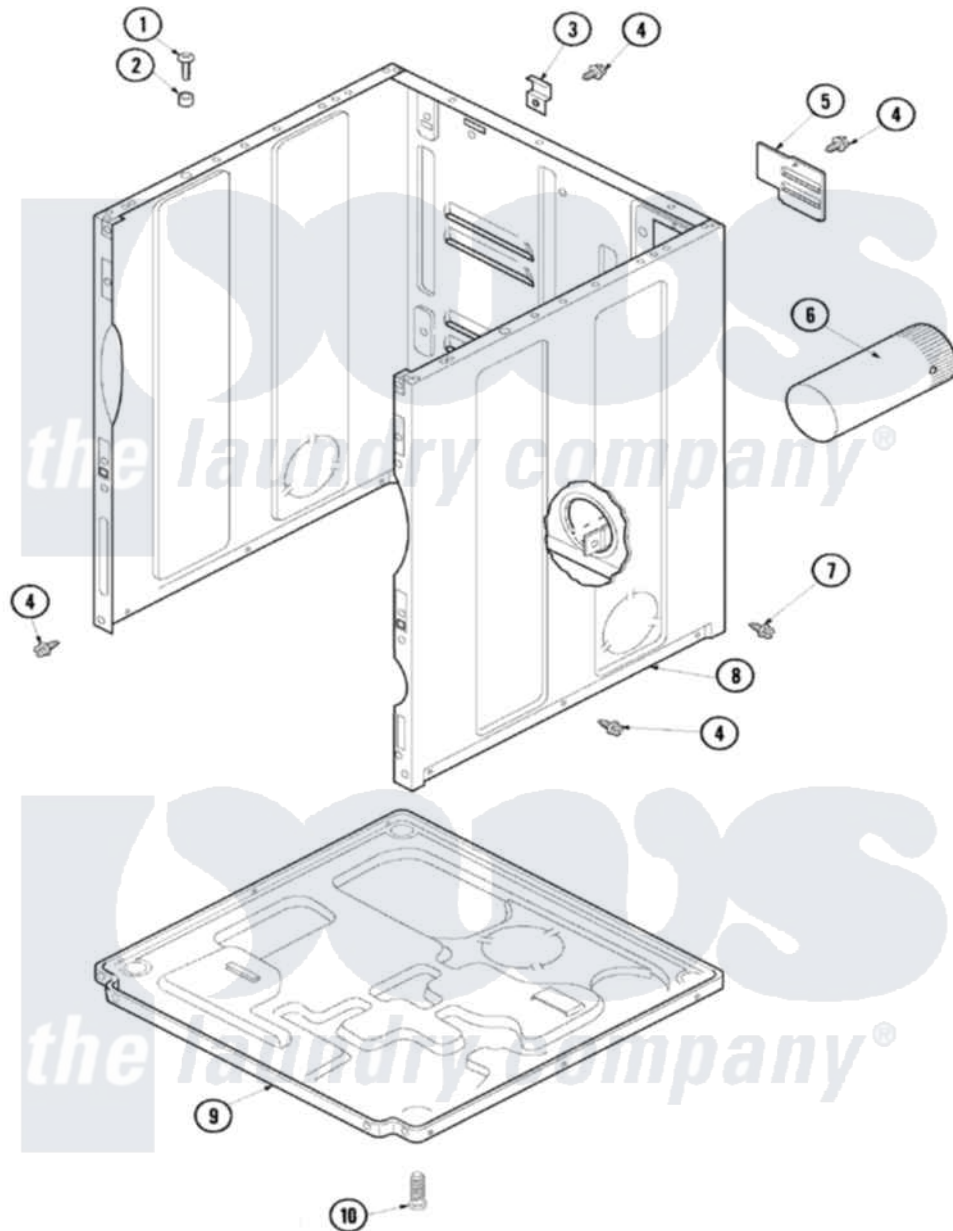

# Amana ALE866SBC 01 - CABINET & BASE

Amana Residential Amana ALE866SBC Dryer Parts Parts Diagram 01 - CABINET & BASE  
 Click on the part number to view part

Item	Original Part Number	Replaced By	Status	Part Description
1	32671	<a href="#">Y014874</a>		Screw, Idler Arm And Sleeve
2	<a href="#">505187</a>			Locator, Panel
3	<a href="#">500003</a>			Hinge, Top
4	503661	<a href="#">27001200</a>		Screw
5	500114	<a href="#">510903</a>		Plate Access Panel
6	<a href="#">505518</a>			Duct, Exhaust
7	<a href="#">503688</a>			Screw, 10B-16 X .34 I
8	<a href="#">40076402CP</a>			Cabinet, Dryer And Washer
9	<a href="#">500070</a>			Base, Dryer
10	<a href="#">Y500101</a>			Leg, Leveling