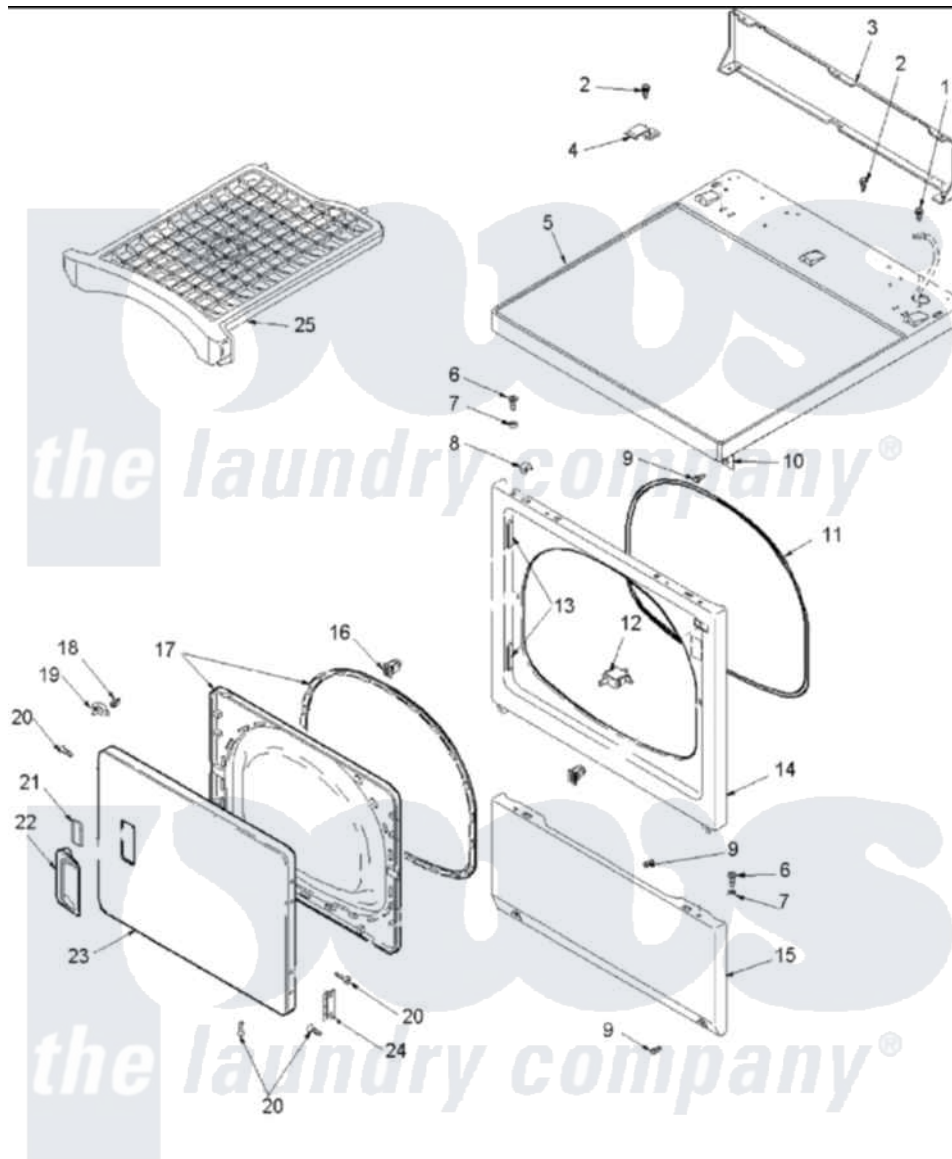

Amana ALE866SBC 03 - DOOR & FRONT, ACCESS & TOP PANELS

Amana [Residential Amana ALE866SBC Dryer Parts](#) Parts Diagram 03 - DOOR & FRONT, ACCESS & TOP PANELS
 Click on the part number to view part

Item	Original Part Number	Replaced By	Status	Part Description
1	503688			Screw, 10B-16 X .34 I
2	501086	90767		Screw, 8A X 3/8 HeX Washer Head Tapping
3	40121401			Panel, Home Hood Back
4	Y503876			Clip, Hold Down
5	40070301CP	37001033		Panel, Top
6	32671	Y014874		Screw, Idler Arm And Sleeve
7	505187			Locator, Panel
8	56080	22001650		Fastener, Spring
9	503661	27001200		Screw
10	500084	40130801		Bracket, Top Mount
11	504005	511056		Seal Front Panel
12	Y504570	W10169313		Switch-Dor
13	503126			Plug, Hinge Hole
14	503656CP			Panel, Front
15	40045301CP			Panel, Access
16	54660	LA-1003		Door Catch Kit

17	37001028		Seal And Liner, Assembly
"	503643W	37001028	Seal And Liner, Assembly
18	500039	510181	Strike Doormetal
19	500223	40116201	Bracket, Door Strike
20	500226		Screw, 8b-16 x 5/8 Tap
21	W10124350	Not Available	NOT REQUIRED PART OR SEE NOTE
"	505328		Wedge, Door Handle
22	503646C	Not Available	PULL, DOOR (BSQ)
"	37001047		Handle, Door
23	37001034		Door, Dryer
"	503654CP	12002135	Door Handle
24	Y503676		Hinge, Door And Top
25	Y504105	Y504105A	Rack-Dry