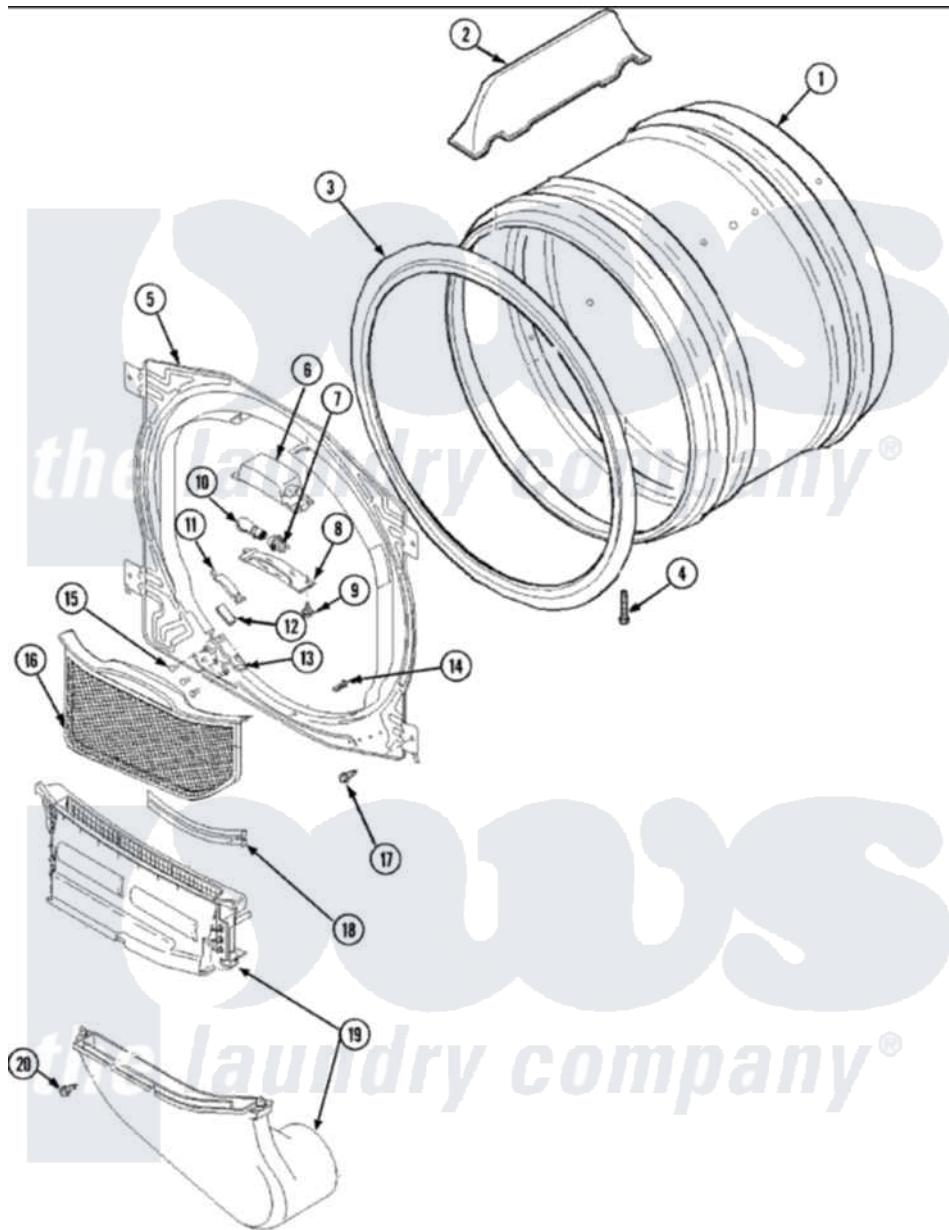

Amana ALE866SBC 04 - FRONT BULKHEAD, AIR DUCT & DRUM

Amana [Residential Amana ALE866SBC Dryer Parts](#) Parts Diagram 04 - FRONT BULKHEAD, AIR DUCT & DRUM
 Click on the part number to view part

Item	Original Part Number	Replaced By	Status	Part Description
1	504468P		Not Available	CYLINDER ASSEMBLY (STAINLESS)
2	503703	12002559		Baffle Kit
3	501801	37001132		Seal, Cylinder
4	Y62588			Screw, 10BT-12 X 1 Tap
5	503616WP			Assembly, Frt Bulkhead
6	503622	Y504452		Light Assembly
7	Y504452			Light Assembly
8	40094301			Lens, Light
9	500227	505295		Screw, No.8ab-16 x 3/4 PH
10	Y60954	67001316		Bulb, Light
11	40116501	37001298		Glide- Dry
12	500121	510189		Pad Felt
13	37001036			Bracket, Cylinder Glide
14	500226			Screw, 8b-16 x 5/8 Tap
15	37001031	3370225		Screw
16	40124401	37001142		Filter, Lint

17	503688		Screw, 10B-16 X .34 I
18	503625		Sensor, Moisture
19	40124501	37001141	Air Duct Assembly
20	501285		Screw, No.12 X 9/16-Pla