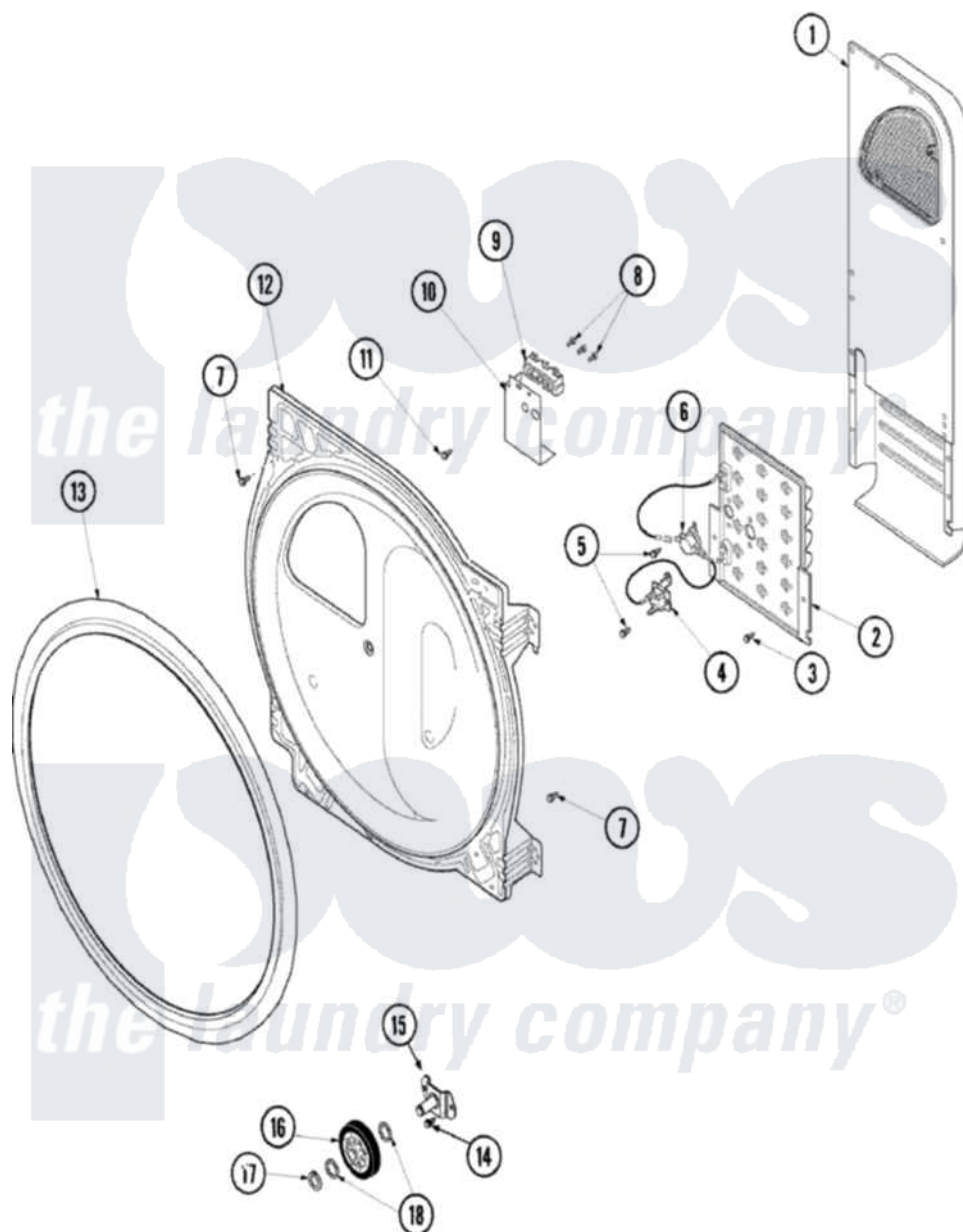

Amana ALE866SBC 06 - REAR BULKHEAD, AIR DUCT, HEATER & ROLLER

Amana Residential Amana ALE866SBC Dryer Parts Parts Diagram 06 - REAR BULKHEAD, AIR DUCT, HEATER & ROLLER

[Click on the part number to view part](#)

Item	Original Part Number	Replaced By	Status	Part Description
1	503605			Assembly, Heater Duct
2	Y503978			Assembly, Heater Kit
3	503688			Screw, 10B-16 X .34 I
4	40113801			Fuse, Thermal
5	23222	3177991		Screw
6	Y504237			Thermostat, Limit
7	20530			Screw, 10-24 x 3/8 Hex
8	Y61199	3400094		Screw, 10-32 X 3/8
9	61923			Block, Terminal
10	Y504185			Shield, Terminal Block
11	501285			Screw, No.12 X 9/16-Pla
12	502614WP			Bulkhead, Rear
13	501801	37001132		Seal, Cylinder
14	503688			Screw, 10B-16 X .34 I
15	40113601			Assembly, Roller Brkt

16 500214

[37001042](#)

Assembly, Cylinder Roller

17 [23748](#)

Ring, Retaining

18 [52549](#)

Washer, 501 ID X3/4 Odx