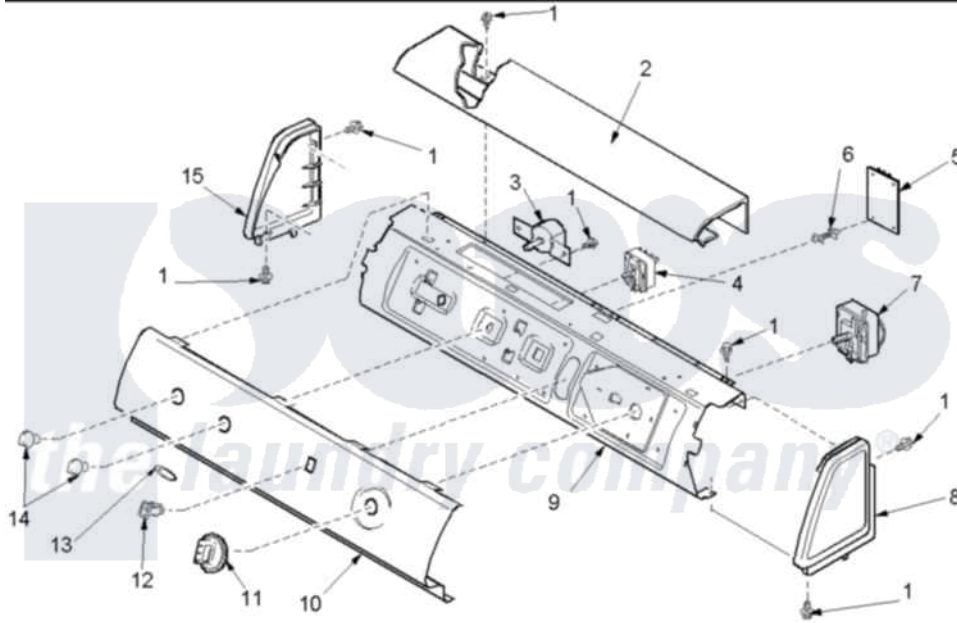

Amana ALE866SBC (BOM: PALE866SBC) 02 - CONTROL PANEL

Amana Residential Amana ALE866SBC (BOM: PALE866SBC) Dryer Parts Parts Diagram 02 - CONTROL PANEL
 Click on the part number to view part

Item	Original Part Number	Replaced By	Status	Part Description
2	503674C			Cover, Top
3	62173			Switch, Temperature Select
4	504166			Switch, Signal
5	40084301			Assembly, Moist Sensor Board
6	501523			Support, Circuit Board
7	40112801	R0000411		Timer
8	40012701C		Not Available	ENDCAP (RT-BSQ)
9	40039611			Panel, Support
10	40092501C			Panel, Graphic
11	40013601C			Assembly, Timer Knob
12	38424L	38424W		Switch, Rocker
13	40083301			Medallion
14	40013401C			Assembly, Selector Knob
15	40012702C		Not Available	ENDCAP (LT-BSQ)
NI	40092601	37001006		Harness, Wire Moisture Sensor