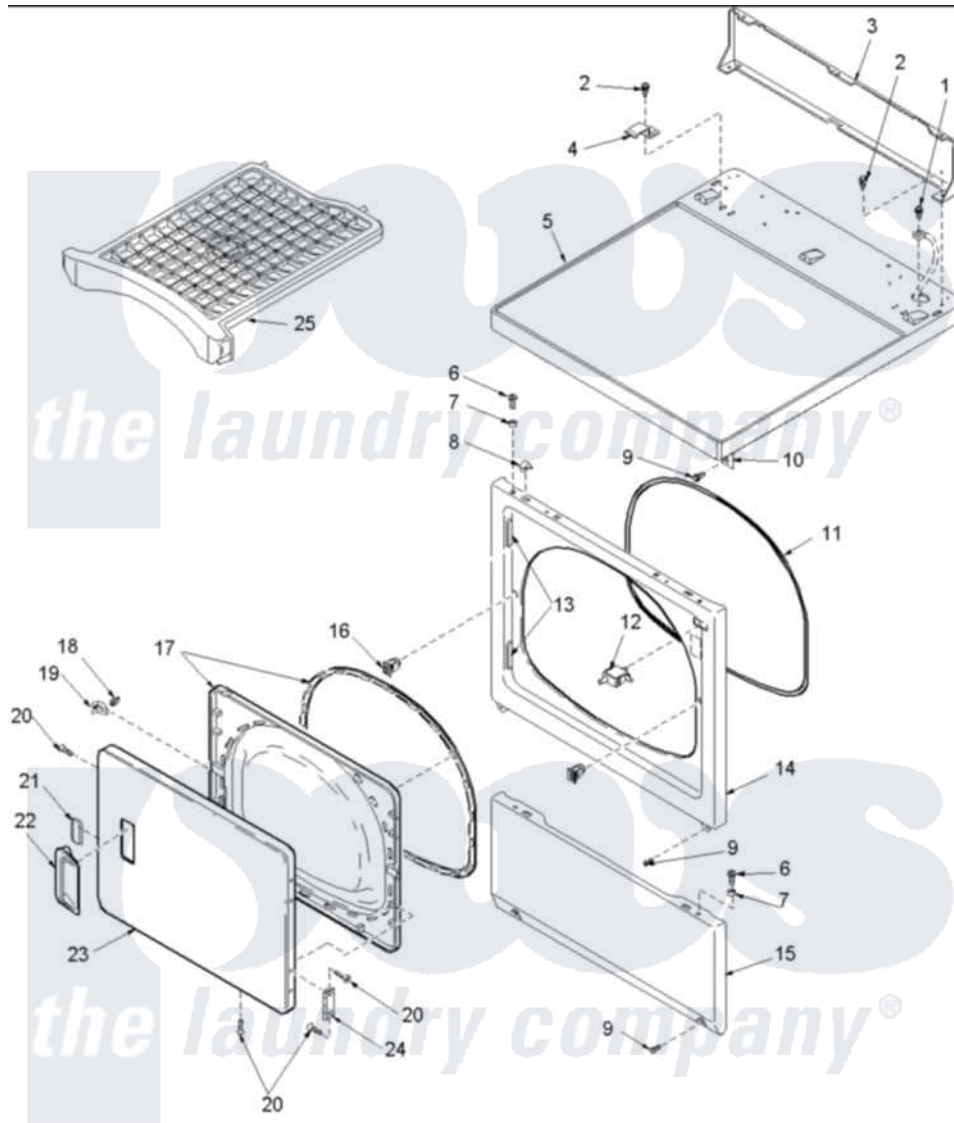

Amana ALE866SBC (BOM: PALE866SBC) 03 - DOOR AND FRONT, ACCESS, AND TOP PANEL

Amana [Residential Amana ALE866SBC \(BOM: PALE866SBC\) Dryer Parts](#) Parts Diagram 03 - DOOR AND FRONT, ACCESS, AND TOP PANEL
 Click on the part number to view part

Item	Original Part Number	Replaced By	Status	Part Description
3	40121401			Panel, Home Hood Back
4	Y503876			Clip, Hold Down
5	40070301C	37001033		Panel, Top
6	32671	Y014874		Screw, Idler Arm And Sleeve
7	505187			Locator, Panel
8	56080	22001650		Fastener, Spring
10	500084	40130801		Bracket, Top Mount
11	504005	511056		Seal Front Panel
12	Y504570	W10169313		Switch-Dor
13	503126			Plug, Hinge Hole
14	503656C	503656CP		Panel, Front
15	40045301C	40045301CP		Panel, Access
16	54660	LA-1003		Door Catch Kit
17	503643W	37001028		Seal And Liner, Assembly
18	500039	510181		Strike Doormetal