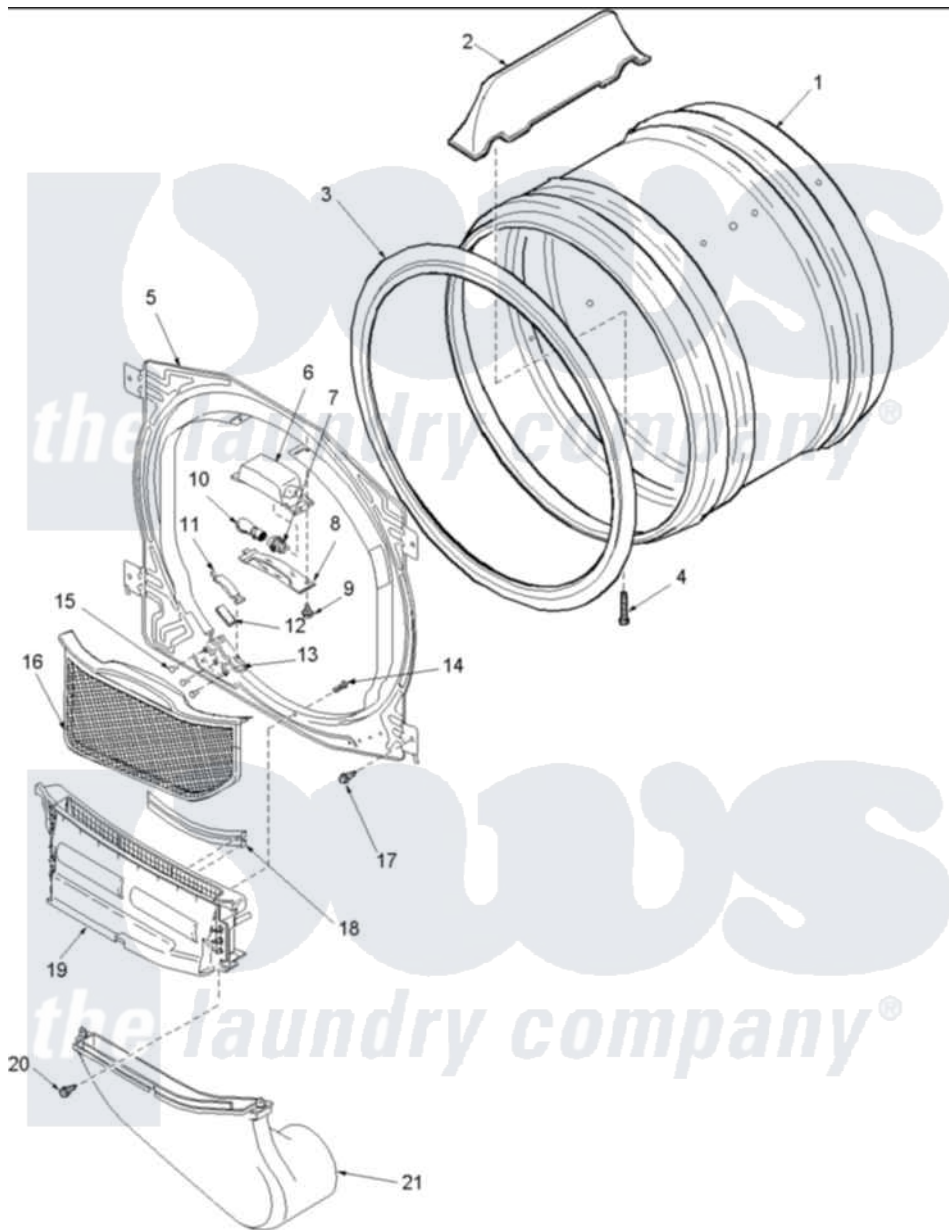

Amana ALE866SBC (BOM: PALE866SBC) 04 - FRONT BULKHEAD, AIR DUCT & CYLINDER

Amana Residential Amana ALE866SBC (BOM: PALE866SBC) Dryer Parts Parts Diagram 04 - FRONT BULKHEAD, AIR DUCT & CYLINDER
 Click on the part number to view part

Item	Original Part Number	Replaced By	Status	Part Description
1	40114902		Not Available	ASSY CYLINDER
2	503703	12002559		Baffle Kit
3	501801	37001132		Seal, Cylinder
4	Y62588			Screw, 10BT-12 X 1 Tap
5	503616W	503616WP		Assembly, Frt Bulkhead
6	503622	Y504452		Light Assembly
7	504458	Y504452		Light Assembly
8	40094301			Lens, Light
9	500227	505295		Screw, No.8ab-16 x 3/4 PH
10	Y60954	67001316		Bulb, Light
11	40116501	37001298		Glide- Dry
12	500121	510189		Pad Felt
13	37001036			Bracket, Cylinder Glide
15	37001031	3370225		Screw
16	Y503627	37001142		Filter, Lint