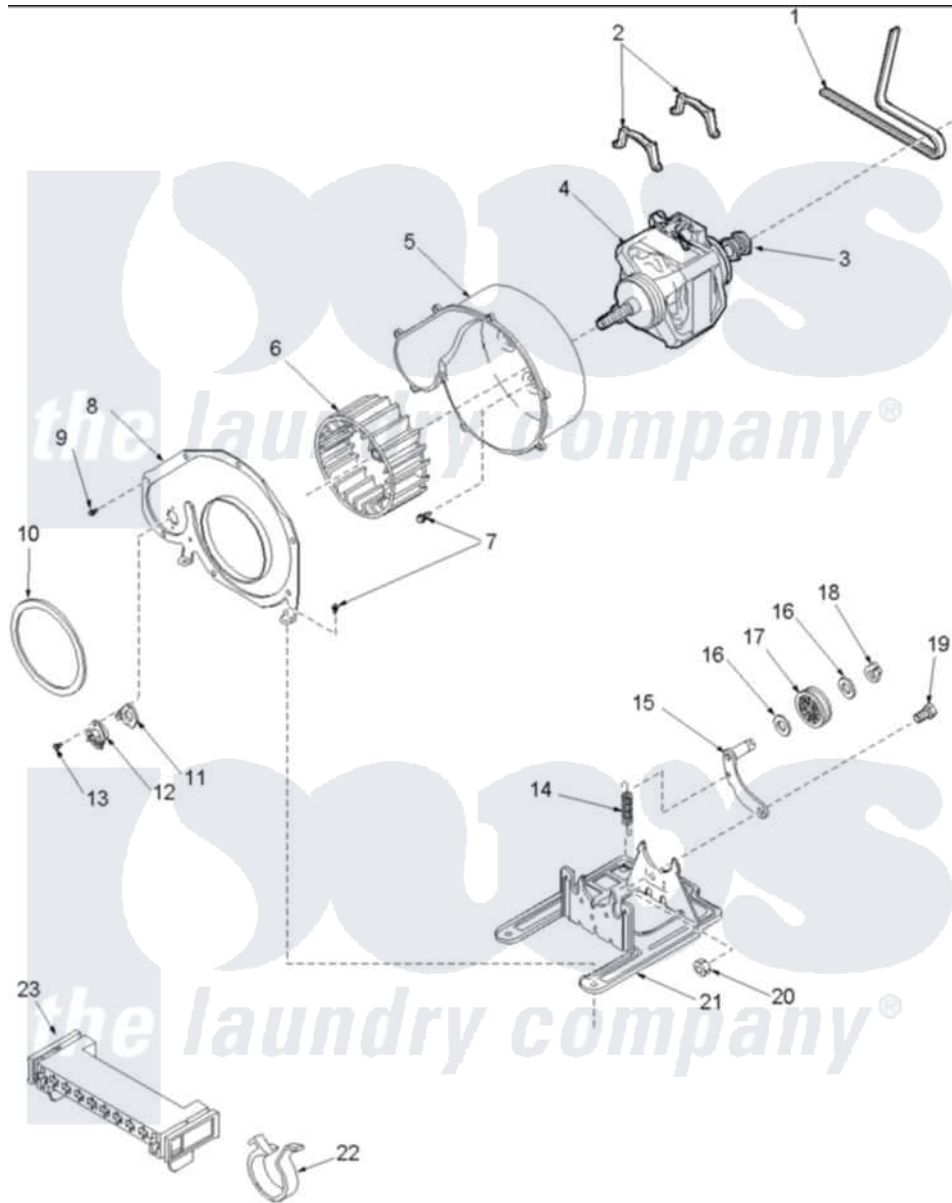

Amana ALE866SBC (BOM: PALE866SBC) 06 - MOTOR AND FAN ASSEMBLY

Amana Residential Amana ALE866SBC (BOM: PALE866SBC) Dryer Parts Parts Diagram 06 - MOTOR AND FAN ASSEMBLY

[Click on the part number to view part](#)

Item	Original Part Number	Replaced By	Status	Part Description
1	40111201			Belt, Cylinder
2	Y58047	660658		Clamp, Motor Mounting 343481 685441
3	40048501	2200376		Motor
4	40099801	2200376		Motor
5	56020			Housing, Blower
6	56000	510139P		Assembly Blower Fan Package
8	500078	511969P		Kit Blower Housing And Cover
10	40090001	37001119		Seal, Blower Housing
11	61623			Thermostat, Heater-BR
12	503979			Thermostat
13	31260			Screw, No.8 X 3/8 Ind H
14	56076			Spring, Idler
15	500269	37001287		Assembly, Idler Lever/Shaft/Pulley

16	52549	Washer, 501 ID X3/4 Odx
17	Y54414	Assembly, Wheel And Bearing
18	23748	Ring, Retaining
19	500824	Screw, 1/4-20 Unc Hex
20	52566	27001225 Nut, Jam Mid Lock 1/4-20
21	503613	Mount, Motor
23	500338	Housing-10 Position