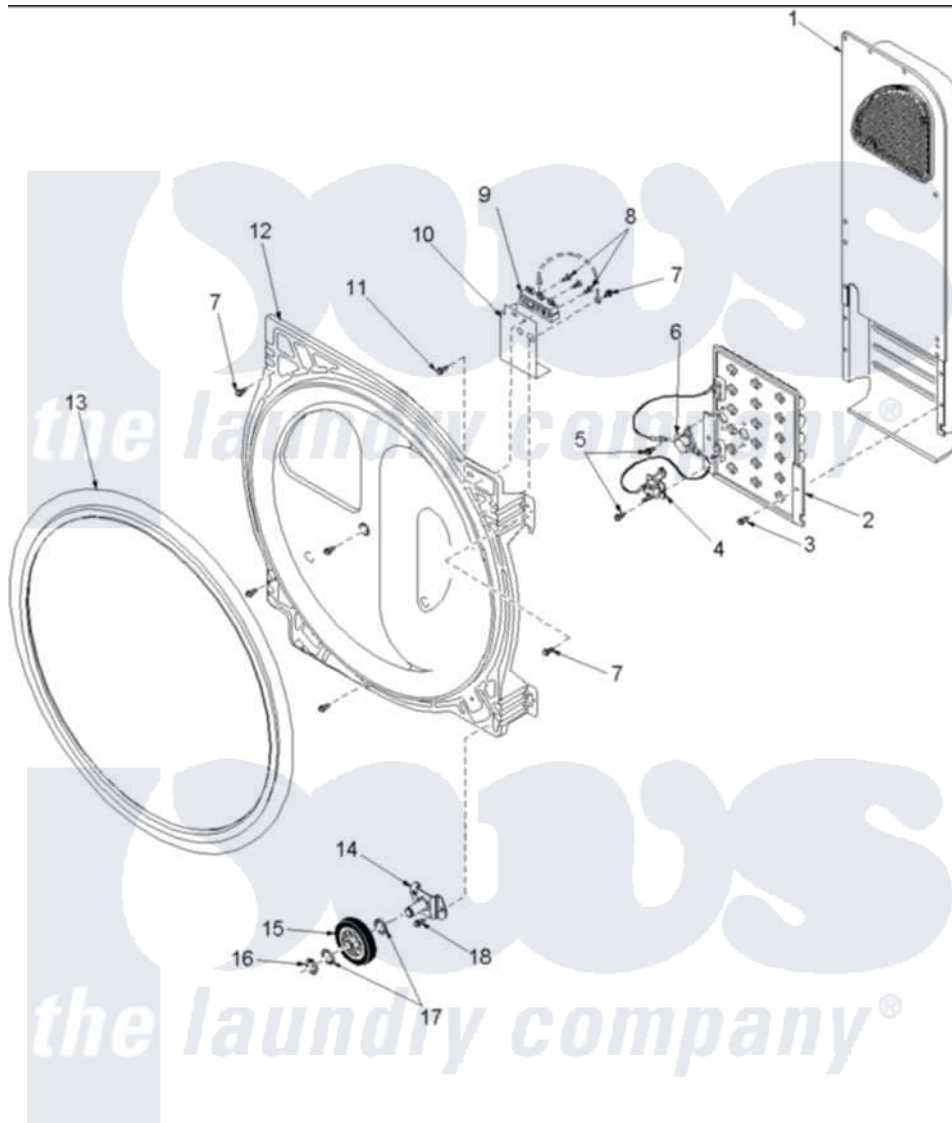

# Amana ALE866SBC (BOM: PALE866SBC) 07 - REAR BULKHEAD, ROLLERS & AIR DUCT

Amana Residential Amana ALE866SBC (BOM: PALE866SBC) Dryer Parts Parts Diagram 07 - REAR BULKHEAD, ROLLERS & AIR DUCT

[Click on the part number to view part](#)

Item	Original Part Number	Replaced By	Status	Part Description
1	<a href="#">503605</a>			Assembly, Heater Duct
2	<a href="#">Y503978</a>			Assembly, Heater Kit
4	<a href="#">40113801</a>			Fuse, Thermal
6	<a href="#">Y504237</a>			Thermostat, Limit
7	<a href="#">20530</a>			Screw, 10-24 x 3/8 Hex
8	Y61199	<a href="#">3400094</a>		Screw, 10-32 X 3/8
9	<a href="#">61923</a>			Block, Terminal
10	40111601	<a href="#">Y504185</a>		Shield, Terminal Block
11	<a href="#">501285</a>			Screw, No.12 X 9/16-Pla
12	504801W	<a href="#">502614WP</a>		Bulkhead, Rear
13	501801	<a href="#">37001132</a>		Seal, Cylinder
14	<a href="#">40113601</a>			Assembly, Roller Brkt
15	500214	<a href="#">37001042</a>		Assembly, Cylinder Roller
16	<a href="#">23748</a>			Ring, Retaining
17	<a href="#">Y504082</a>			Washer, Wave