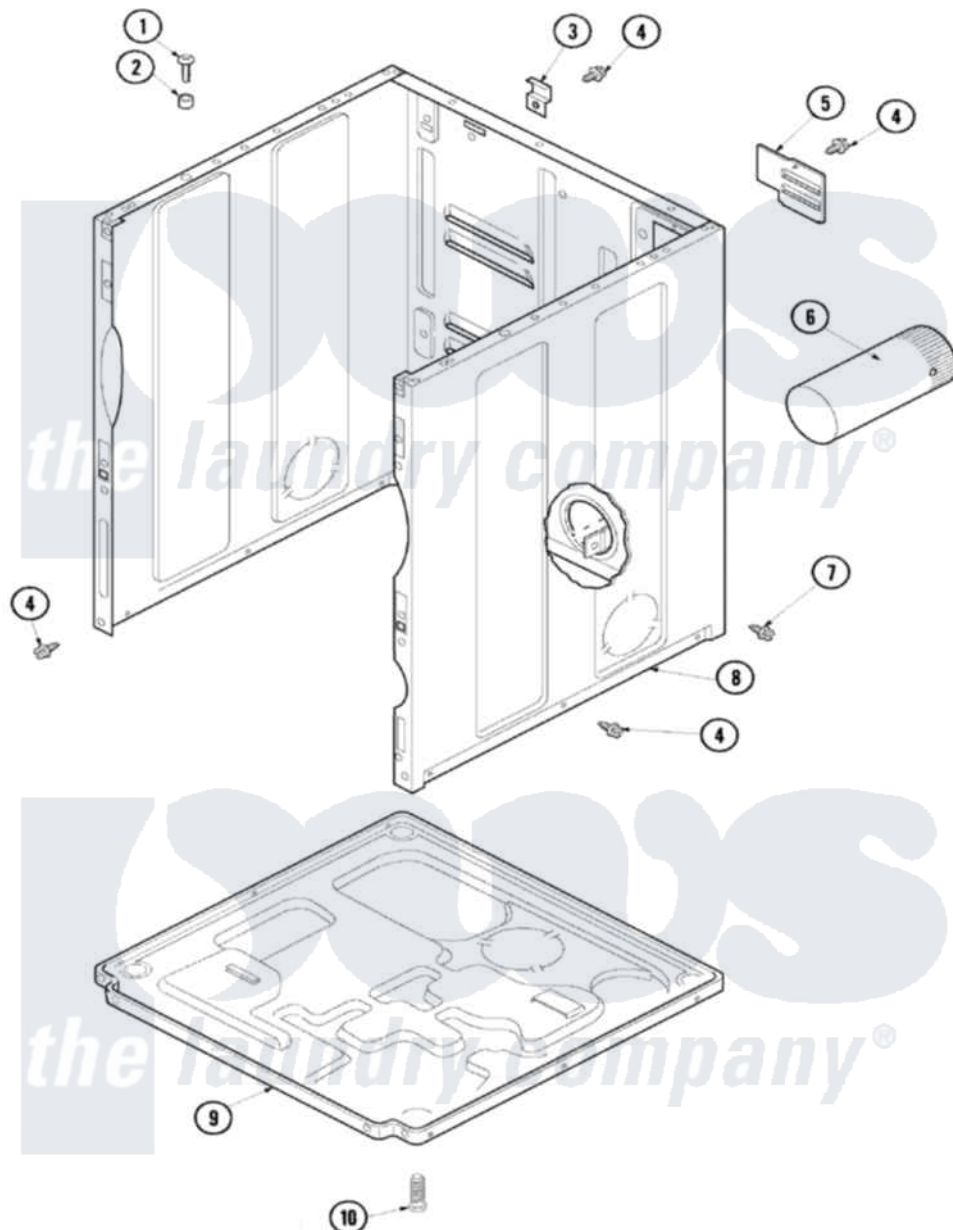

# Amana ALE866SBW 01 - CABINET & BASE

Amana [Residential Amana ALE866SBW Dryer Parts](#) Parts Diagram 01 - CABINET & BASE  
 Click on the part number to view part

| Item | Original Part Number    | Replaced By              | Status | Part Description            |
|------|-------------------------|--------------------------|--------|-----------------------------|
| 1    | 32671                   | <a href="#">Y014874</a>  |        | Screw, Idler Arm And Sleeve |
| 2    | <a href="#">505187</a>  |                          |        | Locator, Panel              |
| 3    | <a href="#">500003</a>  |                          |        | Hinge, Top                  |
| 4    | 503661                  | <a href="#">27001200</a> |        | Screw                       |
| 5    | 500114                  | <a href="#">510903</a>   |        | Plate Access Panel          |
| 6    | <a href="#">505518</a>  |                          |        | Duct, Exhaust               |
| 7    | <a href="#">503688</a>  |                          |        | Screw, 10B-16 X .34 I       |
| 8    | 40076402WP              | <a href="#">37001284</a> |        | Cabinet As Pack             |
| 9    | <a href="#">500070</a>  |                          |        | Base, Dryer                 |
| 10   | <a href="#">Y500101</a> |                          |        | Leg, Leveling               |