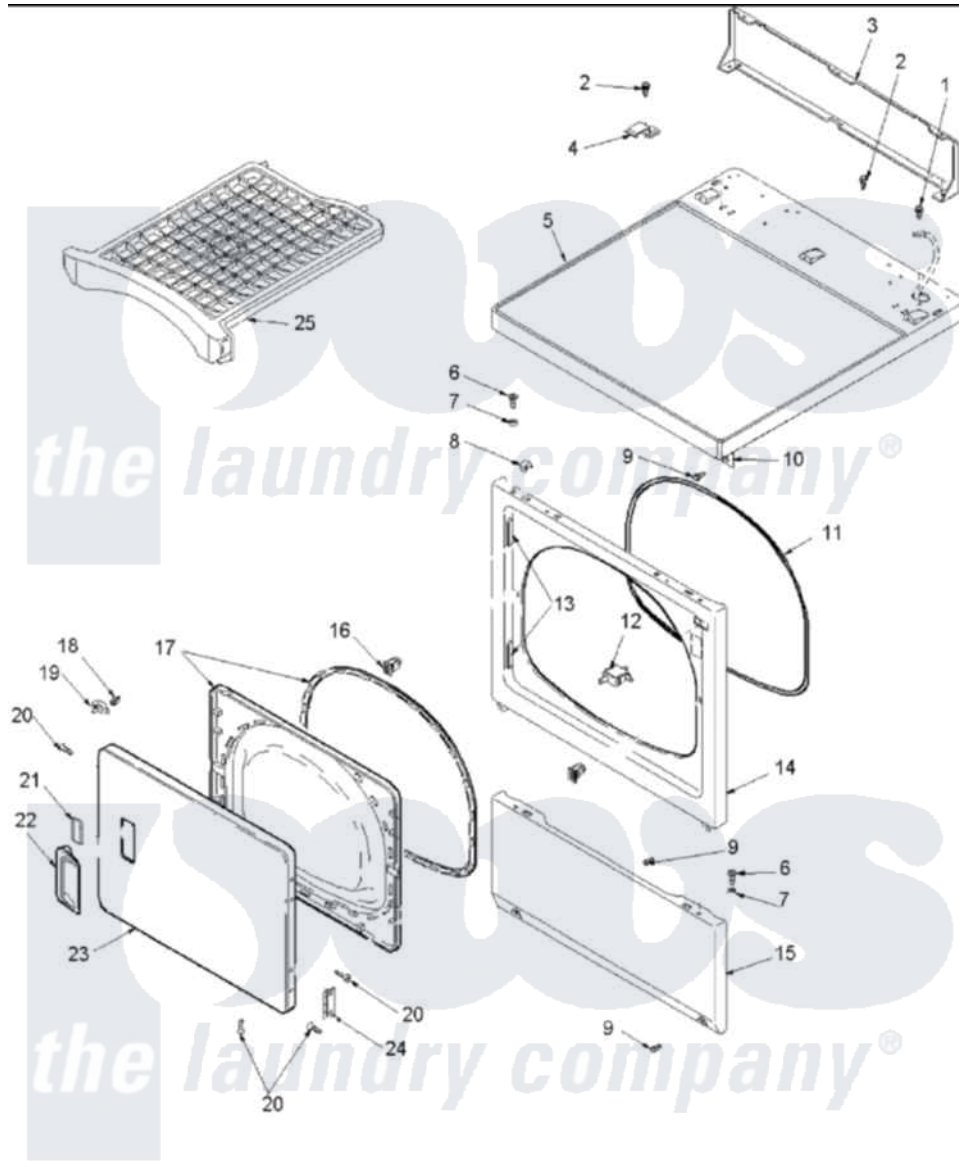

Amana ALE866SBW 03 - DOOR & FRONT, ACCESS & TOP PANELS

Amana [Residential Amana ALE866SBW Dryer Parts](#) Parts Diagram 03 - DOOR & FRONT, ACCESS & TOP PANELS
 Click on the part number to view part

Item	Original Part Number	Replaced By	Status	Part Description
1	503688			Screw, 10B-16 X .34 I
2	501086	90767		Screw, 8A X 3/8 HeX Washer Head Tapping
3	40121401			Panel, Home Hood Back
4	Y503876			Clip, Hold Down
5	40114301WP	37001027		Panel, Top
6	32671	Y014874		Screw, Idler Arm And Sleeve
7	505187			Locator, Panel
8	56080	22001650		Fastener, Spring
9	503661	27001200		Screw
10	500084	40130801		Bracket, Top Mount
11	504005	511056		Seal Front Panel
12	Y504570	W10169313		Switch-Dor
13	503126			Plug, Hinge Hole
14	503656WP			Panel, Front
15	40045301WP			Panel, Access
16	54660	LA-1003		Door Catch Kit

17	37001028		Seal And Liner, Assembly
"	503643W	37001028	Seal And Liner, Assembly
18	500039	510181	Strike Doormetal
19	500223	40116201	Bracket, Door Strike
20	500226		Screw, 8b-16 x 5/8 Tap
21	W10124350	Not Available	NOT REQUIRED PART OR SEE NOTE
"	505328		Wedge, Door Handle
22	33001241		Handle, Door
"	R9800012		Pull, Door
23	503654WP	12002136	Door Handle
"	37001029		Door, Dryer
24	Y503676		Hinge, Door And Top
25	Y504105	Y504105A	Rack-Dry