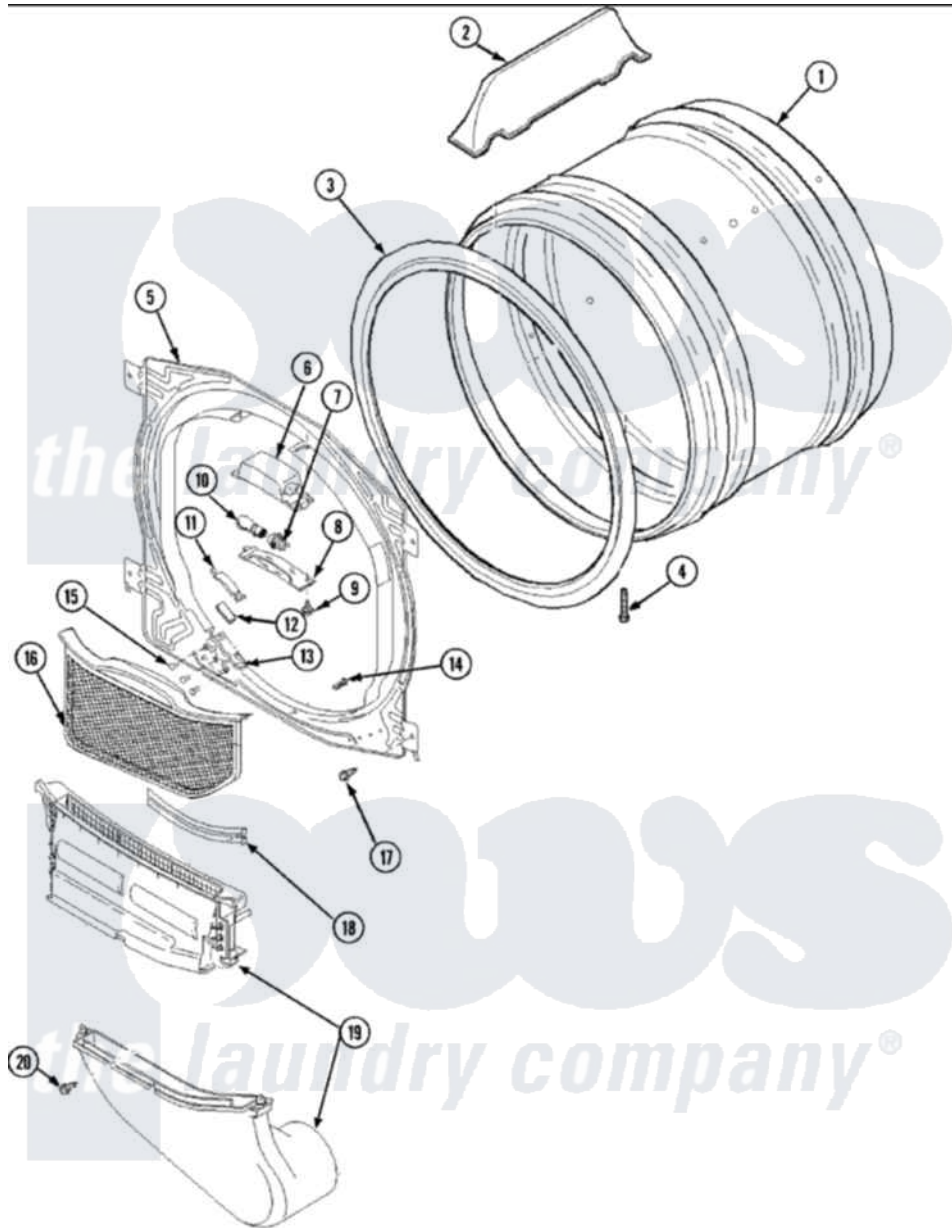

# Amana ALE866SBW 04 - FRONT BULKHEAD, AIR DUCT & DRUM

Amana Residential Amana ALE866SBW Dryer Parts Parts Diagram 04 - FRONT BULKHEAD, AIR DUCT & DRUM  
 Click on the part number to view part

Item	Original Part Number	Replaced By	Status	Part Description
1	504468P		Not Available	CYLINDER ASSEMBLY (STAINLESS)
2	503703	<a href="#">12002559</a>		Baffle Kit
3	501801	<a href="#">37001132</a>		Seal, Cylinder
4	<a href="#">Y62588</a>			Screw, 10BT-12 X 1 Tap
5	<a href="#">503616WP</a>			Assembly, Frt Bulkhead
6	503622	<a href="#">Y504452</a>		Light Assembly
7	<a href="#">Y504452</a>			Light Assembly
8	<a href="#">40094301</a>			Lens, Light
9	500227	<a href="#">505295</a>		Screw, No.8ab-16 x 3/4 PH
10	Y60954	<a href="#">67001316</a>		Bulb, Light
11	40116501	<a href="#">37001298</a>		Glide- Dry
12	500121	<a href="#">510189</a>		Pad Felt
13	<a href="#">37001036</a>			Bracket, Cylinder Glide
14	<a href="#">500226</a>			Screw, 8b-16 x 5/8 Tap
15	37001031	<a href="#">3370225</a>		Screw
16	40124401	<a href="#">37001142</a>		Filter, Lint

17	<a href="#">503688</a>		Screw, 10B-16 X .34 I
18	<a href="#">503625</a>		Sensor, Moisture
19	40124501	<a href="#">37001141</a>	Air Duct Assembly
20	<a href="#">501285</a>		Screw, No.12 X 9/16-Pla