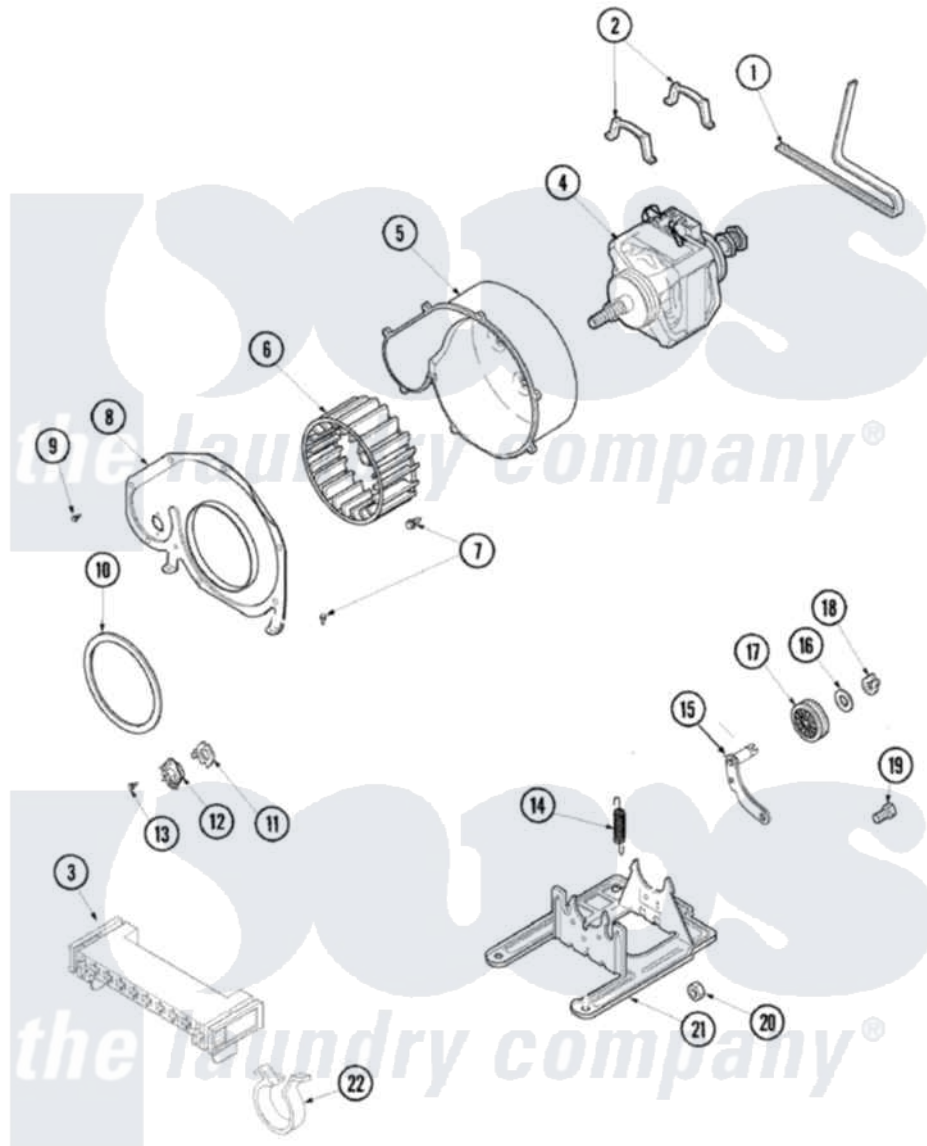

Amana ALE866SBW 05 - MOTOR & FAN

Amana Residential Amana ALE866SBW Dryer Parts Parts Diagram 05 - MOTOR & FAN
 Click on the part number to view part

Item	Original Part Number	Replaced By	Status	Part Description
1	40111201			Belt, Cylinder
2	Y58047	660658		Clamp, Motor Mounting 343481 685441
3	500338			Housing-10 Position
4	40099801	2200376		Motor
"	2200376			Motor
5	56020			Housing, Blower
6	56000	510139P		Assembly Blower Fan Package
7	503661	27001200		Screw
8	500078	511969P		Kit Blower Housing And Cover
9	31260			Screw, No.8 X 3/8 Ind H
10	40090001	37001119		Seal, Blower Housing
11	61623			Thermostat, Heater-BR
12	503979			Thermostat
13	M0211217	489464		Screw
14	56076			Spring, Idler

15	40113501	37001144	Assembly- Idler
16	52549		Washer, 501 ID X3/4 Odx
17	Y54414		Assembly, Wheel And Bearing
18	23748		Ring, Retaining
19	500824		Screw, 1/4-20 Unc Hex
20	52566	27001225	Nut, Jam Mid Lock 1/4-20
21	503613		Mount, Motor
22	504034		Clip, Wire