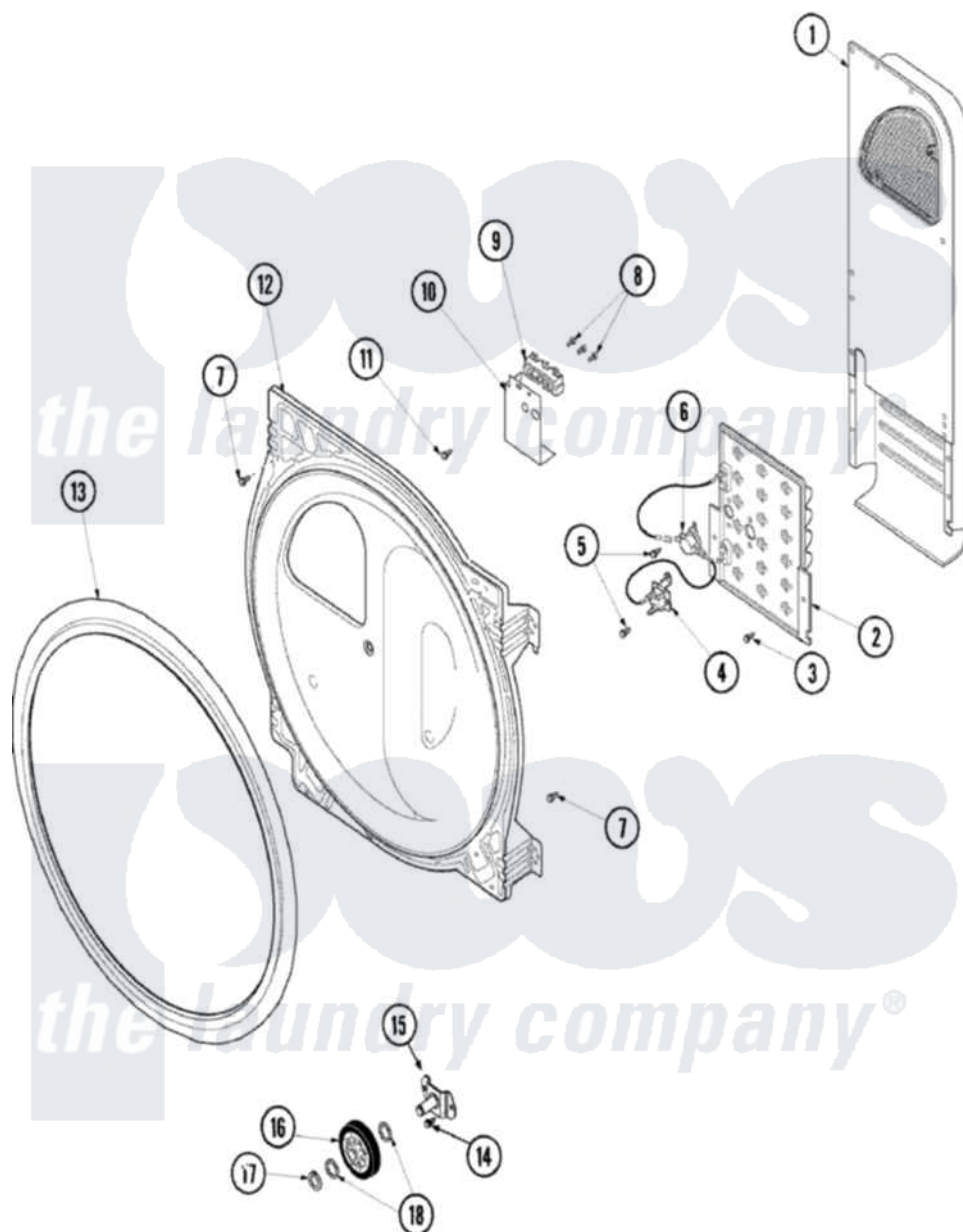

Amana ALE866SBW 06 - REAR BULKHEAD, AIR DUCT, HEATER & ROLLER

Amana Residential Amana ALE866SBW Dryer Parts Parts Diagram 06 - REAR BULKHEAD, AIR DUCT, HEATER & ROLLER

[Click on the part number to view part](#)

Item	Original Part Number	Replaced By	Status	Part Description
1	503605			Assembly, Heater Duct
2	Y503978			Assembly, Heater Kit
3	503688			Screw, 10B-16 X .34 I
4	40113801			Fuse, Thermal
5	23222	3177991		Screw
6	Y504237			Thermostat, Limit
7	20530			Screw, 10-24 x 3/8 Hex
8	Y61199	3400094		Screw, 10-32 X 3/8
9	61923			Block, Terminal
10	Y504185			Shield, Terminal Block
11	501285			Screw, No.12 X 9/16-Pla
12	502614WP			Bulkhead, Rear
13	501801	37001132		Seal, Cylinder
14	503688			Screw, 10B-16 X .34 I
15	40113601			Assembly, Roller Brkt

16 500214

[37001042](#)

Assembly, Cylinder Roller

17 [23748](#)

Ring, Retaining

18 [52549](#)

Washer, 501 ID X3/4 Odx