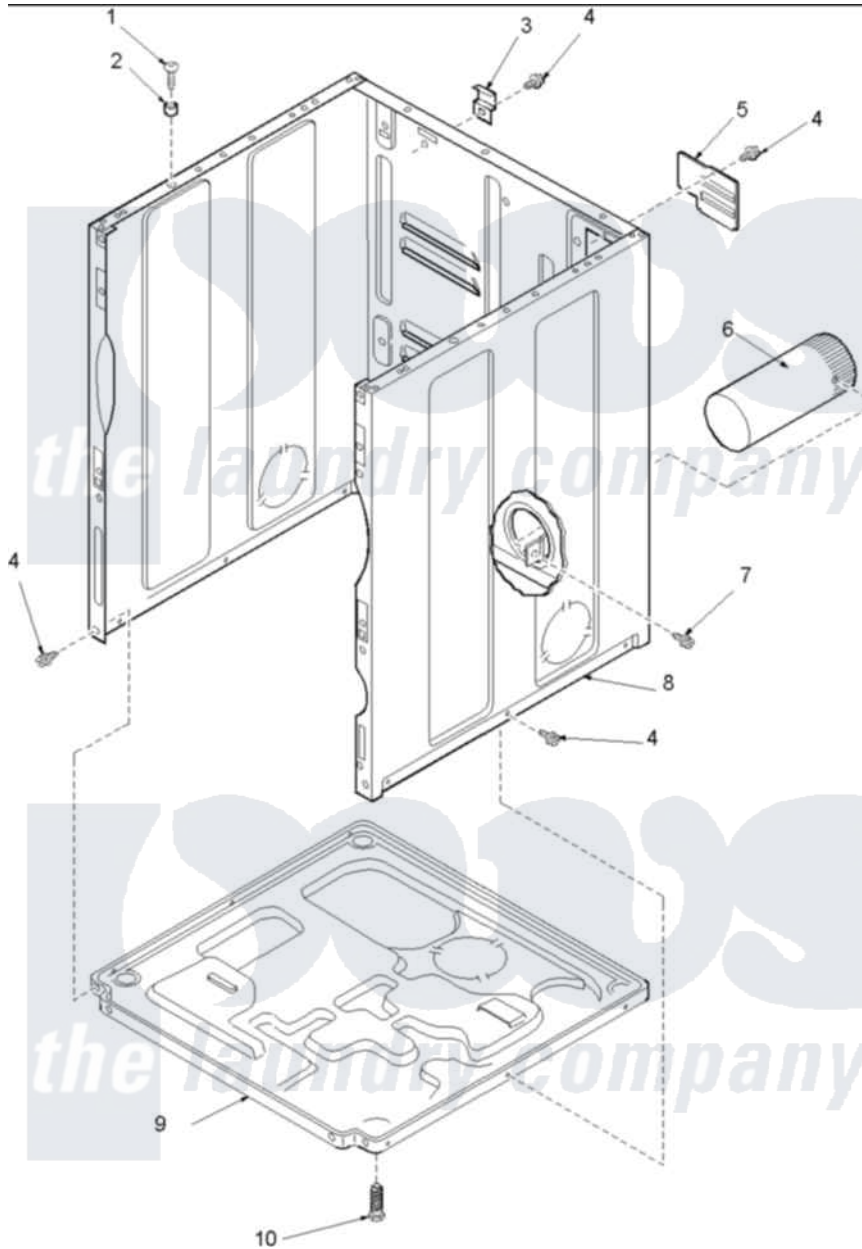

Amana ALE866SBW (BOM: PALE866SBW) 01 - CABINET AND BASE

Amana Residential Amana ALE866SBW (BOM: PALE866SBW) Dryer Parts Parts Diagram 01 - CABINET AND BASE
 Click on the part number to view part

Item	Original Part Number	Replaced By	Status	Part Description
1	32671	Y014874		Screw, Idler Arm And Sleeve
2	505187			Locator, Panel
3	500003			Hinge, Top
5	503293			Plate, Access Cover
6	505518			Duct, Exhaust
8	40076402W	37001284		Cabinet As Pack
9	500070			Base, Dryer
10	Y500101			Leg, Leveling
NI	40087402			Assembly, Wiring Harness