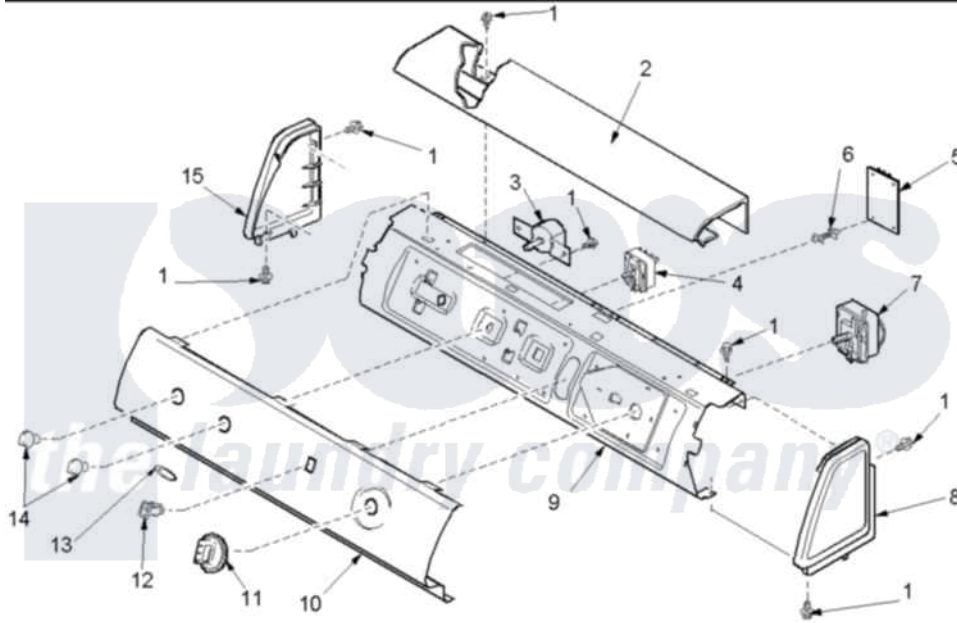

# Amana ALE866SBW (BOM: PALE866SBW) 02 - CONTROL PANEL

Amana Residential Amana ALE866SBW (BOM: PALE866SBW) Dryer Parts Parts Diagram 02 - CONTROL PANEL  
 Click on the part number to view part

Item	Original Part Number	Replaced By	Status	Part Description
2	<a href="#">503674W</a>			Cover, Top
3	<a href="#">62173</a>			Switch, Temperature Select
4	<a href="#">504166</a>			Switch, Signal
5	<a href="#">40084301</a>			Assembly, Moist Sensor Board
6	<a href="#">501523</a>			Support, Circuit Board
7	40112801	<a href="#">R0000411</a>		Timer
8	40012701W		Not Available	ENDCAP (RT-WHT)
9	<a href="#">40039611</a>			Panel, Support
10	<a href="#">40071101W</a>			Panel, Graphic
11	40013601W	<a href="#">37001064</a>		Knob- Time
12	<a href="#">38424W</a>			Switch, Rocker
13	<a href="#">40083301</a>			Medallion
14	40013401W	<a href="#">27001137</a>		Knob Sele
15	<a href="#">40012702W</a>			Endcap
NI	40092601	<a href="#">37001006</a>		Harness, Wire Moisture Sensor